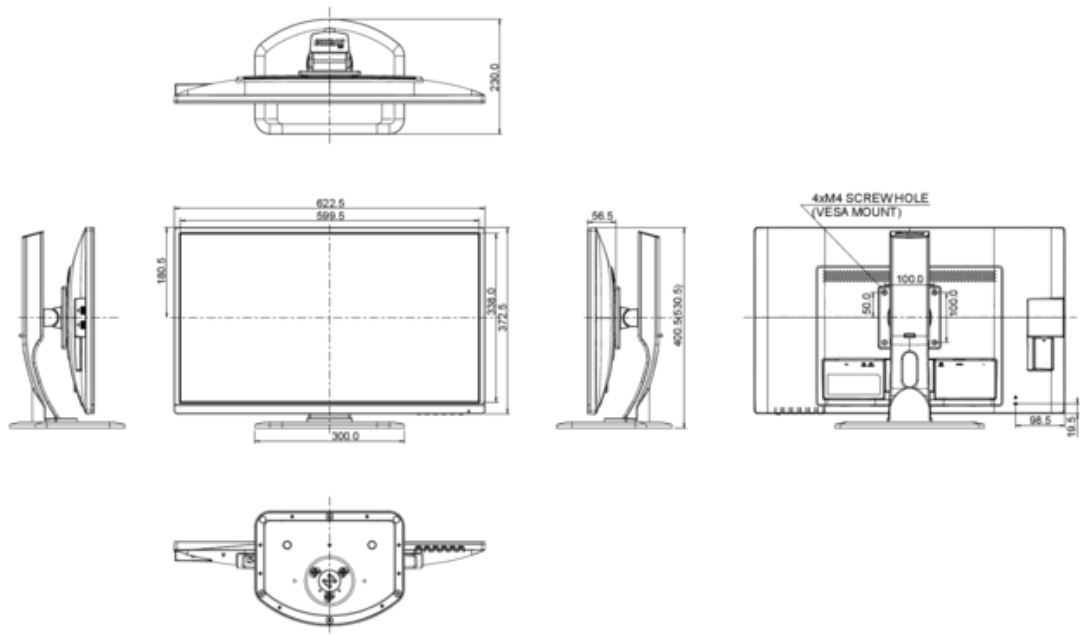

HEIGHT ADJUSTMENT	130mm
ROTATION (PIVOT FUNCTION)	90°
SWIVEL STAND	90°; 45° left; 45° right
TILT ANGLE	22° up; 5° down
VESA MOUNTING	100 x 100 mm
COLOUR	Black

4. ACCESSORIES

INCLUDED ACCESSORIES	power cable, DVI-D cable, DisplayPort cable, Audio cable, USB cable, stand, quick start guide, safety guide
----------------------	---

5. POWER MANAGEMENT

POWER SUPPLY	AC 100 - 240 V, 50 / 60 Hz
POWER SUPPLY UNIT	internal
POWER USAGE	44 W typical; max. 0.5 W in Power management mode
POWER MANAGEMENT	VESA DPMS

6.

7. DIMENSIONS & WEIGHT

DIMENSIONS W X H X D	622.5 x 400.5 (530.5) x 230 mm
WEIGHT	6.1 kg