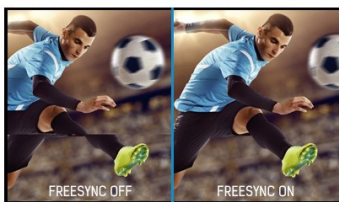

High-end 27" WQHD monitor supporting FreeSync™ technology and 1ms response time

The ProLite B2783QSU is an excellent 27" WQHD LED-backlit monitor bringing the world of Business and Gaming together. The monitor offers accurate and consistent colour reproduction with wide viewing angles and a sharp high resolution 2560x1440 panel. Its ergonomic stand offers 13cm height adjustment with pivot and swivel, making this screen suitable for a wide range of applications and environments where workplace flexibility and ergonomics are key factors. This monitor supports FreeSync™ technology, offering gamers the chance to experience fluid and fracture free gaming. Triple input (DVI/HDMI/DisplayPort) and a USB HUB ensure compatibility with your desktop PC or Notebook.