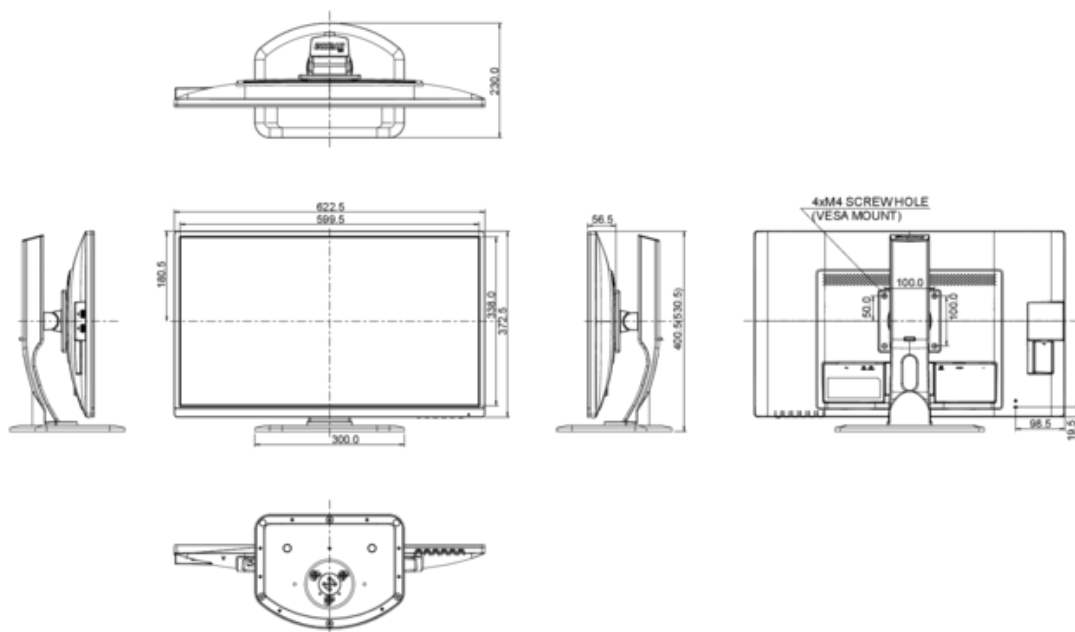

HEIGHT ADJUSTMENT	130mm
ROTATION (PIVOT FUNCTION)	90°
SWIVEL STAND	90°; 45° left; 45° right
TILT ANGLE	22° up; 5° down
VESA MOUNTING	100 x 100 mm
COLOUR	Black

## 4. ACCESSORIES

INCLUDED ACCESSORIES	power cable, DVI-D cable, DisplayPort cable, Audio cable, USB cable, stand, quick start guide, safety guide
----------------------	---

## 6. DIMENSIONS & WEIGHT

DIMENSIONS W X H X D	622.5 x 400.5 (530.5) x 230 mm
WEIGHT	6.1 kg

All trademarks and registered trademarks acknowledged. E & O E. Specification subject to change without notice. All LCD's comply with ISO-9241-307:2008 in connection with pixel defects.