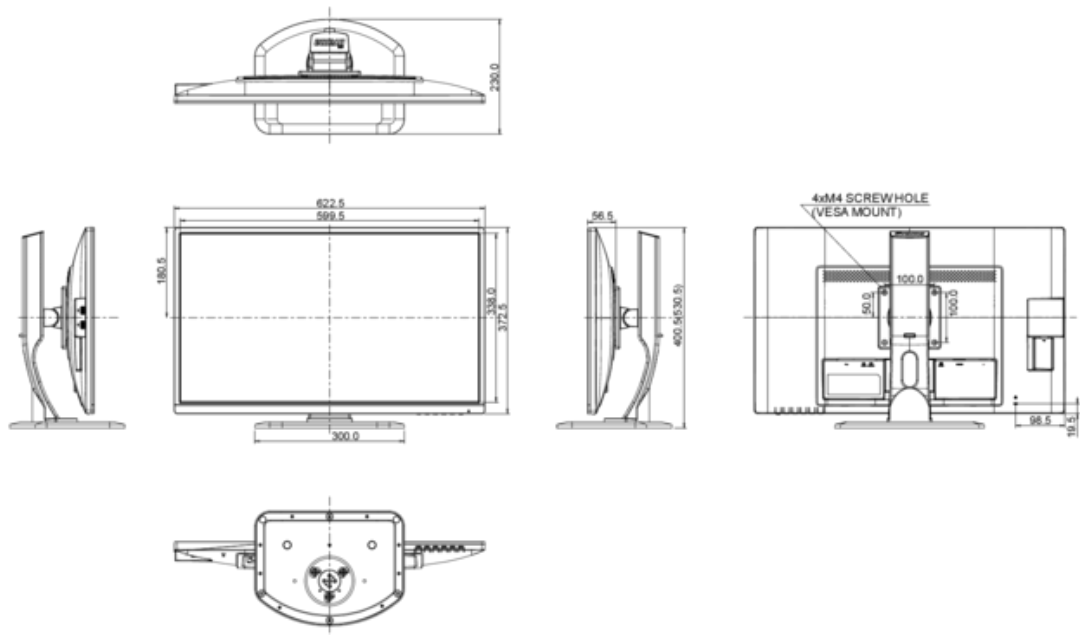

## 7. DIMENSIONS & WEIGHT

---

DIMENSIONS W X H X D	622.5 x 400.5 (530.5) x 230 mm
WEIGHT	6.1 kg

---

All trademarks and registered trademarks acknowledged. E & O E. Specification subject to change without notice. All LCD's comply with ISO-9241-307:2008 in connection with pixel defects.