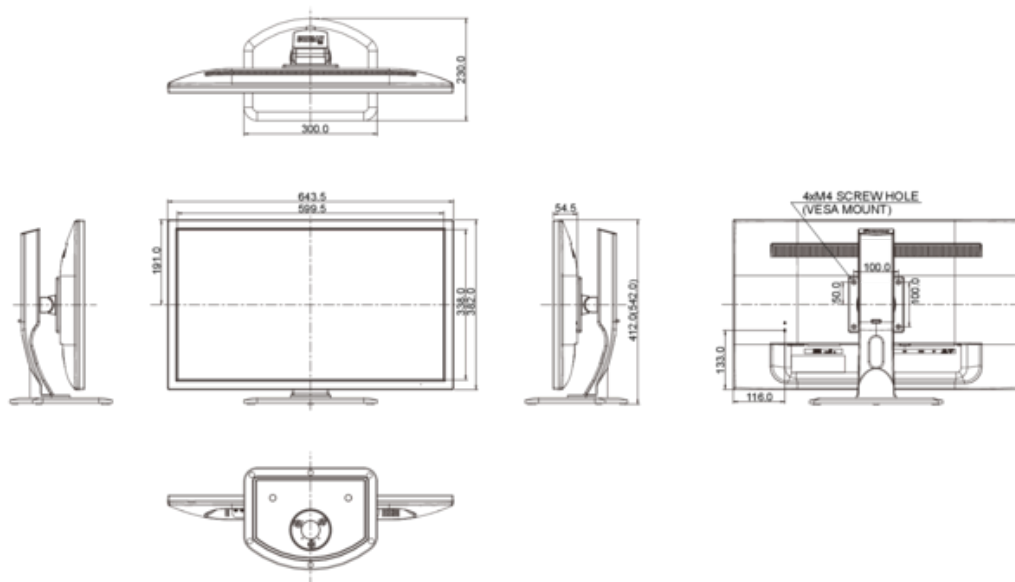

TILT ANGLE	17° up; -° down
VESA MOUNTING	100 x 100 mm
COLOUR	Black

4. ACCESSORIES

INCLUDED ACCESSORIES	power cable, DVI-D cable (dual-link), DisplayPort cable, audio cable, stand, quick start guide, safety guide
----------------------	--

5. POWER MANAGEMENT

POWER SUPPLY	AC 100 - 240 V, 50 / 60 Hz
POWER SUPPLY UNIT	internal
POWER USAGE	35 W typical; max. 0.5 W in Power management mode
POWER MANAGEMENT	VESA DPMS

6. DIMENSIONS & WEIGHT

DIMENSIONS W X H X D	643.5 x 412 (542) x 230 mm
WEIGHT	6.9 kg