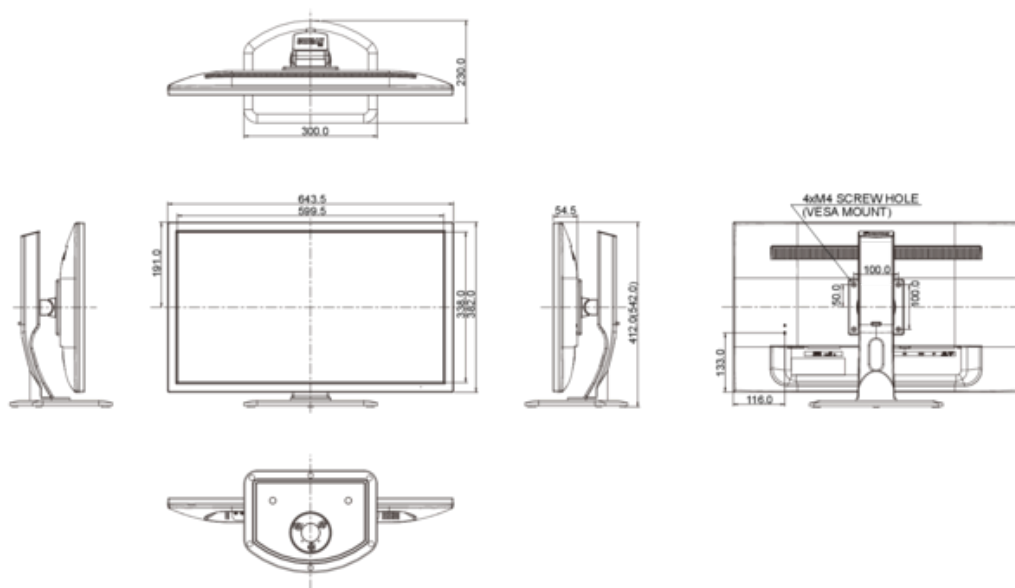

TILT ANGLE	17° up; -° down
VESA MOUNTING	100 x 100 mm
COLOUR	Black

4. ACCESSORIES

INCLUDED ACCESSORIES	power cable, DVI-D cable (dual-link), DisplayPort cable, audio cable, stand, quick start guide, safety guide
----------------------	--

5. POWER MANAGEMENT

POWER SUPPLY	AC 100 - 240 V, 50 / 60 Hz
POWER SUPPLY UNIT	internal
POWER USAGE	35 W typical; max. 0.5 W in Power management mode
POWER MANAGEMENT	VESA DPMS

6.

7. DIMENSIONS & WEIGHT

DIMENSIONS W X H X D	643.5 x 412 (542) x 230 mm
WEIGHT	6.9 kg