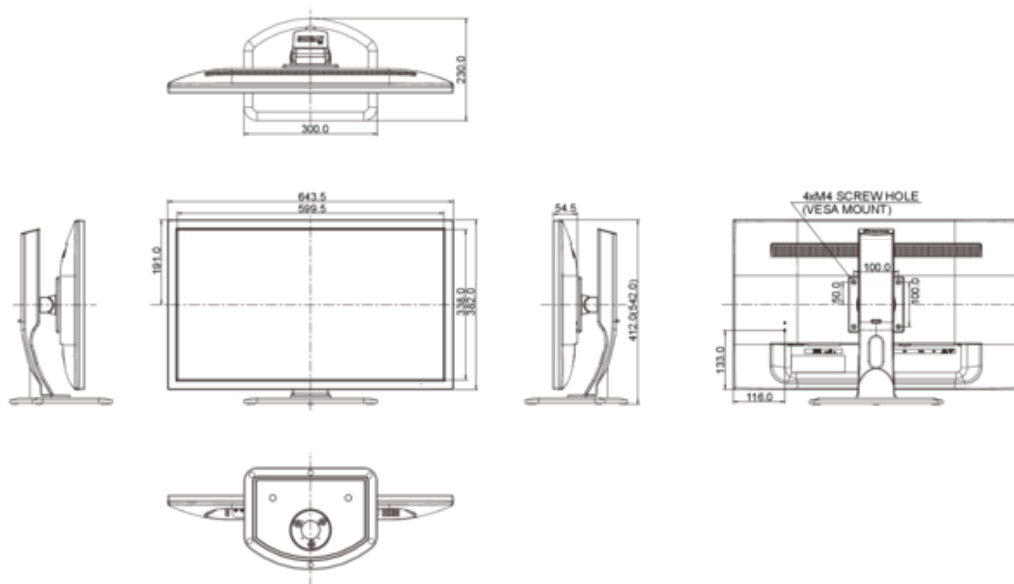

6. DIMENSIONS & WEIGHT

DIMENSIONS W X H X D

643.5 x 412 (542) x 230 mm

WEIGHT

6.9 kg

All trademarks and registered trademarks acknowledged. E & O E. Specification subject to change without notice. All LCD's comply with ISO-9241-307:2008 in connection with pixel defects.