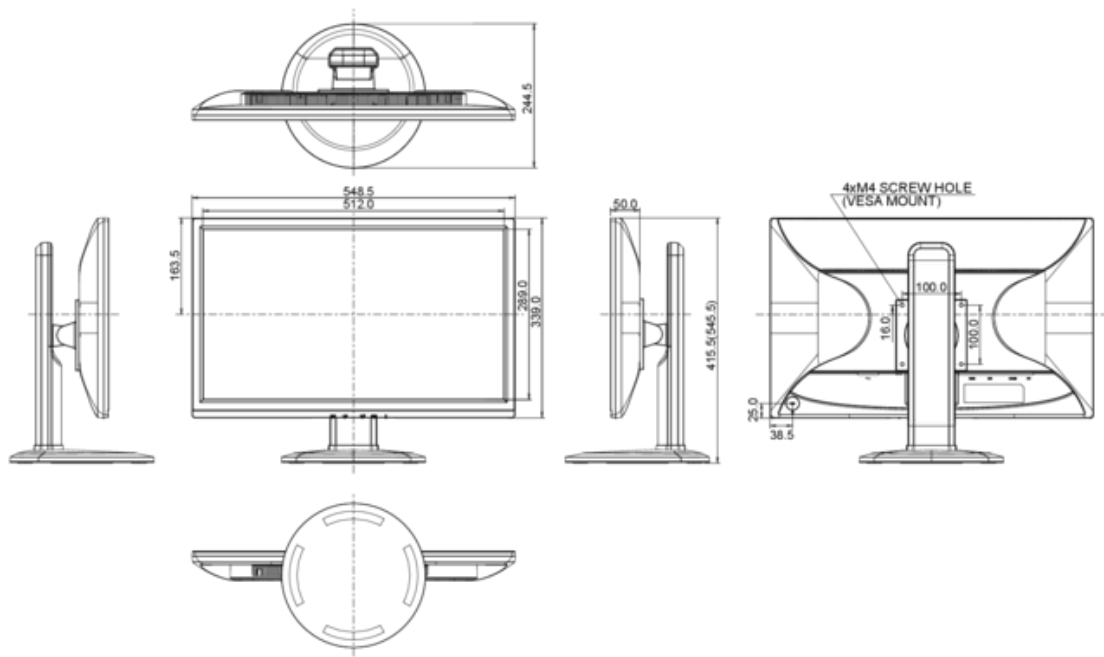

1. DISPLAY CHARACTERISTICS

DIAGONAL	23"; 58.4cm
ASPECT RATIO	16 : 9
PANEL	IPS LED, matte finish
NATIVE RESOLUTION	Full HD 1080p, 1920 x 1080 (2.1 megapixel)
BRIGHTNESS	250 cd/m ² typical
CONTRAST	1000 : 1 typical
CONTRAST	5 000 000 : 1 ACR
RESPONSE TIME	5 ms
VIEWING ZONE	horizontal/vertical: 178° / 178°; right/left: 89° / 89°; up/down: 89° / 89°
DISPLAY COLOUR	16.7 million
BLUE LIGHT REDUCER	yes
DISPLAY AREA H X W	286.41 x 509.18 mm; 11.3" x 20"
PIXEL PITCH H X V	0.2652 x 0.2652 mm
HORIZONTAL SYNC	24 - 80 KHz
VERTICAL SYNC	56 - 75 Hz
SYNCHRONIZATION	Separate sync

8. DIMENSIONS & WEIGHT

DIMENSIONS W X H X D	548.5 x 415.5 (545.5) x 244.5 mm
WEIGHT	5.8 kg

All trademarks and registered trademarks acknowledged. E & O E. Specification subject to change without notice. All LCD's comply with ISO-9241-307:2008 in connection with pixel defects.