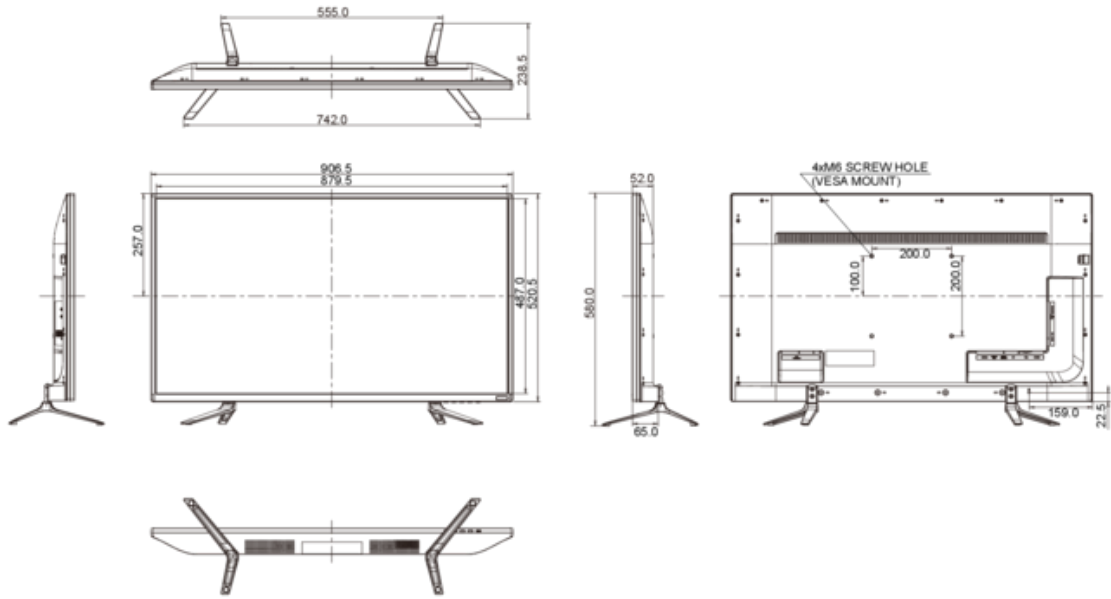

7. DIMENSIONS & WEIGHT

DIMENSIONS W X H X D	906.5 x 577 x 238.5 mm
WEIGHT	12.2 kg

All trademarks and registered trademarks acknowledged. E & O E. Specification subject to change without notice. All LCD's comply with ISO-9241-307:2008 in connection with pixel defects.