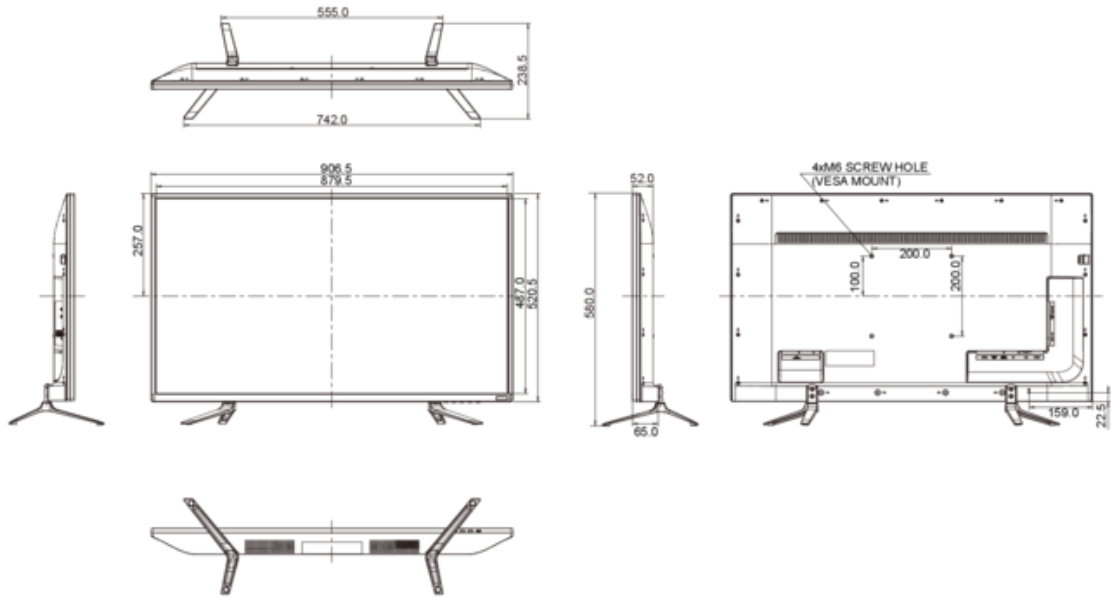

8. DIMENSIONS & WEIGHT

DIMENSIONS W X H X D	906.5 x 577 x 238.5 mm
WEIGHT	12.2 kg

All trademarks and registered trademarks acknowledged. E & O E. Specification subject to change without notice. All LCD's comply with ISO-9241-307:2008 in connection with pixel defects.