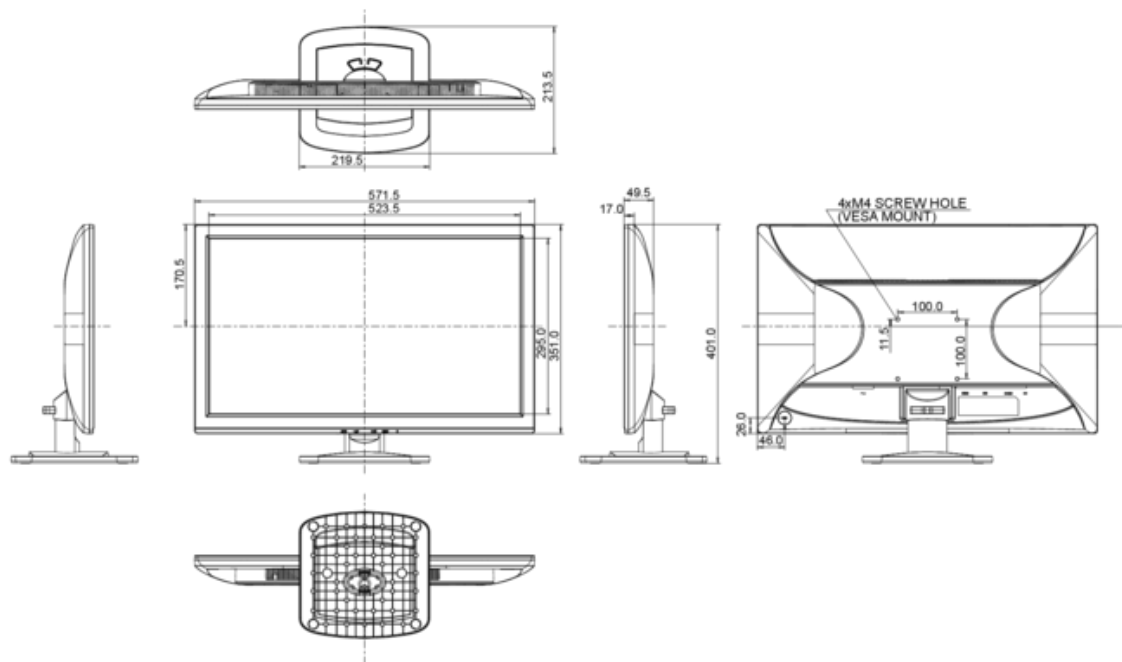

1. DISPLAY CHARACTERISTICS

DIAGONAL	23.6"; 60 cm
ASPECT RATIO	16 : 9

PANEL	TN LED, matte finish
NATIVE RESOLUTION	Full HD 1080p, 1920 x 1080 (2.1 megapixel)
BRIGHTNESS	250 cd/m ² typical
CONTRAST	1000 : 1 typical
CONTRAST	12 000 000 : 1 ACR
RESPONSE TIME	1ms
VIEWING ZONE	horizontal/vertical: 170° / 160°; right/left: 85° / 85°; up/down: 80° / 80°
DISPLAY COLOUR	16.7 million
BLUE LIGHT REDUCER	yes
DISPLAY AREA H X W	293.22 x 521.28 mm; 11.5" x 20.5"
PIXEL PITCH H X V	0.2715 x 0.2715 mm
HORIZONTAL SYNC	24 - 80kHz
VERTICAL SYNC	56 - 75Hz
SYNCHRONIZATION	Separate sync

8. DIMENSIONS & WEIGHT

DIMENSIONS W X H X D	571.5 x 401 x 213.5 mm
WEIGHT	4.3 kg

All trademarks and registered trademarks acknowledged. E & O E. Specification subject to change without notice. All LCD's comply with ISO-9241-307:2008 in connection with pixel defects.