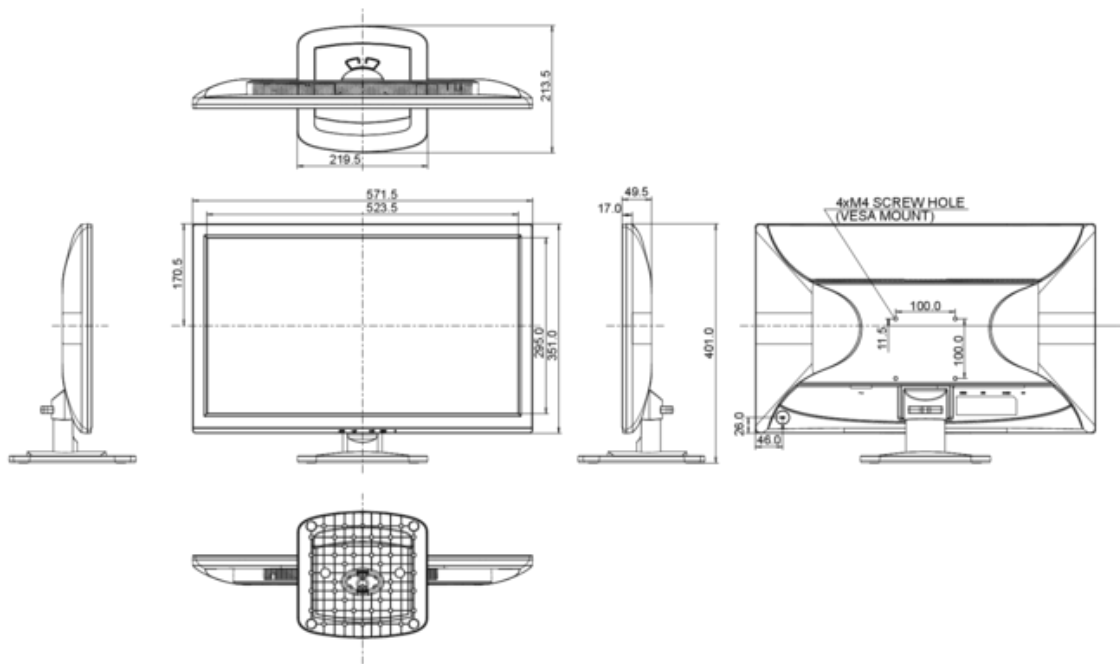

1. DISPLAY CHARACTERISTICS

DIAGONAL	23.6"; 60 cm
ASPECT RATIO	16 : 9

PANEL	TN LED, matte finish
NATIVE RESOLUTION	Full HD 1080p, 1920 x 1080 (2.1 megapixel)
BRIGHTNESS	250 cd/m ² typical
CONTRAST	1000 : 1 typical
CONTRAST	12 000 000 : 1 ACR
RESPONSE TIME	1ms
VIEWING ZONE	horizontal/vertical: 170° / 160°; right/left: 85° / 85°; up/down: 80° / 80°
DISPLAY COLOUR	16.7 million
BLUE LIGHT REDUCER	yes
DISPLAY AREA H X W	293.22 x 521.28 mm; 11.5" x 20.5"
PIXEL PITCH H X V	0.2715 x 0.2715 mm
HORIZONTAL SYNC	24 - 80kHz
VERTICAL SYNC	56 - 75Hz
SYNCHRONIZATION	Separate sync

7. DIMENSIONS & WEIGHT

DIMENSIONS W X H X D	571.5 x 401 x 213.5 mm
WEIGHT	4.3 kg

All trademarks and registered trademarks acknowledged. E & O E. Specification subject to change without notice. All LCD's comply with ISO-9241-307:2008 in connection with pixel defects.