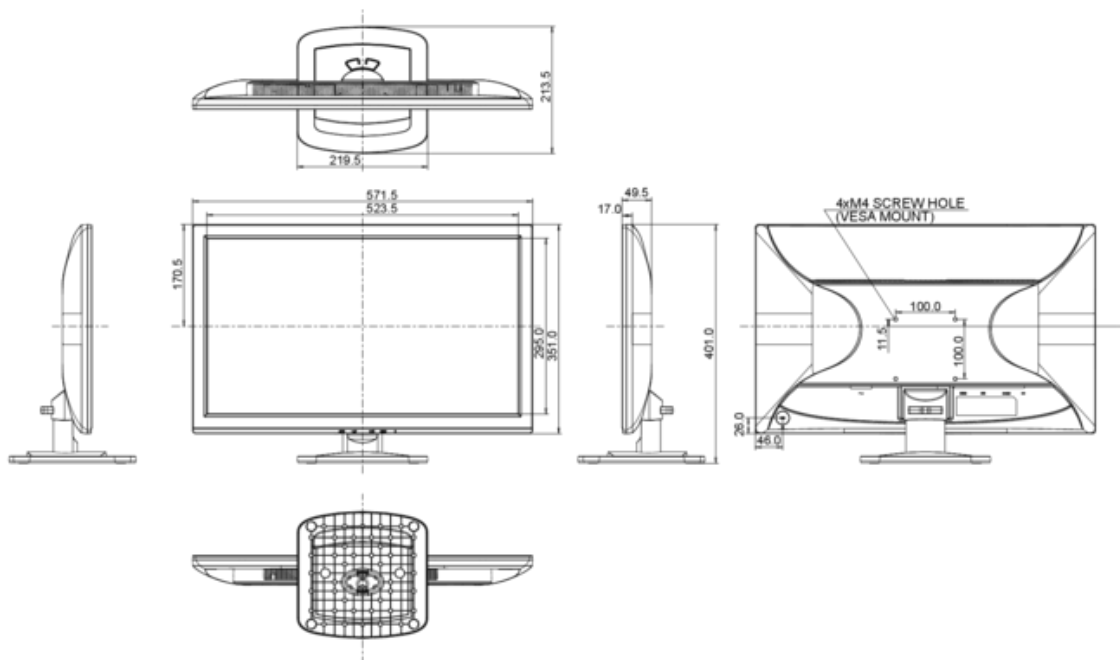

1. DISPLAY CHARACTERISTICS

DIAGONAL	23.6"; 60 cm
ASPECT RATIO	16 : 9

PANEL	TN LED, matte finish
NATIVE RESOLUTION	Full HD 1080p, 1920 x 1080 (2.1 megapixel)
BRIGHTNESS	250 cd/m ² typical
CONTRAST	1000 : 1 typical
CONTRAST	12 000 000 : 1 ACR
RESPONSE TIME	1 ms
VIEWING ZONE	horizontal/vertical: 170° / 160°; right/left: 85° / 85°; up/down: 80° / 80°
DISPLAY COLOUR	16.7 million
BLUE LIGHT REDUCER	yes
DISPLAY AREA H X W	293.22 x 521.28 mm; 11.5" x 20.5"
PIXEL PITCH H X V	0.2715 x 0.2715 mm
HORIZONTAL SYNC	24 - 80 KHz
VERTICAL SYNC	56 - 75 Hz
SYNCHRONIZATION	Separate sync

4. ACCESSORIES

INCLUDED ACCESSORIES	power cable, DVI-D cable, audio cable, stand, stand-base, cable holder, quick start guide, safety guide
----------------------	---

5. POWER MANAGEMENT

POWER SUPPLY	AC100~240V 50/60Hz
POWER SUPPLY UNIT	internal
POWER USAGE	22 W typical; max. 0.5 W in Power management mode
POWER MANAGEMENT	VESA DPMS

8. DIMENSIONS & WEIGHT

DIMENSIONS W X H X D	571.5 x 401 x 213.5 mm
WEIGHT	4.3 kg

All trademarks and registered trademarks acknowledged. E & O E. Specification subject to change without notice. All LCD's comply with ISO-9241-307:2008 in connection with pixel defects.