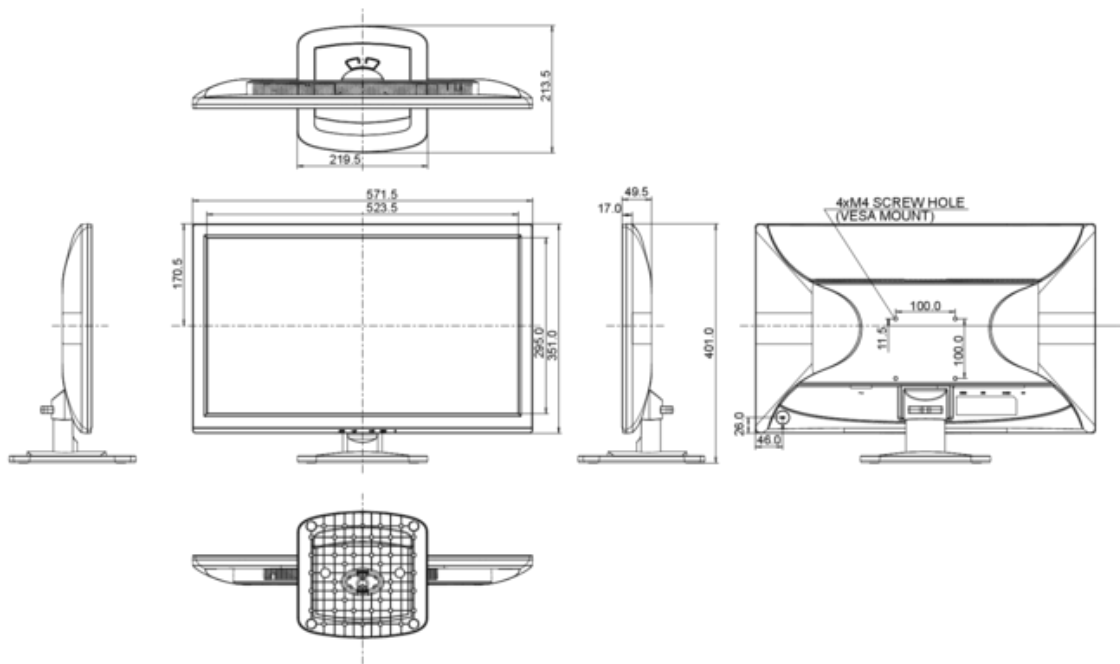

1. DISPLAY CHARACTERISTICS

DIAGONAL	23.6"; 60 cm
ASPECT RATIO	16 : 9

PANEL	TN LED, matte finish
NATIVE RESOLUTION	Full HD 1080p, 1920 x 1080 (2.1 megapixel)
BRIGHTNESS	250 cd/m ² typical
CONTRAST	1000 : 1 typical
CONTRAST	12 000 000 : 1 ACR
RESPONSE TIME	1ms
VIEWING ZONE	horizontal/vertical: 170° / 160°; right/left: 85° / 85°; up/down: 80° / 80°
DISPLAY COLOUR	16.7 million
BLUE LIGHT REDUCER	yes
DISPLAY AREA H X W	293.22 x 521.28 mm; 11.5" x 20.5"
PIXEL PITCH H X V	0.2715 x 0.2715 mm
HORIZONTAL SYNC	24 - 80kHz
VERTICAL SYNC	56 - 75Hz
SYNCHRONIZATION	Separate sync

4. ACCESSORIES

INCLUDED ACCESSORIES	power cable, DVI-D cable, audio cable, stand, stand-base, cable holder, quick start guide, safety guide
----------------------	---

5. POWER MANAGEMENT

POWER SUPPLY	AC100~240V 50/60Hz
POWER SUPPLY UNIT	internal
POWER USAGE	22 W typical; max. 0.5 W in Power management mode
POWER MANAGEMENT	VESA DPMS

7. DIMENSIONS & WEIGHT

DIMENSIONS W X H X D	571.5 x 401 x 213.5 mm
WEIGHT	4.3 kg

All trademarks and registered trademarks acknowledged. E & O E. Specification subject to change without notice. All LCD's comply with ISO-9241-307:2008 in connection with pixel defects.