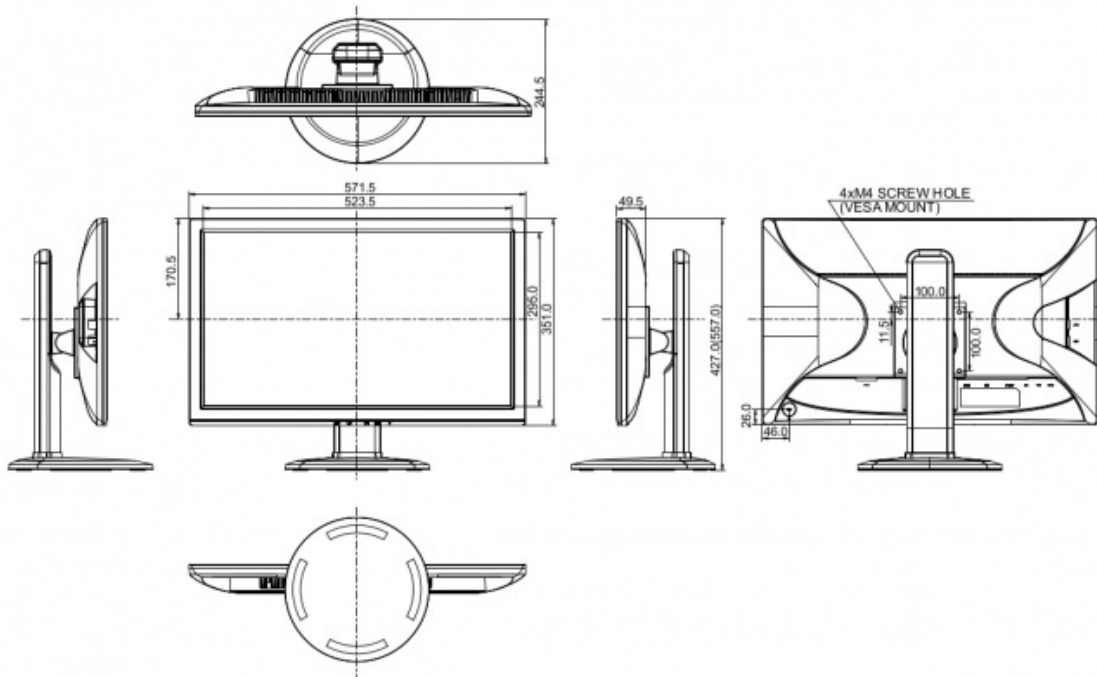

POWER USAGE 22 W typical; max. 0.5 W in Power management mode

POWER MANAGEMENT VESA DPMS, ENERGY STAR®

6. DIMENSIONS & WEIGHT

DIMENSIONS W X H X D 571.5 x 427 (557) x 244.5 mm

WEIGHT 6.2 kg

All trademarks and registered trademarks acknowledged. E & O E. Specification subject to change without notice. All LCD's comply with ISO-9241-307:2008 in connection with pixel defects.

© IIYAMA CORPORATION ( ). ALL RIGHTS RESERVED.