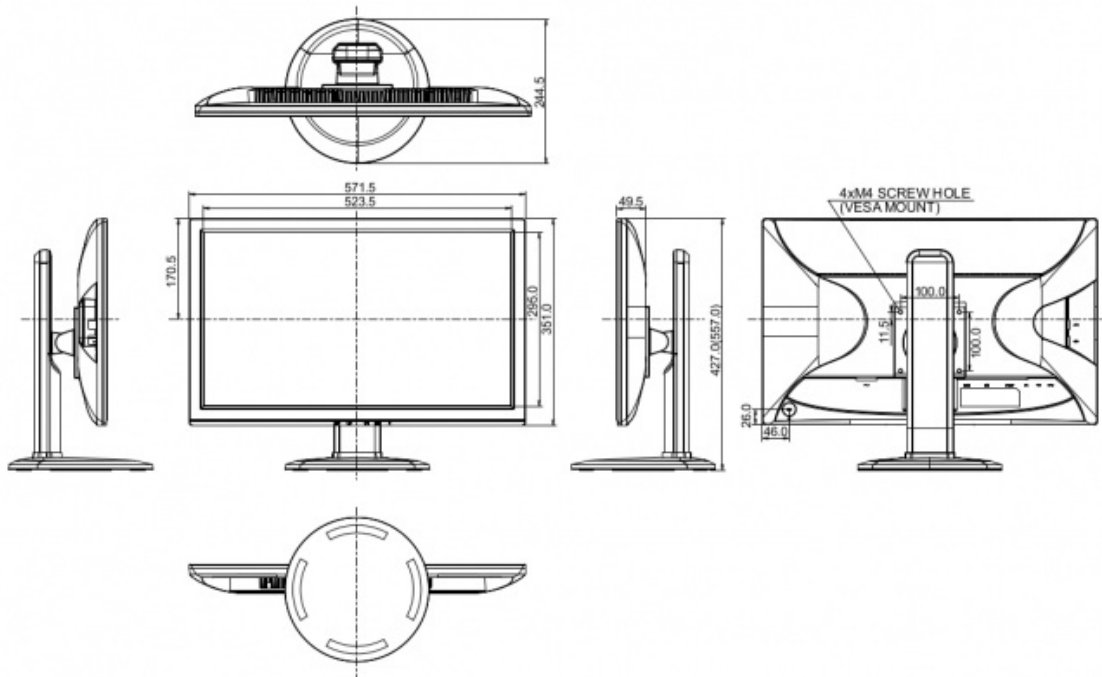

POWER SUPPLY	AC100~240V 50/60Hz
POWER SUPPLY UNIT	internal

POWER USAGE

22 W typical; max. 0.5 W in Power management mode

POWER MANAGEMENT

VESA DPMS, ENERGY STAR®

6. DIMENSIONS & WEIGHT

DIMENSIONS W X H X D

571.5 x 427 (557) x 244.5 mm

WEIGHT

6.2 kg

All trademarks and registered trademarks acknowledged. E & O E. Specification subject to change without notice. All LCD's comply with ISO-9241-307:2008 in connection with pixel defects.

© IIYAMA CORPORATION (). ALL RIGHTS RESERVED.