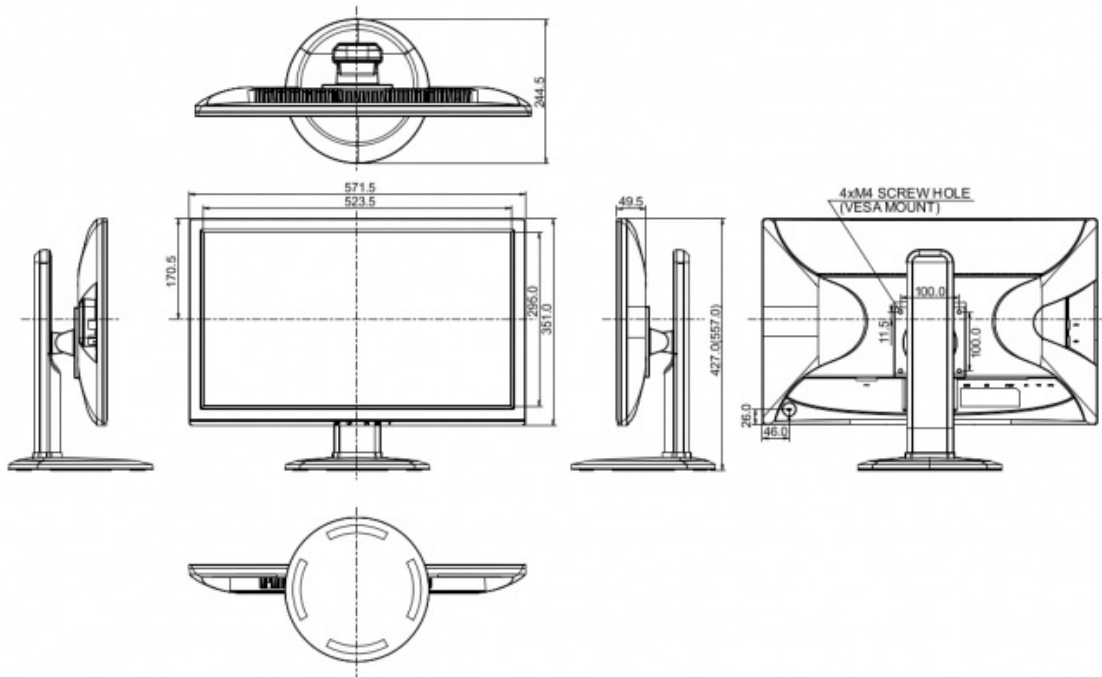

## 5. POWER MANAGEMENT

POWER SUPPLY	AC100~240V 50/60Hz
POWER SUPPLY UNIT	internal

POWER USAGE

22 W typical; max. 0.5 W in Power management mode

POWER MANAGEMENT

VESA DPMS, ENERGY STAR®

## 6. DIMENSIONS & WEIGHT

DIMENSIONS W X H X D

571.5 x 427 (557) x 244.5 mm

WEIGHT

6.2 kg

All trademarks and registered trademarks acknowledged. E & O E. Specification subject to change without notice. All LCD's comply with ISO-9241-307:2008 in connection with pixel defects.