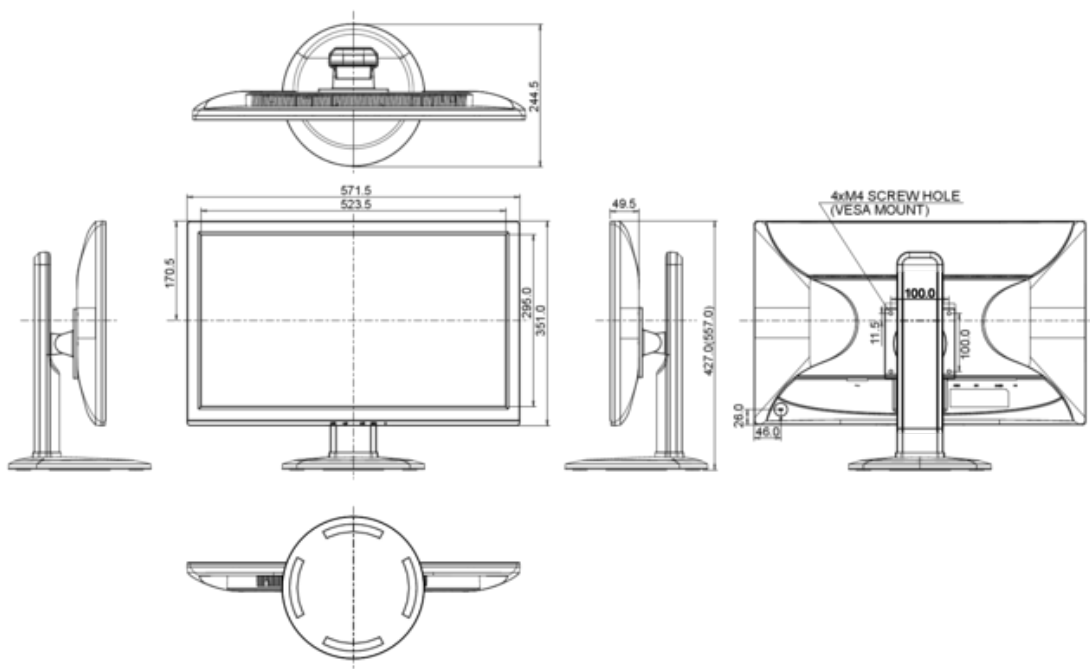

HAS + PIVOT

With a height adjustable stand you will create an ergonomic work posture and position that meets all health and safety requirements. This will not only prevent any health issues but will also increase your productivity. The pivot function allows the screen to rotate from landscape to portrait orientation. This functionality can be useful if the application requires more height than width.

4. ACCESSORIES

INCLUDED ACCESSORIES	power cable, DVI-D cable, audio cable, stand, screw, cable holder, quick start guide, safety guide
----------------------	--

5. POWER MANAGEMENT

POWER SUPPLY	AC100~240V 50/60Hz
POWER SUPPLY UNIT	internal
POWER USAGE	22 W typical; max. 0.5 W in Power management mode
POWER MANAGEMENT	VESA DPMS

8. DIMENSIONS & WEIGHT

DIMENSIONS W X H X D	571.5 x 427 (557) x 244.5 mm
WEIGHT	6.1 kg

All trademarks and registered trademarks acknowledged. E & O E. Specification subject to change without notice. All LCD's comply with ISO-9241-307:2008 in connection with pixel defects.