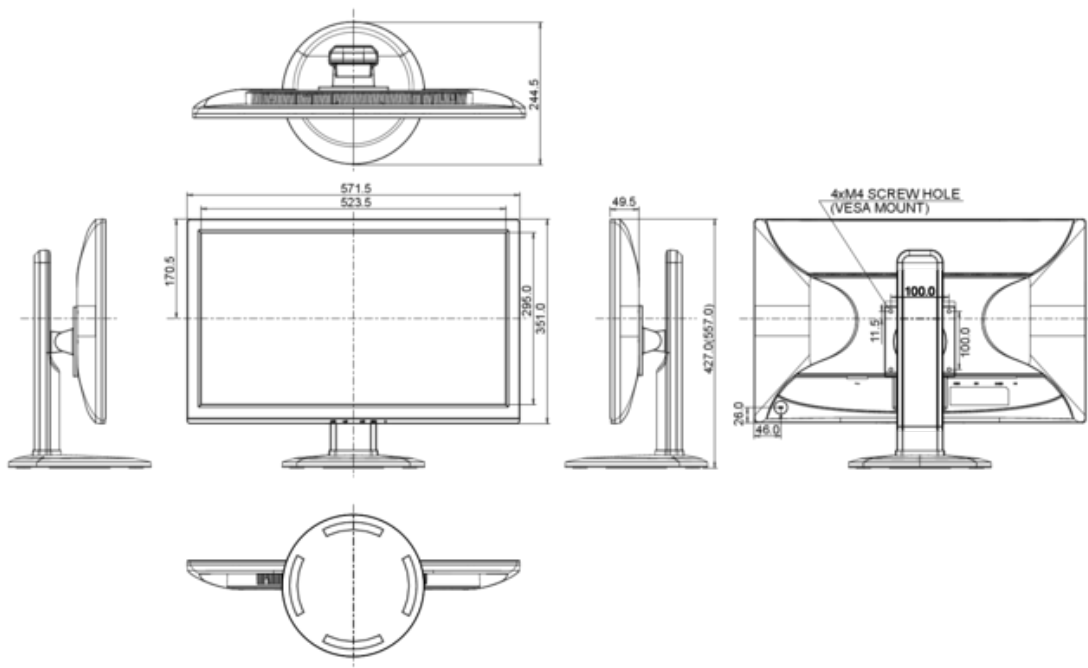

## 7. DIMENSIONS & WEIGHT

DIMENSIONS W X H X D	571.5 x 427 (557) x 244.5 mm
WEIGHT	6.1 kg

All trademarks and registered trademarks acknowledged. E & O E. Specification subject to change without notice. All LCD's comply with ISO-9241-307:2008 in connection with pixel defects.