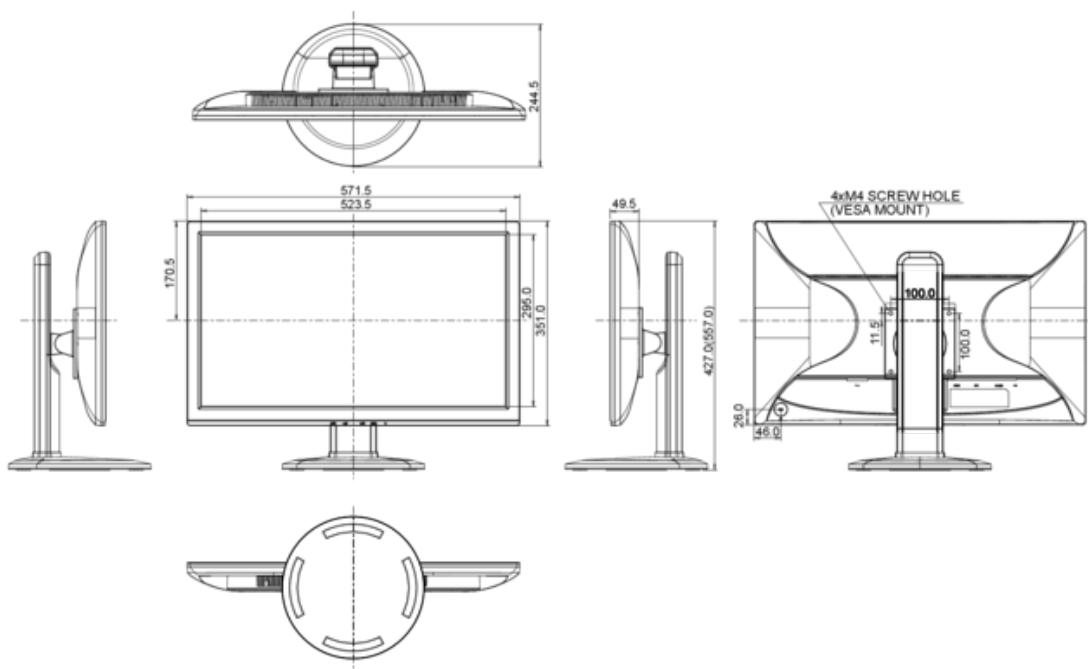

## 6.

## 8. DIMENSIONS & WEIGHT

DIMENSIONS W X H X D	571.5 x 427 (557) x 244.5 mm
WEIGHT	6.1 kg

*All trademarks and registered trademarks acknowledged. E & O E. Specification subject to change without notice. All LCD's comply with ISO-9241-307:2008 in connection with pixel defects.*