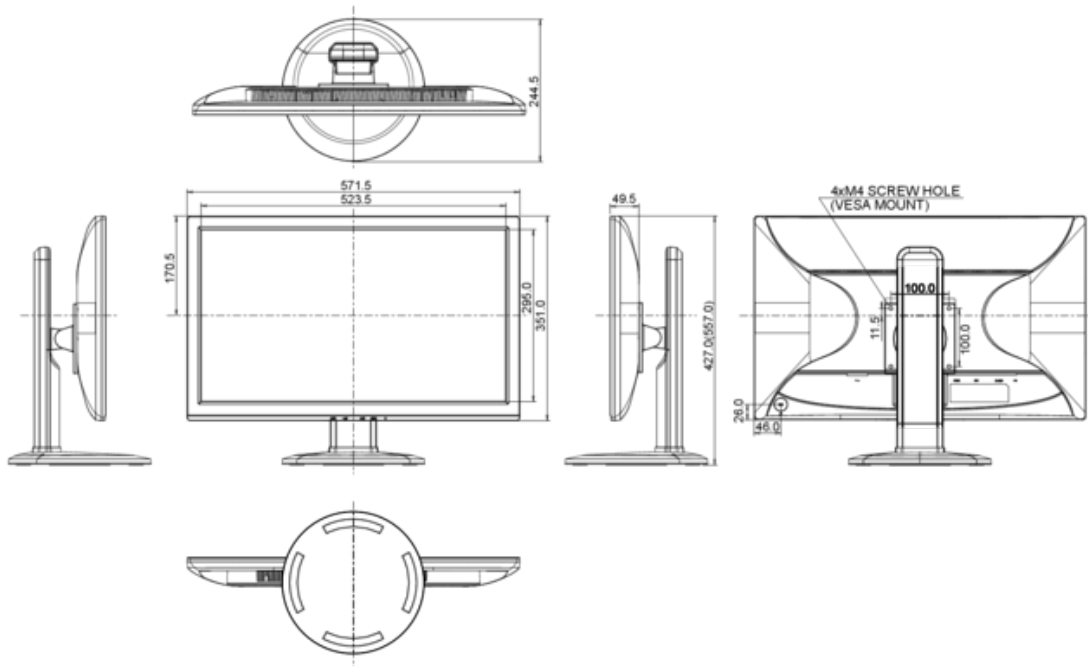

HAS + PIVOT

With a height adjustable stand you will create an ergonomic work posture and position that meets all health and safety requirements. This will not only prevent any health issues but will also increase your productivity. The pivot function allows the screen to rotate from landscape to portrait orientation. This functionality can be useful if the application requires more height than width.

4. ACCESSORIES

INCLUDED ACCESSORIES	power cable, DVI-D cable, audio cable, stand, screw, cable holder, quick start guide, safety guide
----------------------	--

5. POWER MANAGEMENT

POWER SUPPLY	AC100~240V 50/60Hz
POWER SUPPLY UNIT	internal
POWER USAGE	22 W typical; max. 0.5 W in Power management mode
POWER MANAGEMENT	VESA DPMS

7. DIMENSIONS & WEIGHT

DIMENSIONS W X H X D	571.5 x 427 (557) x 244.5 mm
WEIGHT	6.1 kg

All trademarks and registered trademarks acknowledged. E & O E. Specification subject to change without notice. All LCD's comply with ISO-9241-307:2008 in connection with pixel defects.