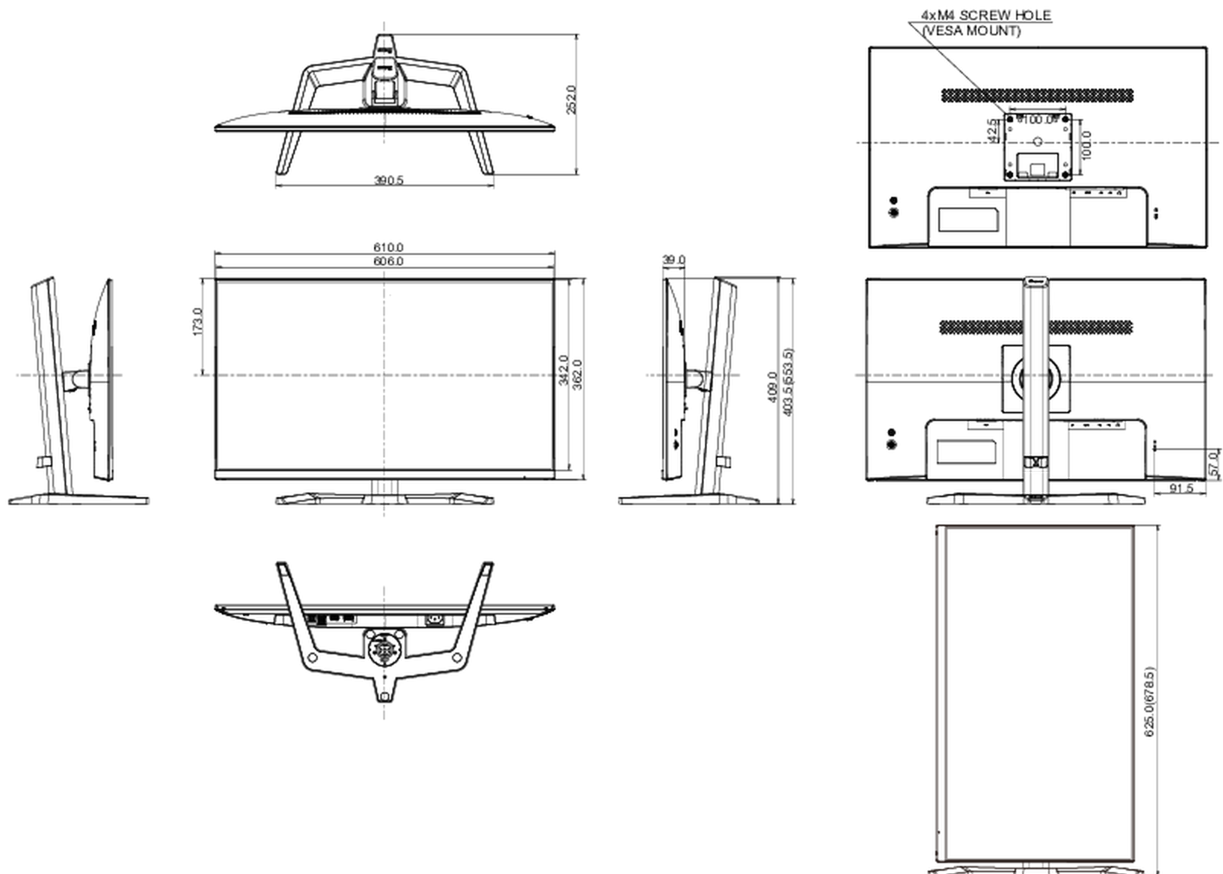

04 MECHANICAL

Display position adjustments	height, pivot (rotation), tilt
Height adjustment	150mm
Rotation (PIVOT function)	90°
Tilt angle	23 ° up; 3° down
VESA mounting	100 x 100mm
Cable management system	yes

05 ACCESSORIES INCLUDED

Cables	power, USB, HDMI
Other	quick start guide, safety guide

06 POWER MANAGEMENT

Power supply unit	internal
Power supply	AC 100 - 240V, 50/60Hz
Power usage	19W typical, 0.5W stand by, 0.3W off mode

08 DIMENSIONS / WEIGHT

Product dimensions W x H x D	610 x 403.5 (553.5) x 252mm
Box dimensions W x H x D	690 x 465 x 152mm
Weight (without box)	5.2kg
Weight (with box)	7.2kg
EAN code	4948570121717

All trademarks and registered trademarks acknowledged. E & O E. Specification subject to change without notice. All LCD's comply with ISO-9241-307:2008 in connection with pixel defects.