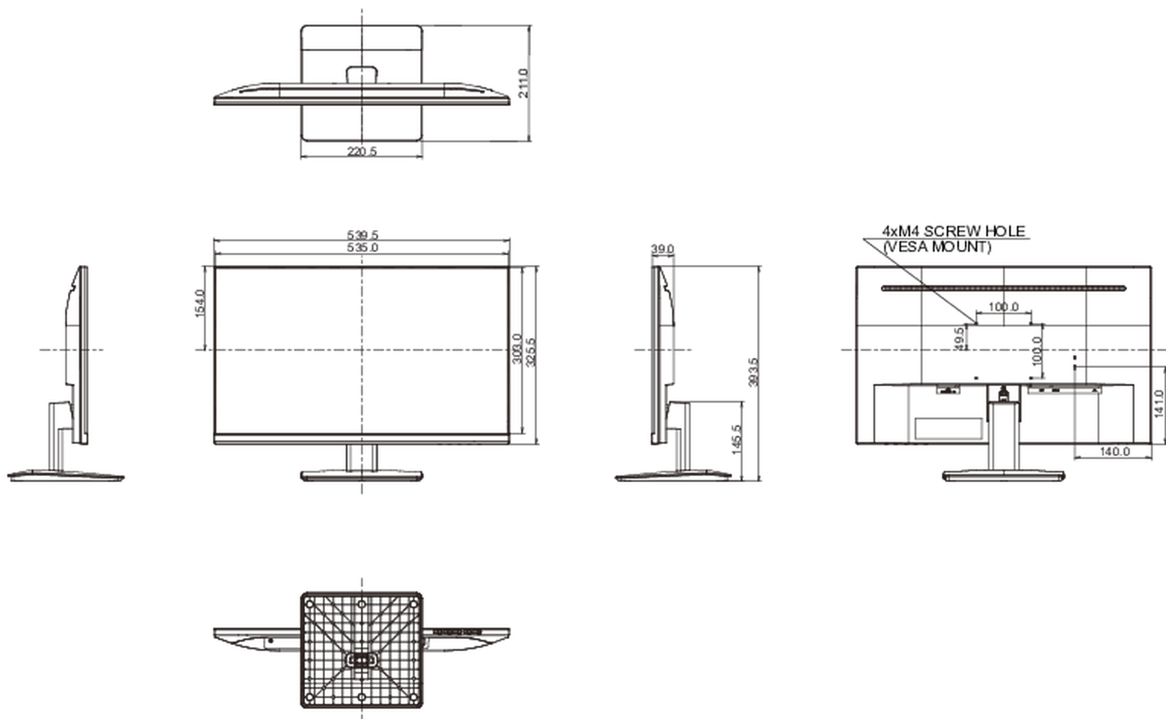

## 08 DIMENSIONS / WEIGHT

Product dimensions W x H x D	539.5 x 393.5 x 21.1mm
Box dimensions W x H x D	607 x 401 x 127mm
Weight (without box)	3.5kg
Weight (with box)	5.2kg
EAN code	4948570121151

All trademarks and registered trademarks acknowledged. E & O E. Specification subject to change without notice. All LCD's comply with ISO-9241-307:2008 in connection with pixel defects.