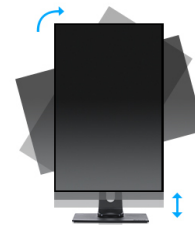

24" Full HD monitor with height adjustable stand and USB hub

The ProLite XB2483HSU-B5 is a 23.8" screen featuring an VA panel which guarantees accurate and consistent colour reproduction with wide viewing angles. The monitor is equipped with speakers, 2 port USB hub, headphone socket, HDMI and DisplayPort connections, a blue light reducer function to reduce eye fatigue and an ergonomic 150mm height adjustable stand for optimal user comfort.

HAS (150mm) + PIVOT

With a height adjustable stand you will create an ergonomic work posture and position that meets all health and safety requirements. This will not only prevent any health issues but will also increase your productivity. The pivot function allows the screen to rotate from landscape to portrait orientation. This functionality can be useful if the application requires more height than width.

01 DISPLAY CHARACTERISTICS

Diagonal	23.8", 60.5cm
Panel	VA LED, matte finish
Native resolution	1920 x 1080 @75Hz (2.1 megapixel Full HD)
Aspect ratio	16:9
Panel brightness	250 cd/m ²
Static contrast	3 000:1
Advanced contrast	80M:1
Response time (GTG)	4ms
Viewing zone	horizontal/vertical: 178°/178°, right/left: 89°/89°, up/down: 89°/89°
Colour support	16.7mIn (sRGB: 99%; NTSC: 72%)
Horizontal Sync	30 - 80kHz
Viewable area W x H	527 x 296.5mm, 20.7 x 11.7"
Pixel pitch	0.275mm
Colour	matte, black