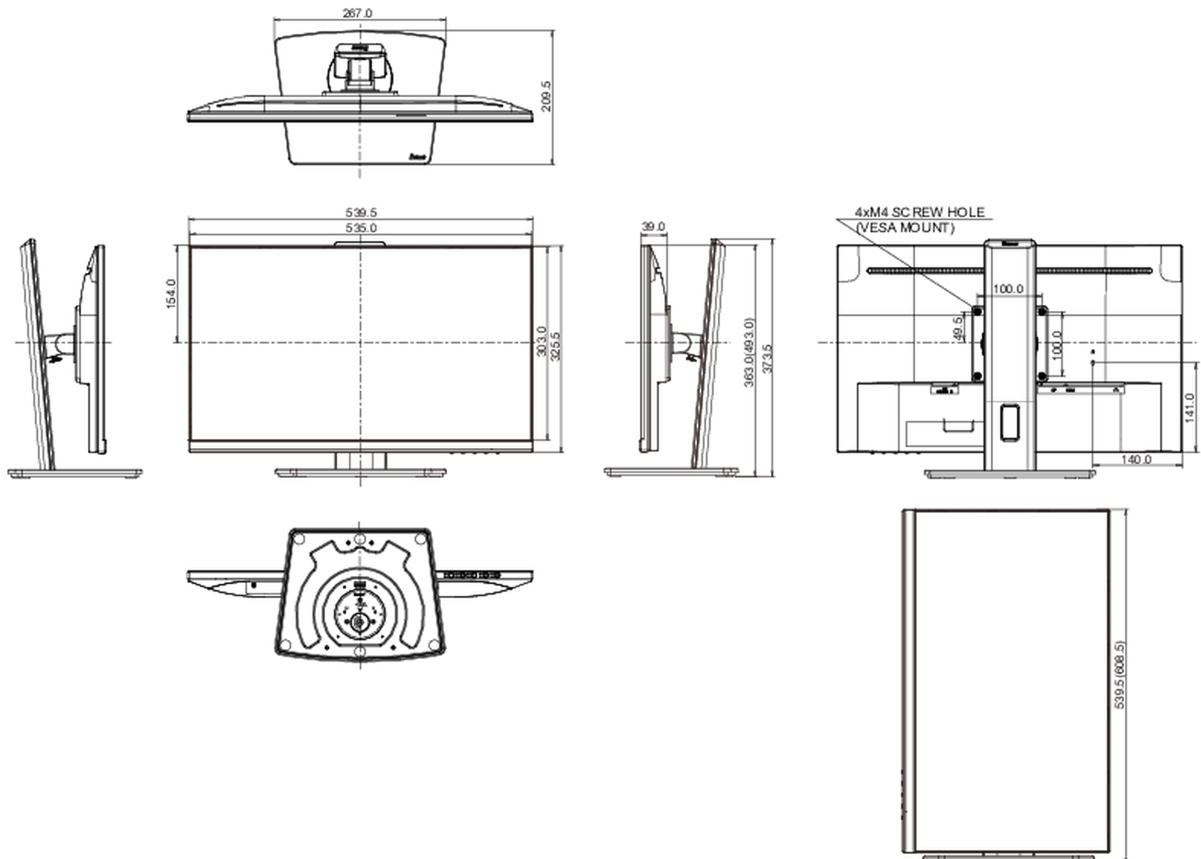

04 MECHANICAL

Display position adjustments	height, pivot (rotation), swivel, tilt
Height adjustment	150mm
Rotation (PIVOT function)	90°
Swivel stand	90°; 45° left; 45° right
Tilt angle	23° up; 5° down
VESA mounting	100 x 100mm
Cable management system	yes

05 ACCESSORIES INCLUDED

Cables	power, HDMI
Other	quick start guide, safety guide

06 POWER MANAGEMENT

Power supply unit	internal
Power supply	AC 100 - 240V, 50/60Hz
Power usage	15W typical, 0.3W stand by, 0.3W off mode

Product dimensions W x H x D	539.5 x 343 (493) x 209,5mm
Box dimensions W x H x D	635 x 390 x 145mm
Weight (without box)	5.7kg
Weight (with box)	6.4kg
EAN code	4948570121144

All trademarks and registered trademarks acknowledged. E & O E. Specification subject to change without notice. All LCD's comply with ISO-9241-307:2008 in connection with pixel defects.