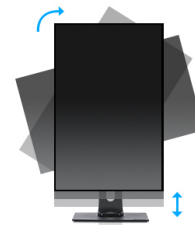

### 27" IPS 3-side borderless monitor with height adjustable stand

Stylish edge-to-edge design makes the ProLite XUB2793HS perfect for multi-monitor set-ups. The IPS panel technology offers accurate and consistent colour reproduction with wide viewing angles. High contrast and brightness values mean the monitor will provide excellent performance for photographic and web design. Equipped with speakers, headphone socket, HDMI and DisplayPort connections, a blue light reducer function to reduce eye fatigue and an ergonomic 150mm height adjustable stand for optimal user comfort, make this 27" monitor a great choice for both multi-monitor configuration and office applications.

#### IPS Technology

IPS technology offers higher contrast, darker blacks and much better viewing angles than standard TN technology. The screen will look good no matter what angle you look at it.

#### HAS (150mm) + PIVOT

With a height adjustable stand you will create an ergonomic work posture and position that meets all health and safety requirements. This will not only prevent any health issues but will also increase your productivity. The pivot function allows the screen to rotate from landscape to portrait orientation. This functionality can be useful if the application requires more height than width.

## 01 DISPLAY CHARACTERISTICS

Design	3-side borderless
Diagonal	27", 68.5cm
Panel	IPS panel technology LED, matte finish
Native resolution	1920 x 1080 @75Hz (2.1 megapixel Full HD)
Aspect ratio	16:9
Panel brightness	300 cd/m <sup>2</sup>
Static contrast	1000:1
Advanced contrast	80M:1
Response time (GTG)	4ms
Viewing zone	horizontal/vertical: 178°/178°, right/left: 89°/89°, up/down: 89°/89°
Colour support	16.7mIn (sRGB: 96%; NTSC: 72%)
Horizontal Sync	30 - 83kHz
Viewable area W x H	597.9 x 336.3mm, 23.5 x 13.2"
Pixel pitch	0.311mm
Colour	matte, black