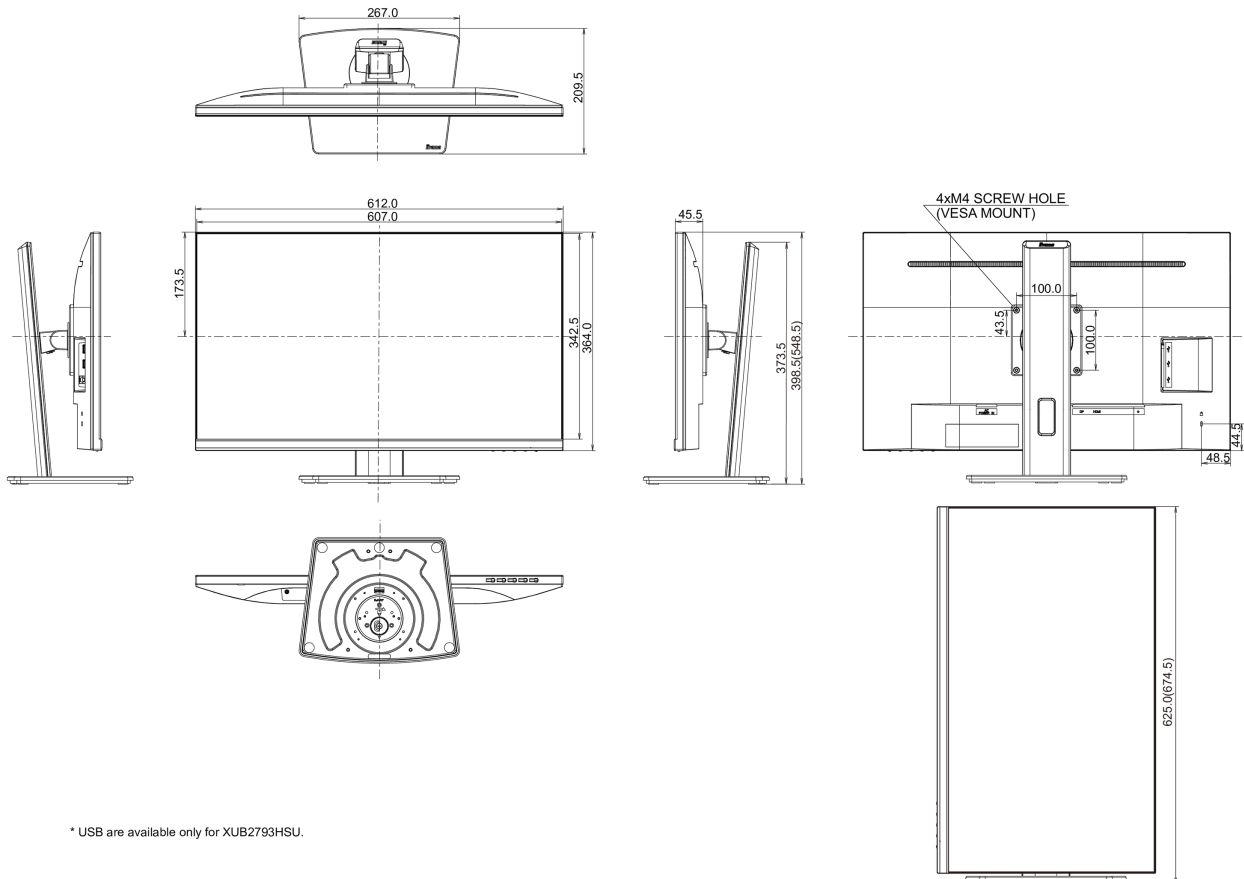

## 04 MECHANICAL

Display position adjustments	height, pivot (rotation), swivel, tilt
Height adjustment	150mm
Rotation (PIVOT function)	90°
Swivel stand	90°; 45° left; 45° right
Tilt angle	23° up; 5° down
VESA mounting	100 x 100mm
Cable management system	yes

## 08 DIMENSIONS / WEIGHT

Product dimensions W x H x D	612 x 398.5(548.5) x 209.5mm
Box dimensions W x H x D	684 x 425 x 151mm
Weight (without box)	6.7kg
Weight (with box)	8.5kg
EAN code	4948570121168

\* USB are available only for XUB2793HSU.