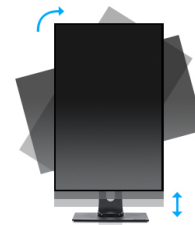

27" IPS 3-side borderless monitor with height adjustable stand

Stylish edge-to-edge design makes the ProLite XUB2793HS perfect for multi-monitor set-ups. The IPS panel technology offers accurate and consistent colour reproduction with wide viewing angles. High contrast and brightness values mean the monitor will provide excellent performance for photographic and web design. Equipped with speakers, headphone socket, HDMI and DisplayPort connections, a blue light reducer function to reduce eye fatigue and an ergonomic 150mm height adjustable stand for optimal user comfort, make this 27" monitor a great choice for both multi-monitor configuration and office applications.

IPS Technology

IPS displays are best known for wide viewing angles and natural, highly accurate colours. They are especially suited for colour-critical applications.

HAS (150mm) + PIVOT

With a height adjustable stand you will create an ergonomic work posture and position that meets all health and safety requirements. This will not only prevent any health issues but will also increase your productivity. The pivot function allows the screen to rotate from landscape to portrait orientation. This functionality can be useful if the application requires more height than width.

01 DISPLAY CHARACTERISTICS

Design	3-side borderless
Diagonal	27", 68.5cm
Panel	IPS panel technology LED, matte finish
Native resolution	1920 x 1080 @75Hz (2.1 megapixel Full HD)
Aspect ratio	16:9
Panel brightness	300 cd/m ²
Static contrast	1000:1
Advanced contrast	80M:1
Response time (GTG)	4ms
Viewing zone	horizontal/vertical: 178°/178°, right/left: 89°/89°, up/down: 89°/89°
Colour support	16.7mIn (sRGB: 96%; NTSC: 72%)
Horizontal Sync	30 - 83kHz
Viewable area W x H	597.9 x 336.3mm, 23.5 x 13.2"
Pixel pitch	0.311mm
Colour	matte, black