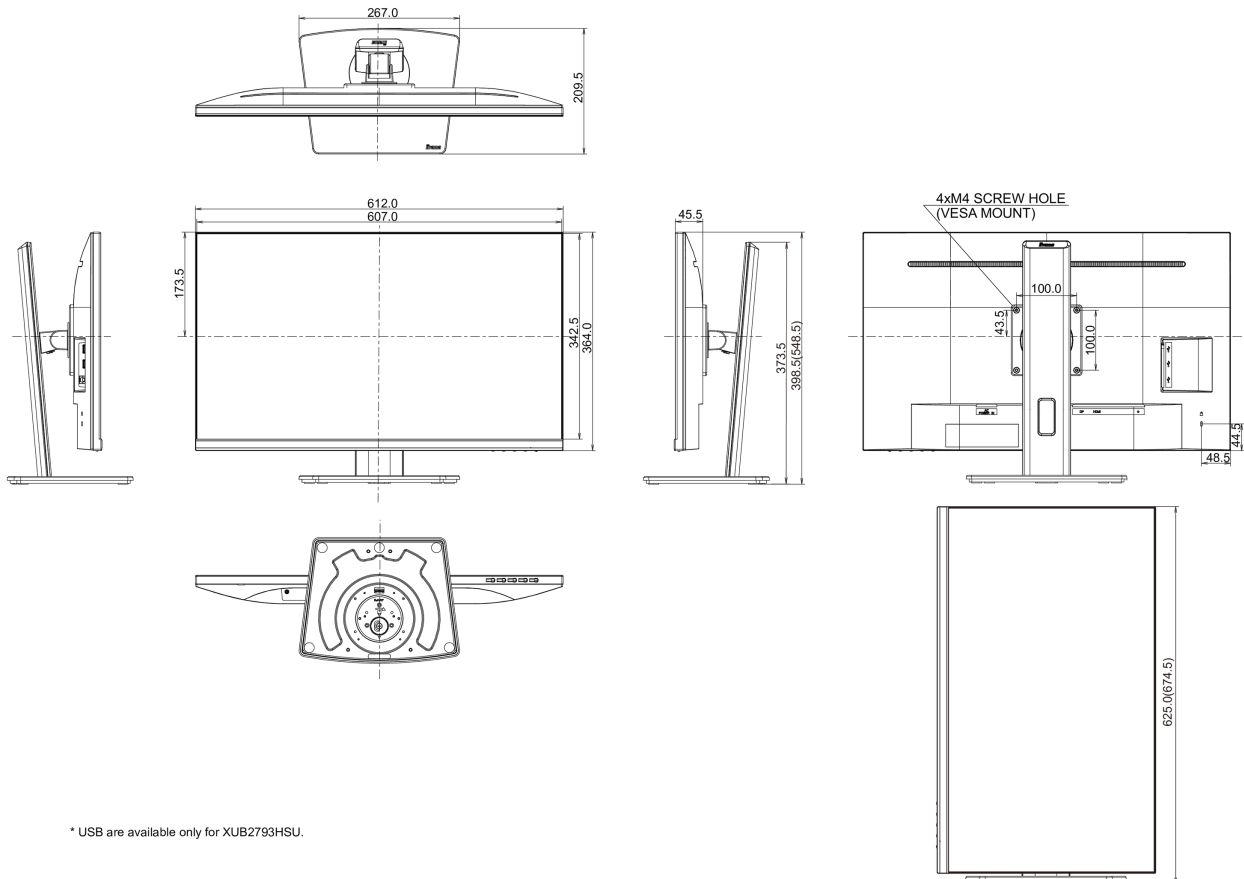

01 DISPLAY CHARACTERISTICS

Design	3-side borderless
Diagonal	27", 68.5cm
Panel	IPS panel technology LED, matte finish
Native resolution	1920 x 1080 @75Hz (2.1 megapixel Full HD)
Aspect ratio	16:9
Panel brightness	300 cd/m ²
Static contrast	1000:1
Advanced contrast	80M:1
Response time (GTG)	4ms
Viewing zone	horizontal/vertical: 178°/178°, right/left: 89°/89°, up/down: 89°/89°
Colour support	16.7mIn (sRGB: 96%; NTSC: 72%)
Horizontal Sync	30 - 83kHz
Viewable area W x H	597.9 x 336.3mm, 23.5 x 13.2"
Pixel pitch	0.311mm
Colour	matte, black

04 MECHANICAL

Display position adjustments	height, pivot (rotation), swivel, tilt
Height adjustment	150mm
Rotation (PIVOT function)	90°
Swivel stand	90°; 45° left; 45° right
Tilt angle	23° up; 5° down
VESA mounting	100 x 100mm
Cable management system	yes

Product dimensions W x H x D	612 x 398.5(548.5) x 209.5mm
Box dimensions W x H x D	684 x 425 x 151mm
Weight (without box)	6.7kg
Weight (with box)	8.5kg
EAN code	4948570121168

* USB are available only for XUB2793HSU.