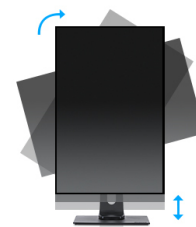

27" IPS 3-side borderless monitor with height adjustable stand

Stylish edge-to-edge design makes the ProLite XUB2793HS perfect for multi-monitor set-ups. The IPS panel technology offers accurate and consistent colour reproduction with wide viewing angles. High contrast and brightness values mean the monitor will provide excellent performance for photographic and web design. Equipped with speakers, headphone socket, HDMI and DisplayPort connections, a blue light reducer function to reduce eye fatigue and an ergonomic 150mm height adjustable stand for optimal user comfort, make this 27" monitor a great choice for both multi-monitor configuration and office applications.

HAS (150mm) + PIVOT

With a height adjustable stand you will create an ergonomic work posture and position that meets all health and safety requirements. This will not only prevent any health issues but will also increase your productivity. The pivot function allows the screen to rotate from landscape to portrait orientation. This functionality can be useful if the application requires more height than width.

01 DISPLAY CHARACTERISTICS

Design	3-side borderless
Diagonal	27", 68.5cm
Panel	IPS panel technology LED, matte finish
Native resolution	1920 x 1080 @75Hz (2.1 megapixel Full HD)
Aspect ratio	16:9
Panel brightness	300 cd/m ²
Static contrast	1000:1
Advanced contrast	80M:1
Response time (GTG)	4ms
Viewing zone	horizontal/vertical: 178°/178°, right/left: 89°/89°, up/down: 89°/89°
Colour support	16.7mIn (sRGB: 96%; NTSC: 72%)
Horizontal Sync	30 - 83kHz
Viewable area W x H	597.9 x 336.3mm, 23.5 x 13.2"
Pixel pitch	0.311mm
Colour	matte, black