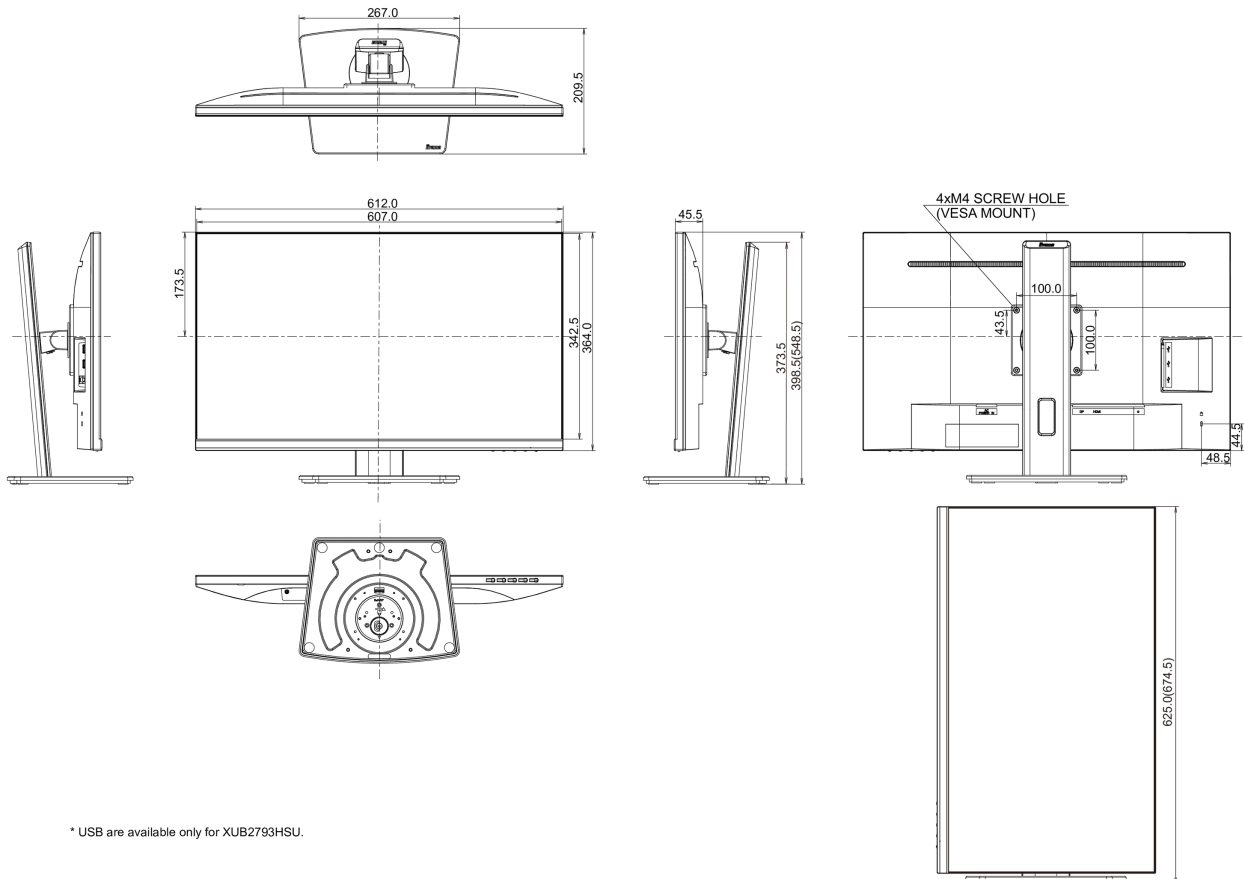

## 04 MECHANICAL

Display position adjustments	height, pivot (rotation), swivel, tilt
Height adjustment	150mm
Rotation (PIVOT function)	90°
Swivel stand	90°; 45° left; 45° right
Tilt angle	23° up; 5° down
VESA mounting	100 x 100mm
Cable management system	yes

## 08 DIMENSIONS / WEIGHT

Product dimensions W x H x D	612 x 398.5 (548.5) x 209.5mm
Box dimensions W x H x D	684 x 425 x 151mm
Weight (without box)	6.8kg
Weight (with box)	8.6kg
EAN code	4948570121182