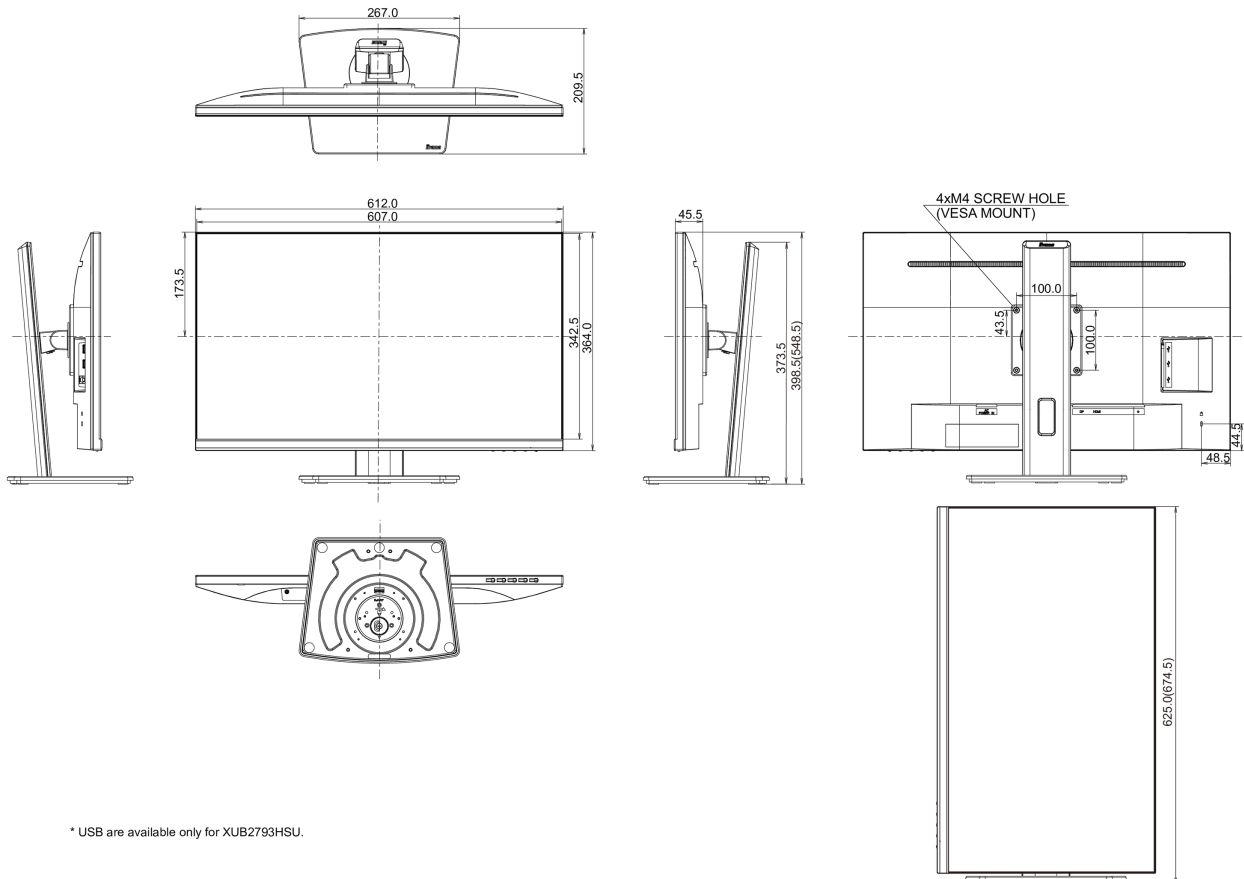

## 04 MECHANICAL

<b>Display position adjustments</b>	height, pivot (rotation), swivel, tilt
<b>Height adjustment</b>	150mm
<b>Rotation (PIVOT function)</b>	90°
<b>Swivel stand</b>	90°; 45° left; 45° right
<b>Tilt angle</b>	23° up; 5° down
<b>VESA mounting</b>	100 x 100mm
<b>Cable management system</b>	yes

## 08 DIMENSIONS / WEIGHT

Product dimensions W x H x D	612 x 398.5 (548.5) x 209.5mm
Box dimensions W x H x D	684 x 425 x 151mm
Weight (without box)	6.8kg
Weight (with box)	8.6kg
EAN code	4948570121182