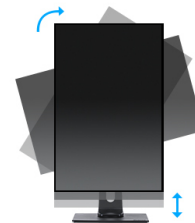

27" IPS panel technology with height adjustable stand

Stylish edge-to-edge design makes the ProLite XUB2793HSU perfect for multi-monitor set-ups. The IPS panel offers accurate and consistent colour reproduction with wide viewing angles. High contrast and brightness values mean the monitor will provide excellent performance for photographic and web design. Equipped with speakers, 2 port USB hub, headphone socket, HDMI and DisplayPort connections, a blue light reducer function to reduce eye fatigue and an ergonomic 150mm height adjustable stand for optimal user comfort, make this 27" monitor a great choice for both multi-monitor configuration and office applications.

IPS Technology

IPS displays are best known for wide viewing angles and natural, highly accurate colours. They are especially suited for colour-critical applications.

HAS (150mm) + PIVOT

With a height adjustable stand you will create an ergonomic work posture and position that meets all health and safety requirements. This will not only prevent any health issues but will also increase your productivity. The pivot function allows the screen to rotate from landscape to portrait orientation. This functionality can be useful if the application requires more height than width.

01 DISPLAY CHARACTERISTICS

Design	3-side borderless
Diagonal	27", 68.5cm
Panel	IPS panel technology LED, matte finish
Native resolution	1920 x 1080 @75Hz (2.1 megapixel Full HD)
Aspect ratio	16:9
Panel brightness	300 cd/m ²
Static contrast	1000:1
Advanced contrast	80M:1
Response time (GTG)	4ms
Viewing zone	horizontal/vertical: 178°/178°, right/left: 89°/89°, up/down: 89°/89°
Colour support	16.7mIn (sRGB: 96%; NTSC: 72%)
Horizontal Sync	30 - 83kHz
Viewable area W x H	597.9 x 336.3mm, 23.5 x 13.2"
Pixel pitch	0.311mm
Colour	matte, black