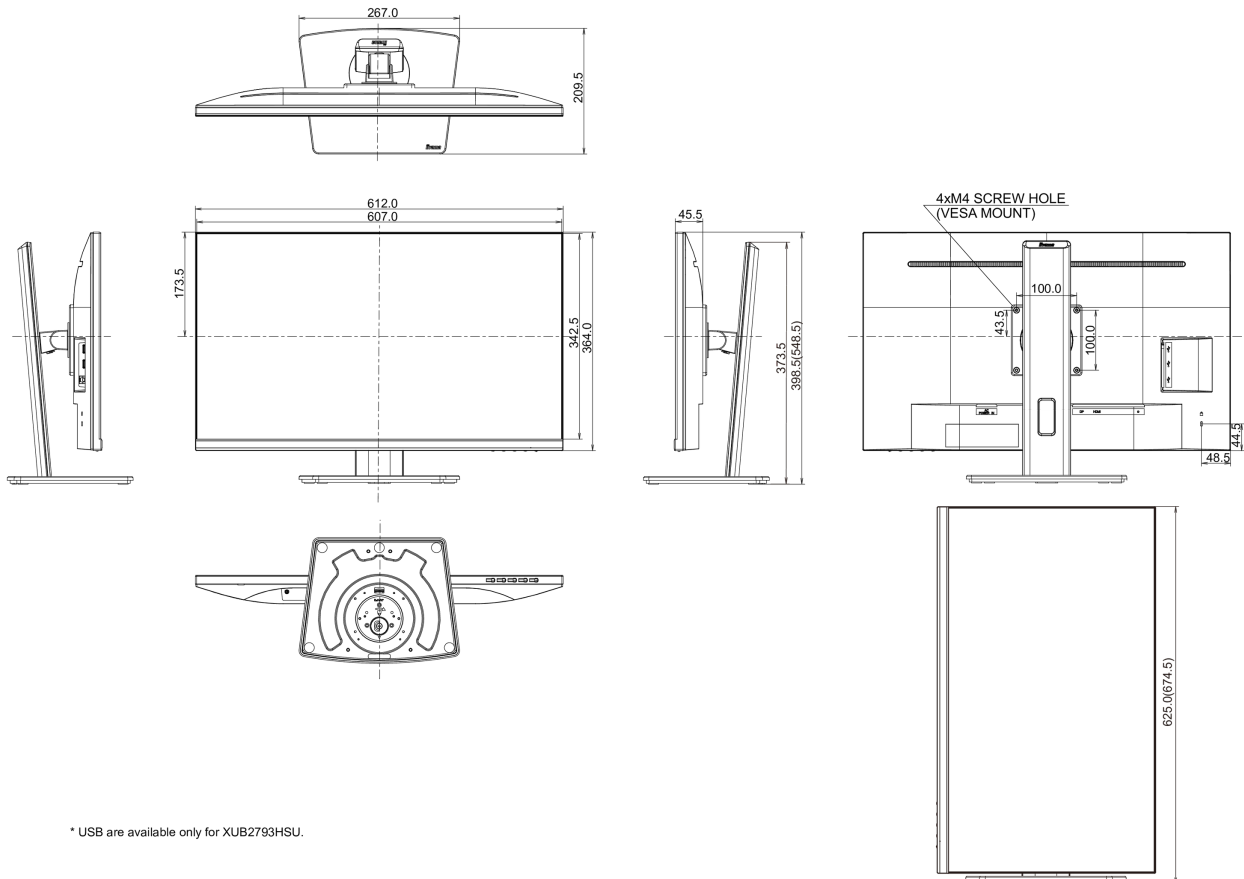

01 DISPLAY CHARACTERISTICS

Design	3-side borderless
Diagonal	27", 68.5cm
Panel	IPS panel technology LED, matte finish
Native resolution	1920 x 1080 @75Hz (2.1 megapixel Full HD)
Aspect ratio	16:9
Panel brightness	300 cd/m ²
Static contrast	1000:1
Advanced contrast	80M:1
Response time (GTG)	4ms
Viewing zone	horizontal/vertical: 178°/178°, right/left: 89°/89°, up/down: 89°/89°
Colour support	16.7mIn (sRGB: 96%; NTSC: 72%)
Horizontal Sync	30 - 83kHz
Viewable area W x H	597.9 x 336.3mm, 23.5 x 13.2"
Pixel pitch	0.311mm
Colour	matte, black

04 MECHANICAL

Display position adjustments	height, pivot (rotation), swivel, tilt
Height adjustment	150mm
Rotation (PIVOT function)	90°
Swivel stand	90°; 45° left; 45° right
Tilt angle	23° up; 5° down
VESA mounting	100 x 100mm
Cable management system	yes

05 ACCESSORIES INCLUDED

Cables	power, USB, HDMI
Other	quick start guide, safety guide

06 POWER MANAGEMENT

Power supply unit	internal
Power supply	AC 100 - 240V, 50/60Hz
Power usage	19W typical, 0.5W stand by, 0.3W off mode

Product dimensions W x H x D	612 x 398.5 (548.5) x 209.5mm
Box dimensions W x H x D	684 x 425 x 151mm
Weight (without box)	6.8kg
Weight (with box)	8.6kg
EAN code	4948570121182

* USB are available only for XUB2793HSU.