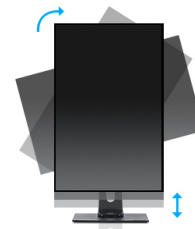

HAS (150mm) + PIVOT

With a height adjustable stand you will create an ergonomic work posture and position that meets all health and safety requirements. This will not only prevent any health issues but will also increase your productivity. The pivot function allows the screen to rotate from landscape to portrait orientation. This functionality can be useful if the application requires more height than width.