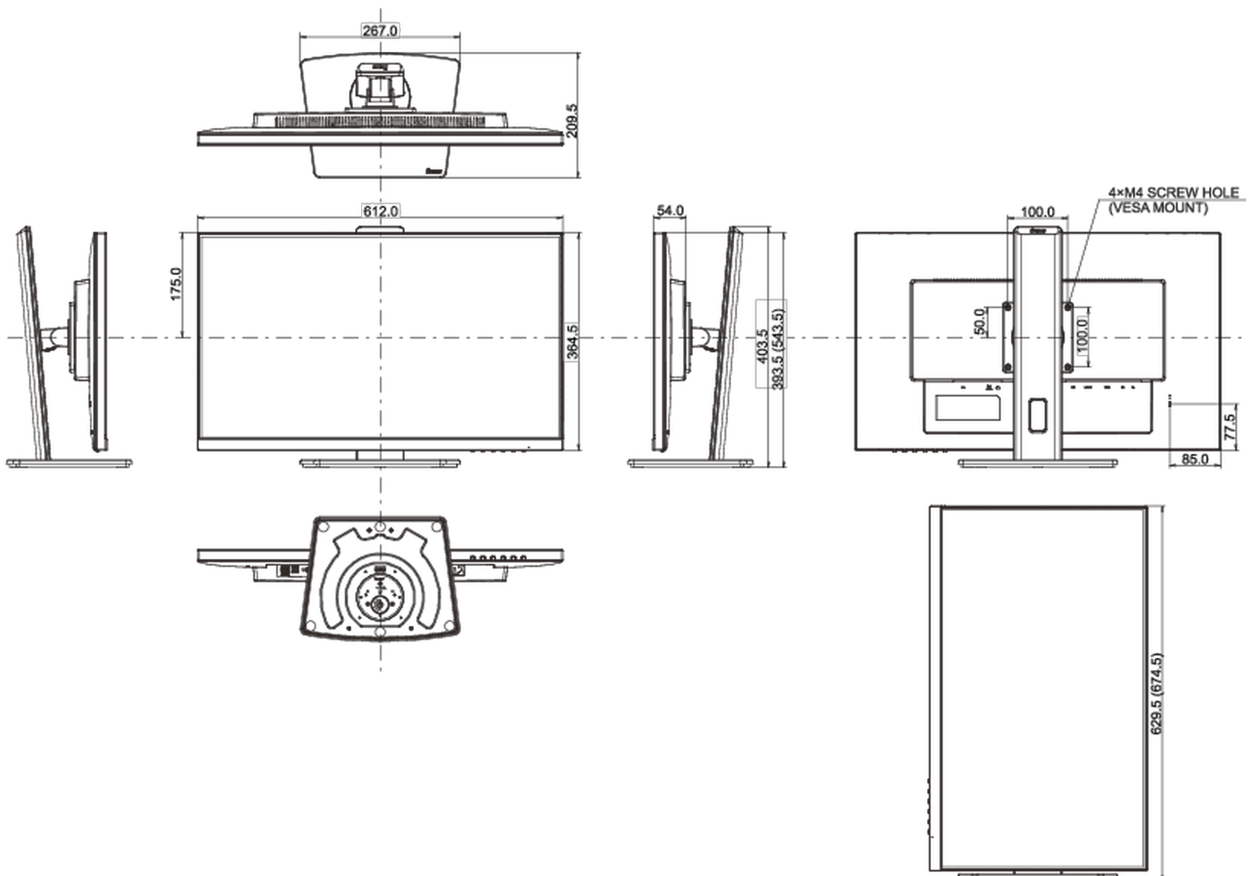

04 MECHANICAL

Display position adjustments	height, pivot (rotation), swivel, tilt
Height adjustment	150mm
Rotation (PIVOT function)	90°
Swivel stand	90°; 45° left; 45° right
Tilt angle	23° up; 5° down
VESA mounting	100 x 100mm
Cable management system	yes

08 DIMENSIONS / WEIGHT

Product dimensions W x H x D	612 x 393.5 (543.5) x 209.5mm
Box dimensions W x H x D	693 x 440 x 170mm
Weight (without box)	6.3kg
Weight (with box)	7.9kg
EAN code	4948570121298

All trademarks and registered trademarks acknowledged. E & O E. Specification subject to change without notice. All LCD's comply with ISO-9241-307:2008 in connection with pixel defects.