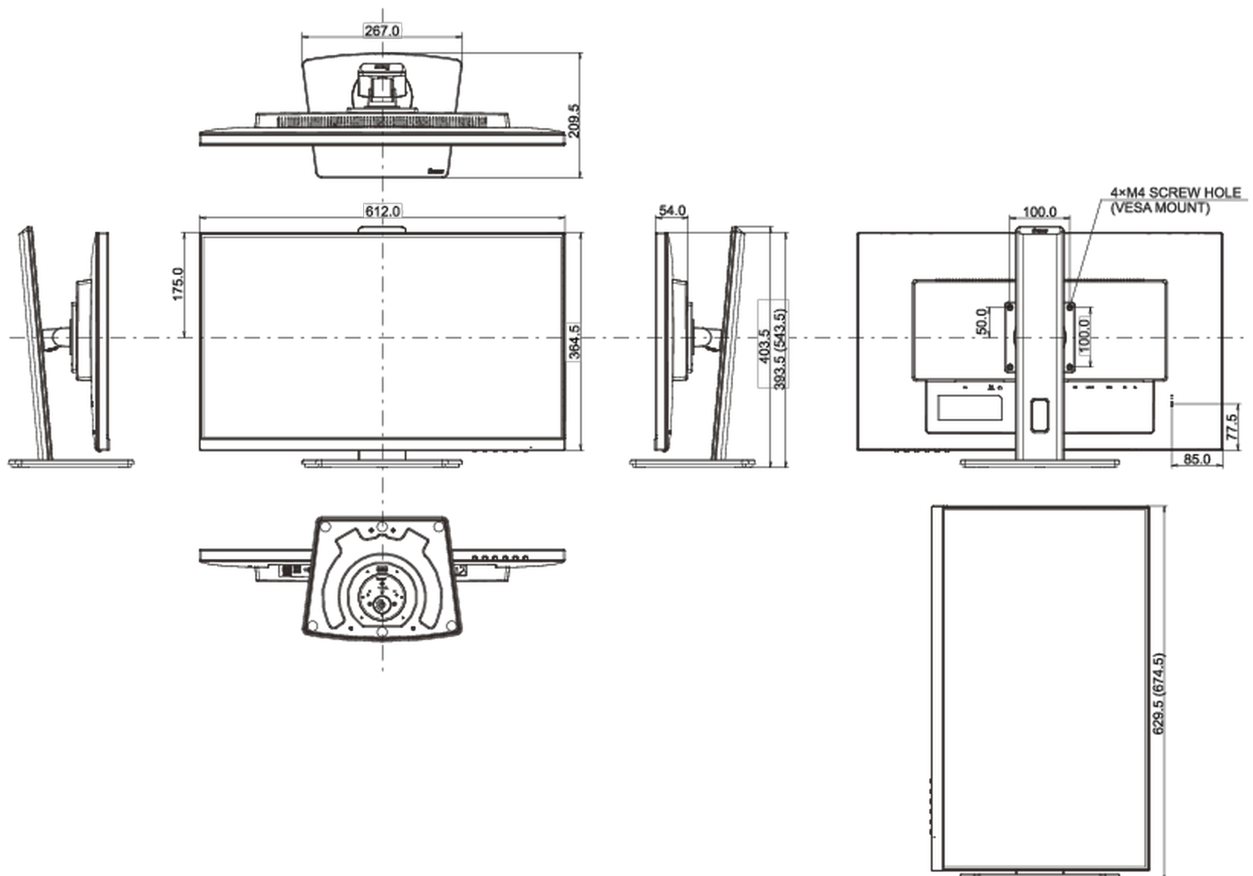

04 MECHANICAL

Display position adjustments	height, pivot (rotation), swivel, tilt
Height adjustment	150mm
Rotation (PIVOT function)	90°
Swivel stand	90°; 45° left; 45° right
Tilt angle	23° up; 5° down
VESA mounting	100 x 100mm
Cable management system	yes

08 DIMENSIONS / WEIGHT

Product dimensions W x H x D	612 x 393.5 (543.5) x 209.5mm
Box dimensions W x H x D	693 x 440 x 170mm
Weight (without box)	6.3kg
Weight (with box)	7.9kg
EAN code	4948570121298

All trademarks and registered trademarks acknowledged. E & O E. Specification subject to change without notice. All LCD's comply with ISO-9241-307:2008 in connection with pixel defects.