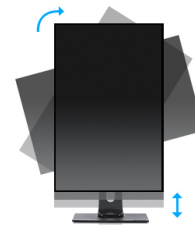

27” IPS panel technology monitor with height adjustable stand

Stylish edge-to-edge design makes the ProLite XUB2792HSU perfect for multi-monitor set-ups. The IPS panel technology offers accurate and consistent colour reproduction with wide viewing angles. High contrast and brightness values mean the monitor will provide excellent performance for photographic and web design. Equipped with speakers, 2 port USB hub, headphone socket, HDMI and DisplayPort connections, a blue light reducer function to reduce eye fatigue and an ergonomic 150mm height adjustable stand for optimal user comfort, this 27” ProLite display is a great choice for both multi-monitor configuration and office applications.

IPS Technology

IPS displays are best known for wide viewing angles and natural, highly accurate colours. They are especially suited for colour-critical applications.

HAS (150mm) + PIVOT

With a height adjustable stand you will create an ergonomic work posture and position that meets all health and safety requirements. This will not only prevent any health issues but will also increase your productivity. The pivot function allows the screen to rotate from landscape to portrait orientation. This functionality can be useful if the application requires more height than width.

01 DISPLAY CHARACTERISTICS

Design	3-side borderless
Diagonal	27", 68.6cm
Panel	IPS Panel Technology LED, matte finish
Native resolution	1920 x 1080 @75Hz (2.1 megapixel Full HD, DisplayPort&HDMI)
Aspect ratio	16:9
Panel brightness	250 cd/m ²
Static contrast	1000:1
Advanced contrast	80M:1
Response time (GTG)	4ms
Viewing zone	horizontal/vertical: 178°/178°, right/left: 89°/89°, up/down: 89°/89°
Colour support	16.7mIn (sRGB: 99%, NTSC 72%)
Horizontal Sync	31 - 83kHz
Viewable area W x H	597.8 x 336.3mm, 23.5 x 13.2"
Pixel pitch	0.311mm
Colour	matte, black