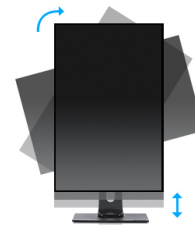

24" IPS technology panel with height adjustable stand

Stylish edge-to-edge design makes the ProLite XUB2492HSU perfect for multi-monitor set-ups. The IPS panel technology offers accurate and consistent colour reproduction with wide viewing angles. High contrast and brightness values mean the monitor will provide excellent performance for photographic and web design. Equipped with speakers, 2 port USB hub, headphone socket, HDMI and DisplayPort connections, a blue light reducer function to reduce eye fatigue and an ergonomic 150mm height adjustable stand for optimal user comfort, make this 24" monitor a great choice for both multi-monitor configuration and office applications.

IPS Technology

IPS technology offers higher contrast, darker blacks and much better viewing angles than standard TN technology. The screen will look good no matter what angle you look at it.

HAS (150mm) + PIVOT

With a height adjustable stand you will create an ergonomic work posture and position that meets all health and safety requirements. This will not only prevent any health issues but will also increase your productivity. The pivot function allows the screen to rotate from landscape to portrait orientation. This functionality can be useful if the application requires more height than width.

01 DISPLAY CHARACTERISTICS

Design	3-side borderless
Diagonal	23.8", 60.5cm
Panel	IPS Panel Technology LED, matte finish
Native resolution	1920 x 1080 @75Hz (DisplayPort&HDMI, 2.1 megapixel Full HD)
Aspect ratio	16:9
Panel brightness	250 cd/m ²
Static contrast	1000:1
Advanced contrast	80M:1
Response time (GTG)	4ms
Viewing zone	horizontal/vertical: 178°/178°, right/left: 89°/89°, up/down: 89°/89°
Colour support	16.7mIn (sRGB: 99%; NTSC: 72%)
Horizontal Sync	30 - 86kHz
Viewable area W x H	527 x 296.5mm, 20.7 x 11.7"
Pixel pitch	0.275mm
Colour	matte, black