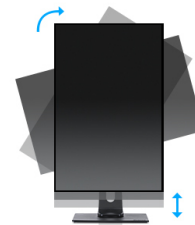

24" IPS technology panel with height adjustable stand

Stylish edge-to-edge design makes the ProLite XUB2492HSU perfect for multi-monitor set-ups. The IPS panel technology offers accurate and consistent colour reproduction with wide viewing angles. High contrast and brightness values mean the monitor will provide excellent performance for photographic and web design. Equipped with speakers, 2 port USB hub, headphone socket, HDMI and DisplayPort connections, a blue light reducer function to reduce eye fatigue and an ergonomic 150mm height adjustable stand for optimal user comfort, make this 24" monitor a great choice for both multi-monitor configuration and office applications.

IPS Technology

IPS displays are best known for wide viewing angles and natural, highly accurate colours. They are especially suited for colour-critical applications.

HAS (150mm) + PIVOT

With a height adjustable stand you will create an ergonomic work posture and position that meets all health and safety requirements. This will not only prevent any health issues but will also increase your productivity. The pivot function allows the screen to rotate from landscape to portrait orientation. This functionality can be useful if the application requires more height than width.

01 DISPLAY CHARACTERISTICS

Design	3-side borderless
Diagonal	23.8", 60.5cm
Panel	IPS Panel Technology LED, matte finish
Native resolution	1920 x 1080 @75Hz (DisplayPort&HDMI, 2.1 megapixel Full HD)
Aspect ratio	16:9
Panel brightness	250 cd/m ²
Static contrast	1000:1
Advanced contrast	80M:1
Response time (GTG)	4ms
Viewing zone	horizontal/vertical: 178°/178°, right/left: 89°/89°, up/down: 89°/89°
Colour support	16.7mIn (sRGB: 99%; NTSC: 72%)
Horizontal Sync	30 - 86kHz
Viewable area W x H	527 x 296.5mm, 20.7 x 11.7"
Pixel pitch	0.275mm
Colour	matte, black