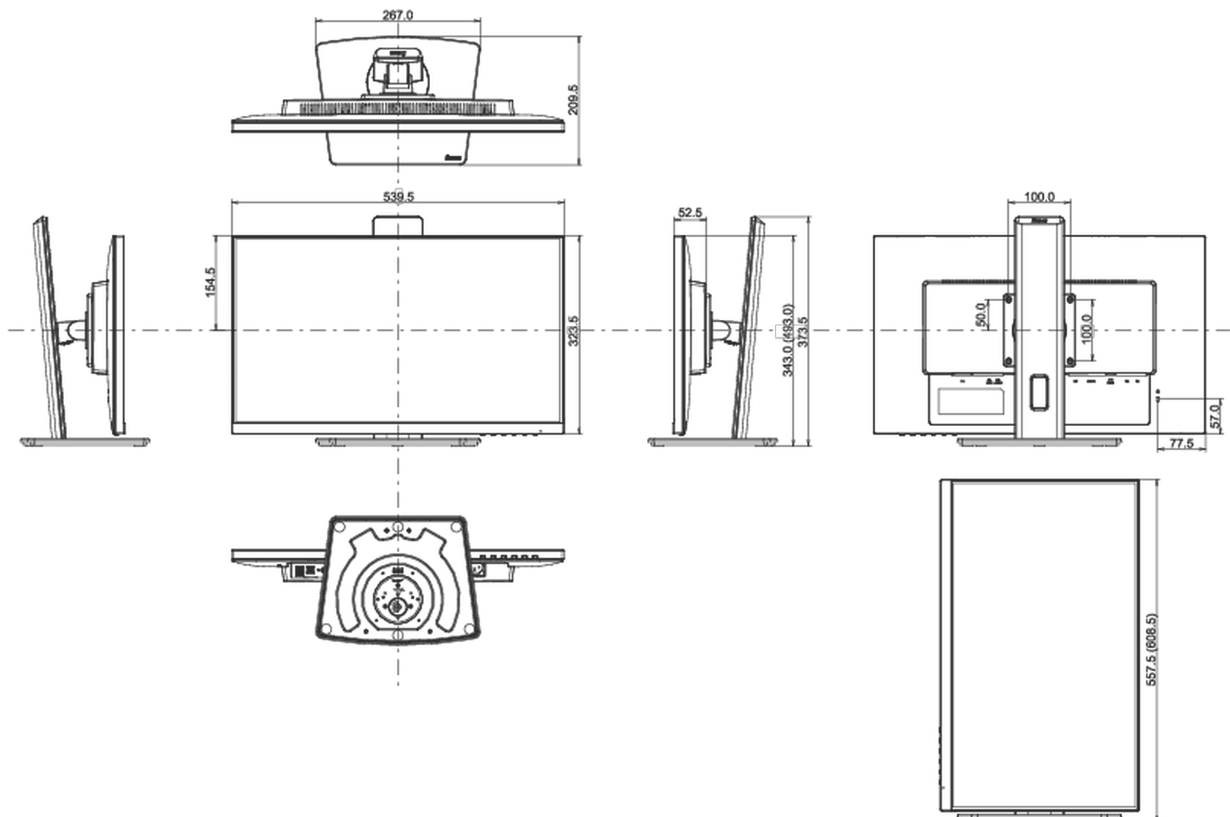

04 MECHANICAL

Display position adjustments	height, swivel, tilt, pivot (rotation both sides)
Height adjustment	150mm
Rotation (PIVOT function)	90°
Swivel stand	90°; 45 ° left; 45° right
Tilt angle	23° up; 5° down
VESA mounting	100 x 100mm
Cable management system	yes

05 ACCESSORIES INCLUDED

Cables	power, USB, HDMI, DP
Other	quick start guide, safety guide

06 POWER MANAGEMENT

Power supply unit	internal
Power supply	AC 100 - 240V, 50/60Hz
Power usage	15W typical, 0.5W stand by, 0.3W off mode

08 DIMENSIONS / WEIGHT

Product dimensions W x H x D	539.5 x 343 (493) x 209.5mm
Box dimensions W x H x D	620 x 415 x 162mm
Weight (without box)	5.3kg
Weight (with box)	6.7kg
EAN code	4948570121229

All trademarks and registered trademarks acknowledged. E & O E. Specification subject to change without notice. All LCD's comply with ISO-9241-307:2008 in connection with pixel defects.