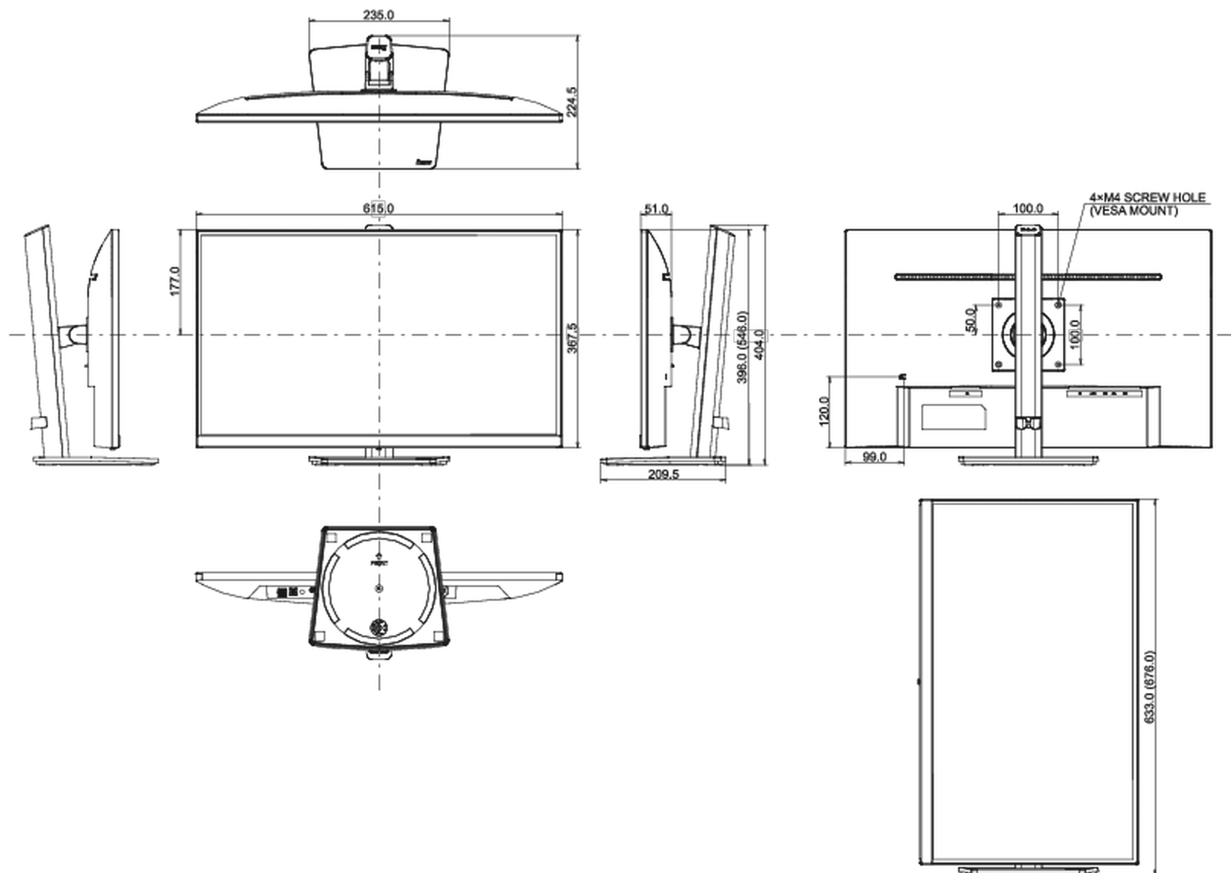

01 DISPLAY CHARACTERISTICS

Design	3-side borderless
Diagonal	27", 68.5cm
Panel	VA matrix, matte finish
Native resolution	1920 x 1080 @75Hz (2.1 megapixel Full HD)
Aspect ratio	16:9
Panel brightness	250 cd/m ²
Static contrast	3000:1
Advanced contrast	80M:1
Response time (GTG)	4ms
Viewing zone	horizontal/vertical: 178°/178°, right/left: 89°/89°, up/down: 89°/89°
Colour support	16.7mIn (sRGB: 96%; NTSC: 72%)
Horizontal Sync	30 - 85kHz
Viewable area W x H	596.7 x 335.7mm, 23.5 x 13.2"
Pixel pitch	0.311mm
Colour	matte, black

04 MECHANICAL

Display position adjustments	height, swivel, tilt, pivot (rotation both sides)
Height adjustment	150mm
Rotation (PIVOT function)	90°
Swivel stand	90°; 45° left; 45° right
Tilt angle	23° up; 5° down
VESA mounting	100 x 100mm
Cable management system	yes

07 SUSTAINABILITY

Regulations	CE, TÜV-Bauart, VCCI-B, PSE, RoHS support, ErP, WEEE, REACH, UKCA
Energy efficiency class (Regulation (EU) 2017/1369)	E
REACH SVHC	above 0.1%: Lead

08 DIMENSIONS / WEIGHT

Product dimensions W x H x D	615 x 396 (546) x 224.5mm
Box dimensions W x H x D	688 x 137 x 485mm
Weight (without box)	5.5kg
Weight (with box)	6.9kg
EAN code	4948570120840