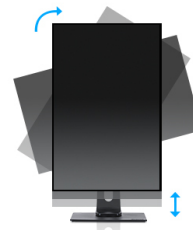

27" Full HD monitor with VA panel and height adjustable stand

The ProLite XUB2794HSU with VA panel ensures accurate and consistent colour reproduction with wide viewing angles. With a stylish slim bezel, the monitor would make an ideal choice for multi-monitor set ups for enhanced productivity. Equipped with speakers, 2 port USB 3.0 hub, headphone socket, HDMI and DisplayPort connections, a blue light reducer function to reduce eye fatigue and an ergonomic 150mm height adjustable stand for optimal user comfort, make this 27" XUB2794HSU-B1 display is ideal for any office or home office application.

VA

VA panel technology offers higher contrast, darker blacks and much better viewing angles than standard TN technology. The screen will look good no matter what angle you look at it.

HAS (150mm) + PIVOT

With a height adjustable stand you will create an ergonomic work posture and position that meets all health and safety requirements. This will not only prevent any health issues but will also increase your productivity. The pivot function allows the screen to rotate from landscape to portrait orientation. This functionality can be useful if the application requires more height than width.

01 DISPLAY CHARACTERISTICS

Design	3-side borderless
Diagonal	27", 68.5cm
Panel	VA matrix, matte finish
Native resolution	1920 x 1080 @75Hz (2.1 megapixel Full HD)
Aspect ratio	16:9
Panel brightness	250 cd/m ²
Static contrast	3000:1
Advanced contrast	80M:1
Response time (GTG)	4ms
Viewing zone	horizontal/vertical: 178°/178°, right/left: 89°/89°, up/down: 89°/89°
Colour support	16.7mIn (sRGB: 96%; NTSC: 72%)
Horizontal Sync	30 - 85kHz
Viewable area W x H	596.7 x 335.7mm, 23.5 x 13.2"
Pixel pitch	0.311mm
Colour	matte, black