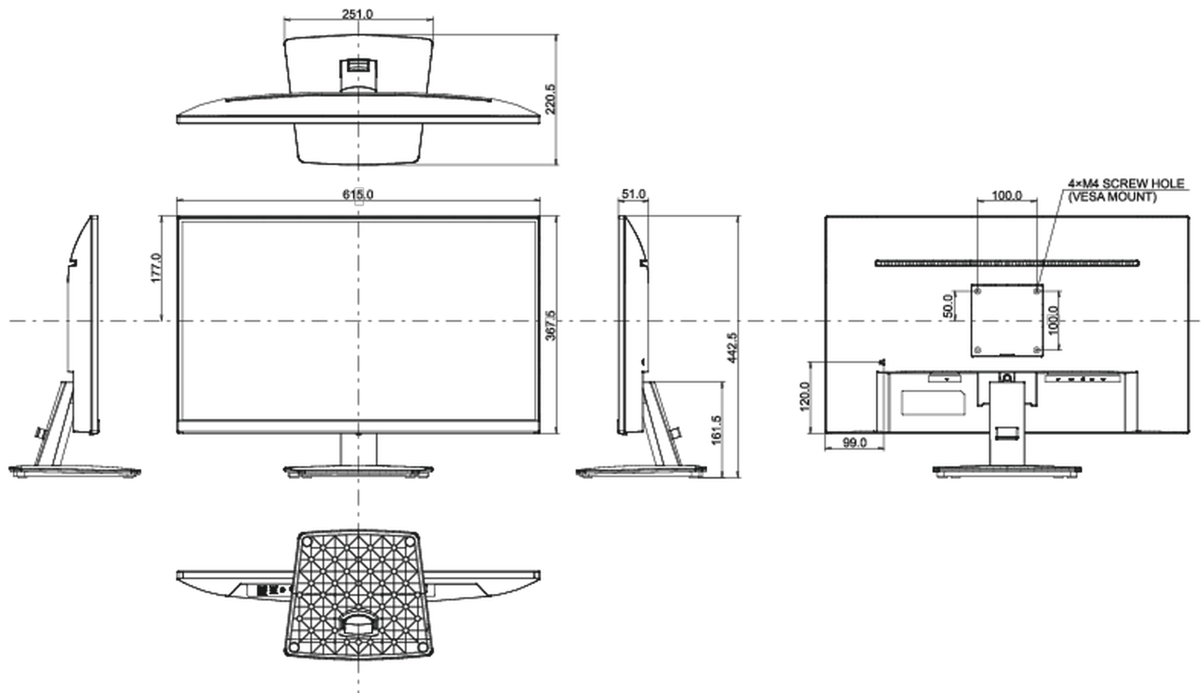

Klasa energetske efikasnosti (Regulation (EU) 2017/1369)

E

REACH SVHC

iznad 0.1%: Olova

08 DIMENZIJE / TEŽINA

Dimenzije proizvoda Š x V x D

615 x 442.5 x 220.5mm

Dimenzije kutije Š x V x D

688 x 435 x 145mm

Težina (bez kutije)

3.9kg

Težina (sa kutijom)

5.2kg

EAN kod

4948570120833

All trademarks and registered trademarks acknowledged. E & O E. Specification subject to change without notice. All LCD's comply with ISO-9241-307:2008 in connection with pixel defects.