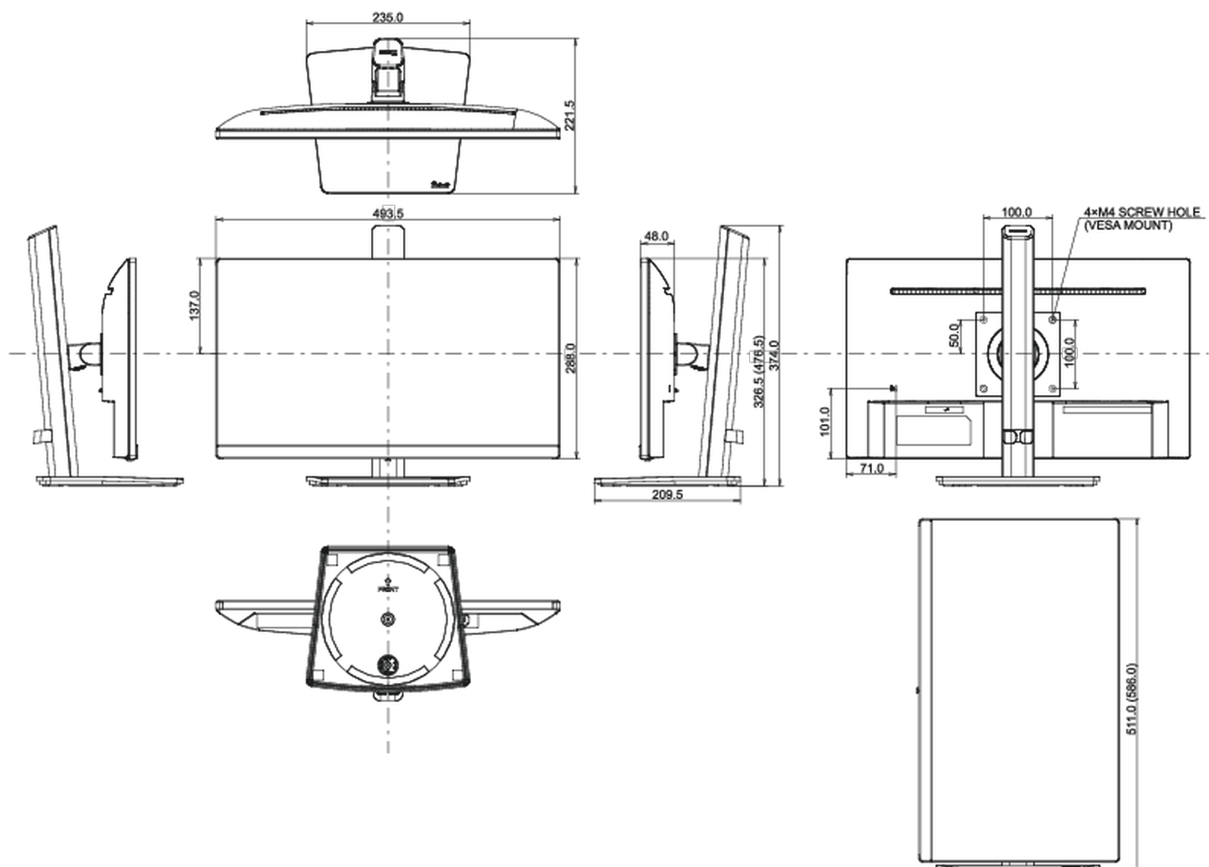

Cable management system

yes

05 ACCESSORIES INCLUDED

Cables

power, USB, HDMI

Other

quick start guide, safety guide

06 POWER MANAGEMENT

Power supply unit

internal

Power supply

AC AC - 100V, 240V, 50Hz

Power usage

13W typical, 0.5W stand by, 0.3W off mode

07 SUSTAINABILITY

Regulations

CE, TÜV-Bauart, VCCI-B, PSE, RoHS support, ErP, WEEE, REACH, UKCA

Energy efficiency class (Regulation (EU) 2017/1369)

D

EPEAT

*registration varies by country, go to www.epeat.net for details

REACH SVHC

above 0.1%: Lead

08 DIMENSIONS / WEIGHT

Product dimensions W x H x D

493.5 x 326.5 (476.5) x 221.5mm

Box dimensions W x H x D

615 x 125 x 400mm

Weight (without box)

4.2kg

Weight (with box)

5.0kg

EAN code

4948570120789