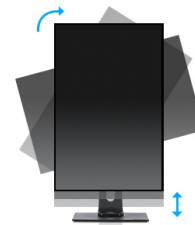

HAS + Pivot

With a height adjustable stand you will create an ergonomic work posture and position that meets all health and safety requirements. This will not only prevent any health issues but will also increase your productivity. The pivot function allows the screen to rotate from landscape to portrait orientation. This functionality can be useful if the application requires more height than width.