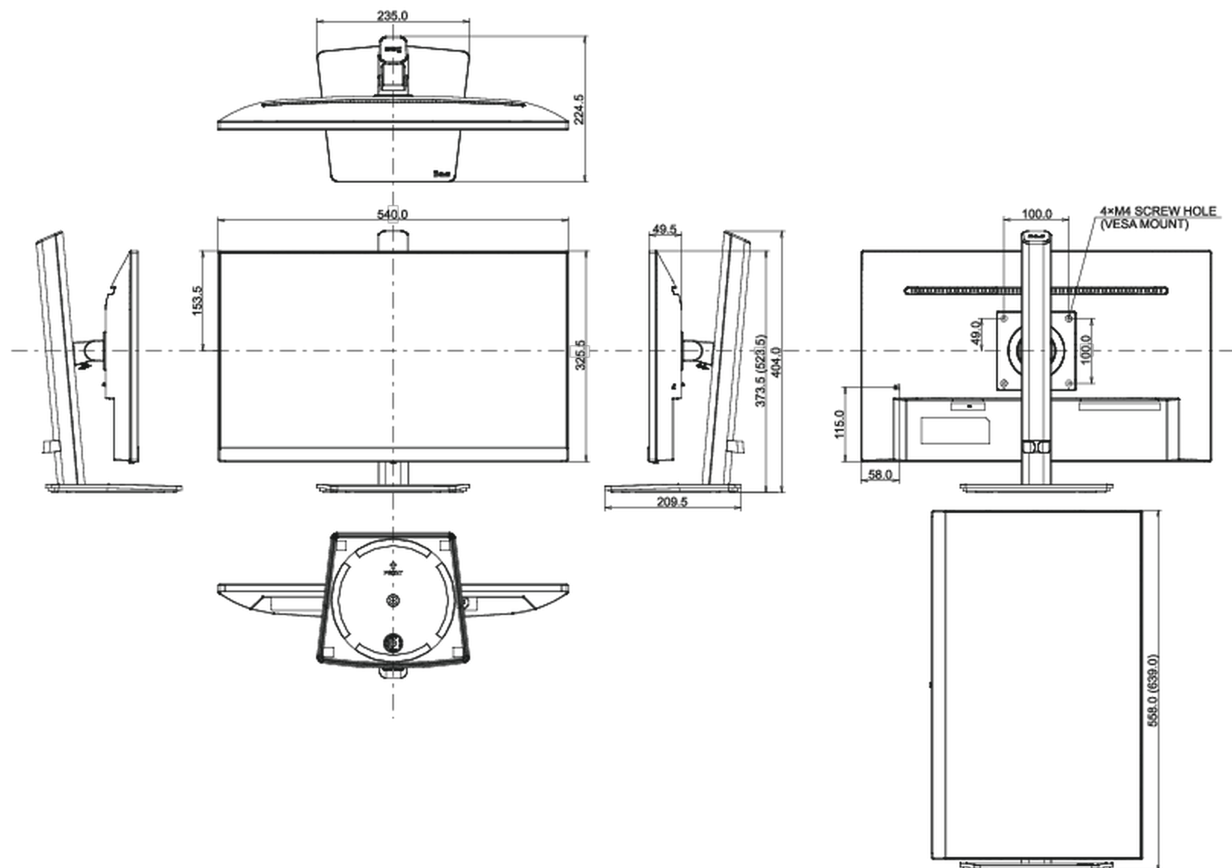

04 MECHANICAL

Display position adjustments	height, swivel, tilt, pivot (rotation both sides)
Height adjustment	150mm
Rotation (PIVOT function)	90°
Swivel stand	90°; 45° left; 45° right
Tilt angle	23° up; 5° down
VESA mounting	100 x 100mm
Cable management system	yes

Product dimensions W x H x D	540 x 373.5 (523.5) x 224.5mm
Box dimensions W x H x D	685 x 125 x 403mm
Weight (without box)	4.8kg
Weight (with box)	5.7kg
EAN code	4948570120802

All trademarks and registered trademarks acknowledged. E & O E. Specification subject to change without notice. All LCD's comply with ISO-9241-307:2008 in connection with pixel defects.