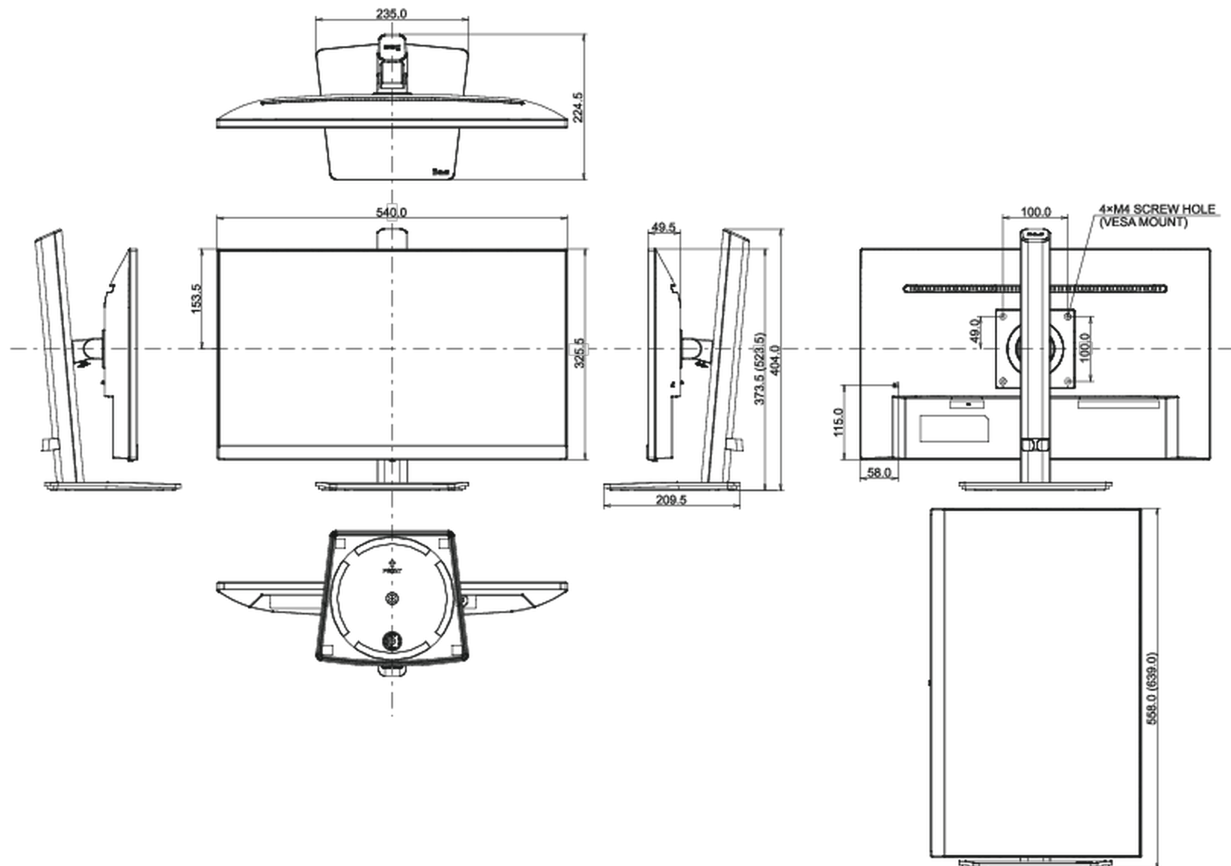

## 04 MECHANICAL

<b>Display position adjustments</b>	height, swivel, tilt, pivot (rotation both sides)
<b>Height adjustment</b>	150mm
<b>Rotation (PIVOT function)</b>	90°
<b>Swivel stand</b>	90°; 45° left; 45° right
<b>Tilt angle</b>	23° up; 5° down
<b>VESA mounting</b>	100 x 100mm
<b>Cable management system</b>	yes

## 08 DIMENSIONS / WEIGHT

Product dimensions W x H x D	540 x 373.5 (523.5) x 224.5mm
Box dimensions W x H x D	685 x 125 x 403mm
Weight (without box)	4.8kg
Weight (with box)	5.7kg
EAN code	4948570120802