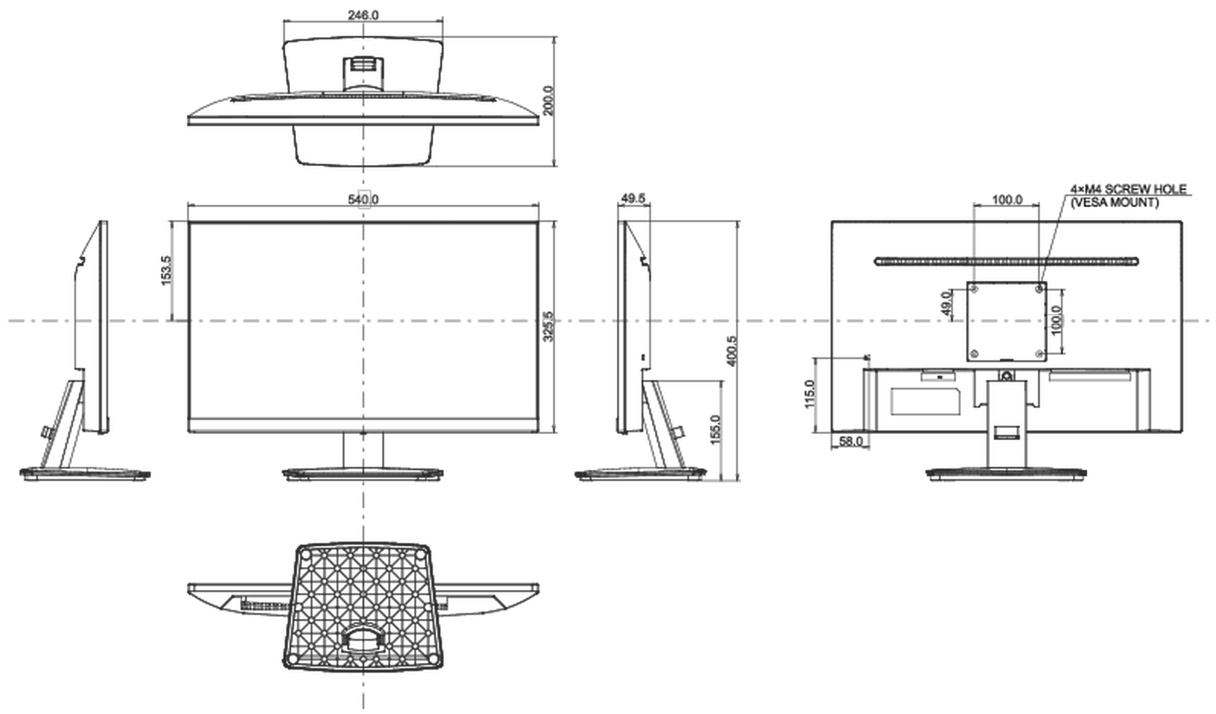

04 MECHANICAL

| | |
|-------------------------------------|-----------------|
| Display position adjustments | tilt |
| Tilt angle | 22° up; 4° down |
| VESA mounting | 100 x 100mm |
| Cable management system | yes |

E

REACH SVHC

above 0.1%: Lead

08 DIMENSIONS / WEIGHT

Product dimensions W x H x D

540 x 400.5 x 200mm

Box dimensions W x H x D

613 x 125 x 403mm

Weight (without box)

3.2kg

Weight (with box)

4.0kg

EAN code

4948570120796

All trademarks and registered trademarks acknowledged. E & O E. Specification subject to change without notice. All LCD's comply with ISO-9241-307:2008 in connection with pixel defects.