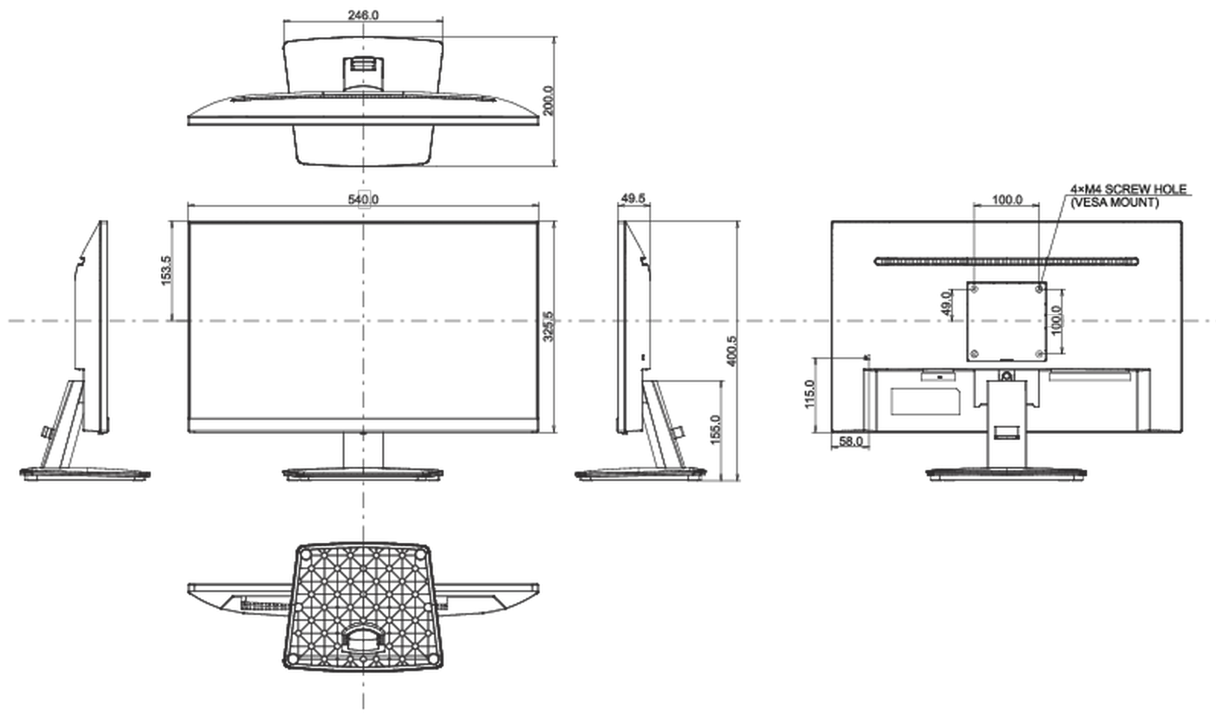

Other

quick start guide, safety guide

06 POWER MANAGEMENT

Power supply unit

internal

Power supply

AC 100 - 240V, 50/60Hz

Power usage

19W typical, 0.5W stand by, 0.3W off mode

07 SUSTAINABILITY

Regulations

CE, TÜV-Bauart, EAC, VCCI-B, PSE, RoHS support, ErP, WEEE, REACH, UKCA

Energy efficiency class (Regulation (EU) 2017/1369)

E

REACH SVHC

above 0.1%: Lead

08 DIMENSIONS / WEIGHT

Product dimensions W x H x D

540 x 400.5 x 200mm

Box dimensions W x H x D

613 x 125 x 403mm

Weight (without box)

3.2kg

Weight (with box)

4.0kg

EAN code

4948570120796

All trademarks and registered trademarks acknowledged. E & O E. Specification subject to change without notice. All LCD's comply with ISO-9241-307:2008 in connection with pixel defects.