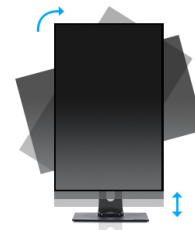

24” Full HD monitor with VA panel and height adjustable stand

The ProLite XUB2494HSU with VA panel ensures accurate and consistent colour reproduction with wide viewing angles. With a stylish slim bezel, the monitor would make an ideal choice for multi-monitor set ups for enhanced productivity. Equipped with speakers, 2 port USB 3.0 hub, headphone socket, HDMI and DisplayPort connections, a blue light reducer function to reduce eye fatigue and an ergonomic 150mm height adjustable stand for optimal user comfort, make this 24” XUB2494HSU-B2 display is ideal for any office or home office application.

VA

VA panel technology offers higher contrast, darker blacks and much better viewing angles than standard TN technology. The screen will look good no matter what angle you look at it.

HAS (150mm) + PIVOT

With a height adjustable stand you will create an ergonomic work posture and position that meets all health and safety requirements. This will not only prevent any health issues but will also increase your productivity. The pivot function allows the screen to rotate from landscape to portrait orientation. This functionality can be useful if the application requires more height than width.

01 DISPLAY CHARACTERISTICS

Design	3-side borderless
Diagonal	23.8", 60.5cm
Panel	VA matrix, matte finish
Native resolution	1920 x 1080 @75Hz (2.1 megapixel Full HD)
Aspect ratio	16:9
Panel brightness	250 cd/m ²
Static contrast	3000:1
Advanced contrast	80M:1
Response time (GTG)	4ms
Viewing zone	horizontal/vertical: 178°/178°, right/left: 89°/89°, up/down: 89°/89°
Colour support	16.7mIn (sRGB: 96%; NTSC: 72%)
Horizontal Sync	30 - 85kHz
Viewable area W x H	527 x 296.5mm, 20.7 x 11.7"
Pixel pitch	0.275mm
Colour	matte, black