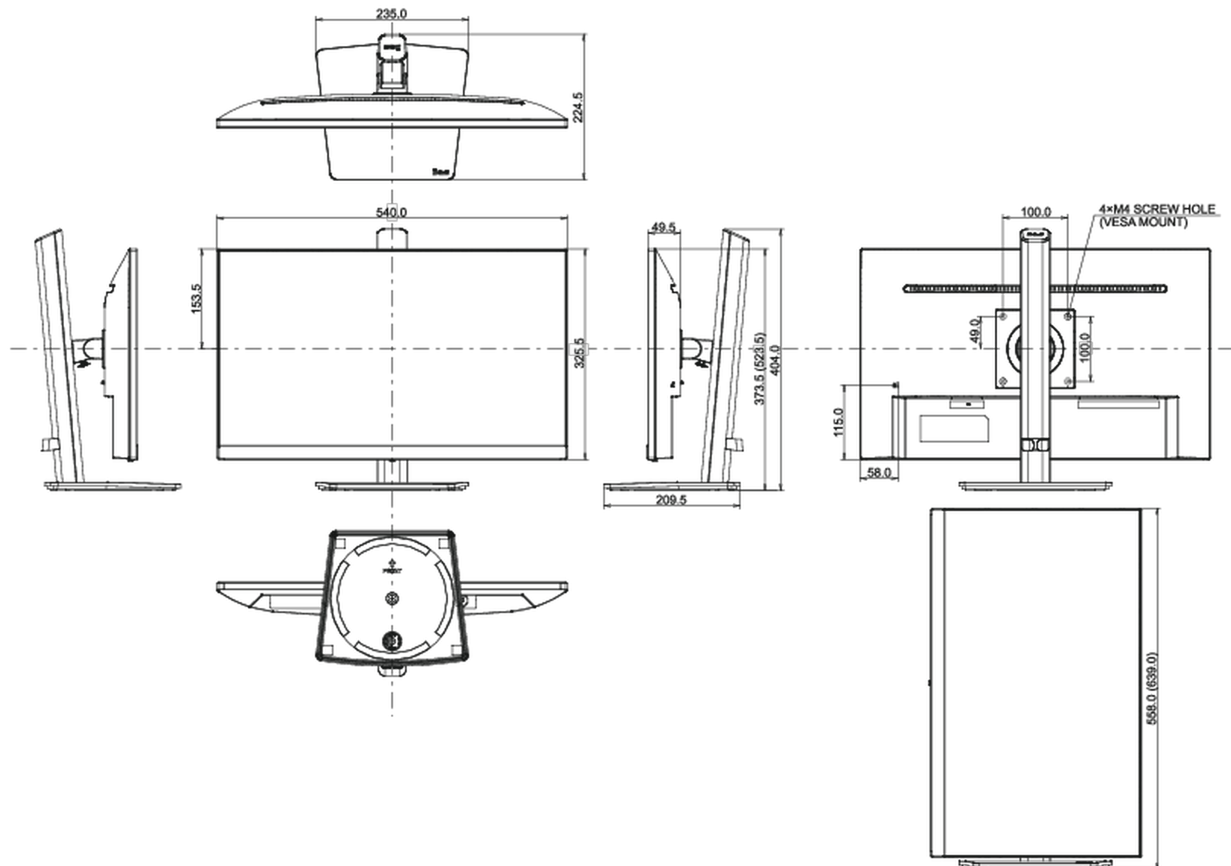

04 MECHANICAL

Display position adjustments	swivel, tilt, pivot (rotation both sides)
Height adjustment	150mm
Rotation (PIVOT function)	90°
Swivel stand	90°; 45° left; 45° right
Tilt angle	23° up; 5° down
VESA mounting	100 x 100mm
Cable management system	yes

Product dimensions W x H x D	540 x 373.5 (523.5) x 209.5mm
Box dimensions W x H x D	685 x 125 x 403mm
Weight (without box)	4.8kg
Weight (with box)	5.7kg
EAN code	4948570120826

All trademarks and registered trademarks acknowledged. E & O E. Specification subject to change without notice. All LCD's comply with ISO-9241-307:2008 in connection with pixel defects.