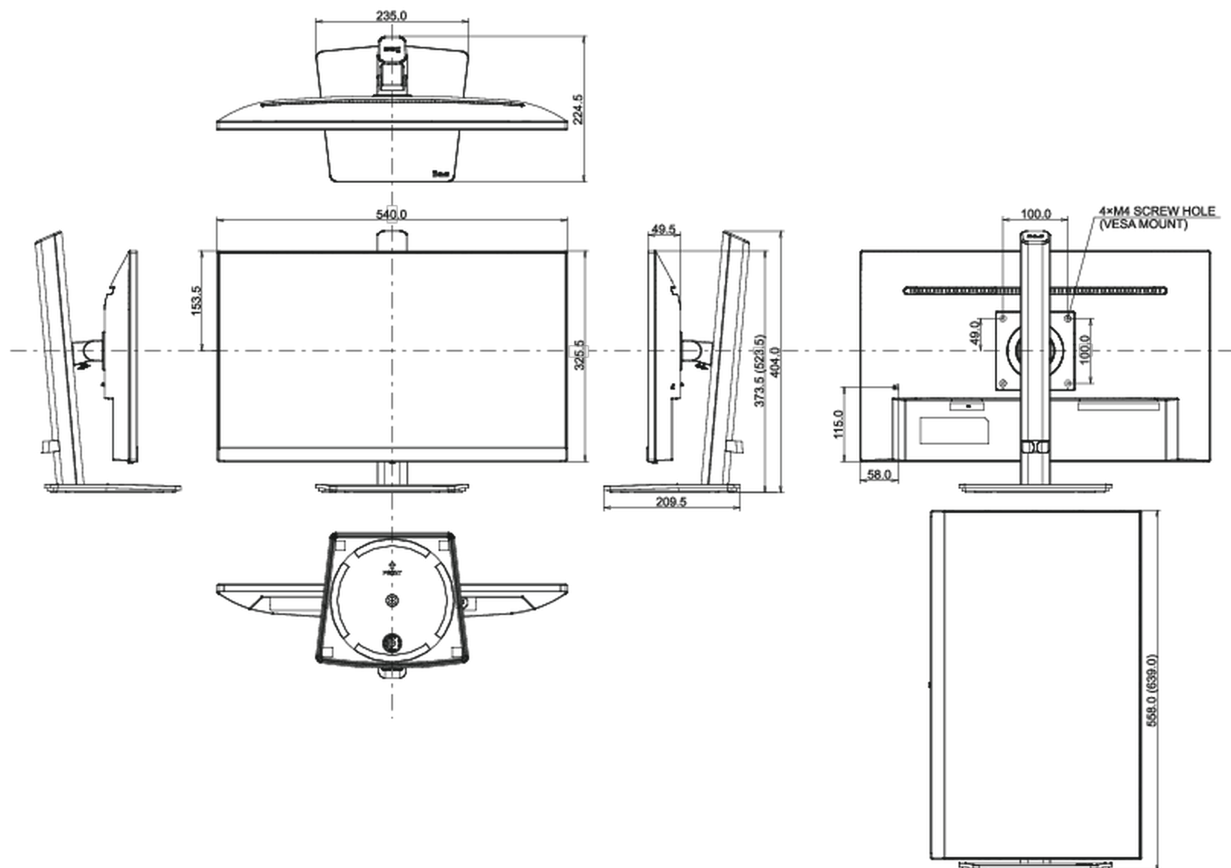

04 MECHANICAL

Display position adjustments	swivel, tilt, pivot (rotation both sides)
Height adjustment	150mm
Rotation (PIVOT function)	90°
Swivel stand	90°; 45° left; 45° right
Tilt angle	23° up; 5° down
VESA mounting	100 x 100mm
Cable management system	yes

Product dimensions W x H x D	540 x 373.5 (523.5) x 209.5mm
Box dimensions W x H x D	685 x 125 x 403mm
Weight (without box)	4.8kg
Weight (with box)	5.7kg
EAN code	4948570120826

All trademarks and registered trademarks acknowledged. E & O E. Specification subject to change without notice. All LCD's comply with ISO-9241-307:2008 in connection with pixel defects.