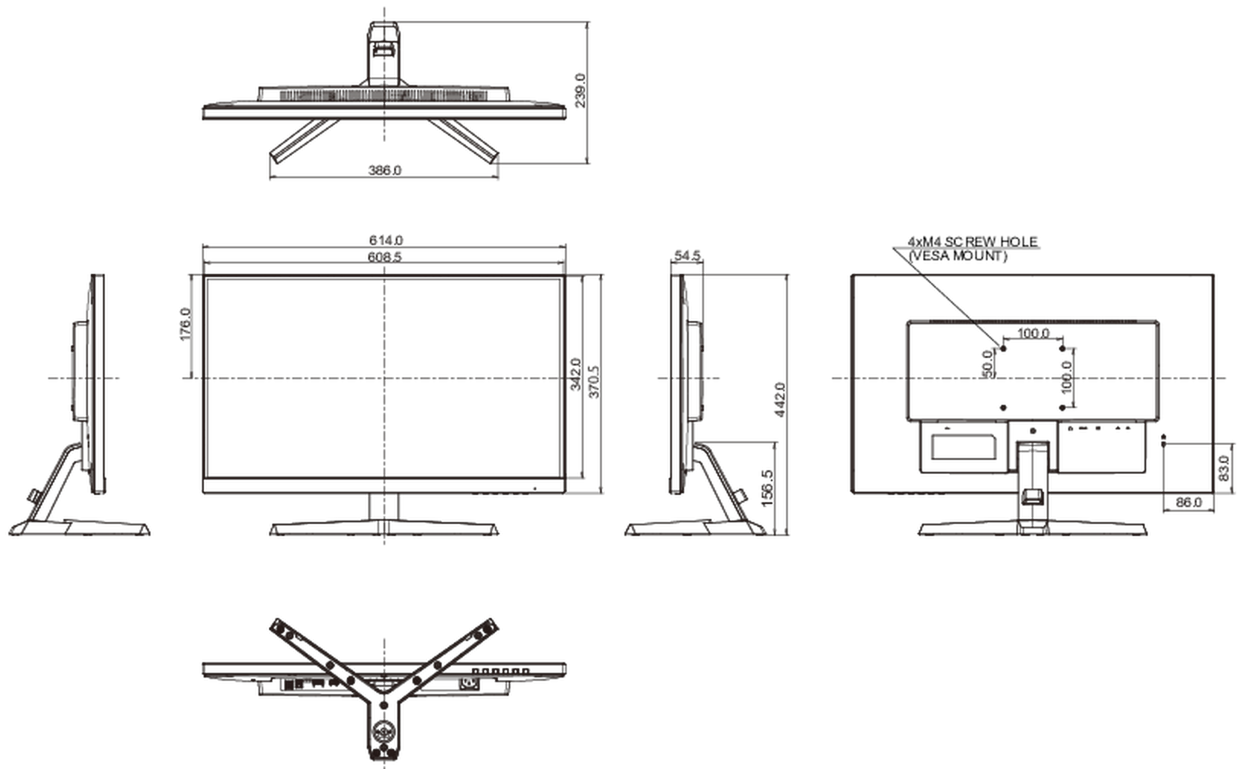

## 04 MECHANICAL

Display position adjustments	tilt
Tilt angle	21.5° up; 3.5° down
VESA mounting	100 x 100mm
Cable management system	yes

## 08 DIMENSIONS / WEIGHT

Product dimensions W x H x D 614 x 442 x 239mm

Weight (without box) 4.4kg

EAN code 4948570121069

All trademarks and registered trademarks acknowledged. E & O E. Specification subject to change without notice. All LCD's comply with ISO-9241-307:2008 in connection with pixel defects.