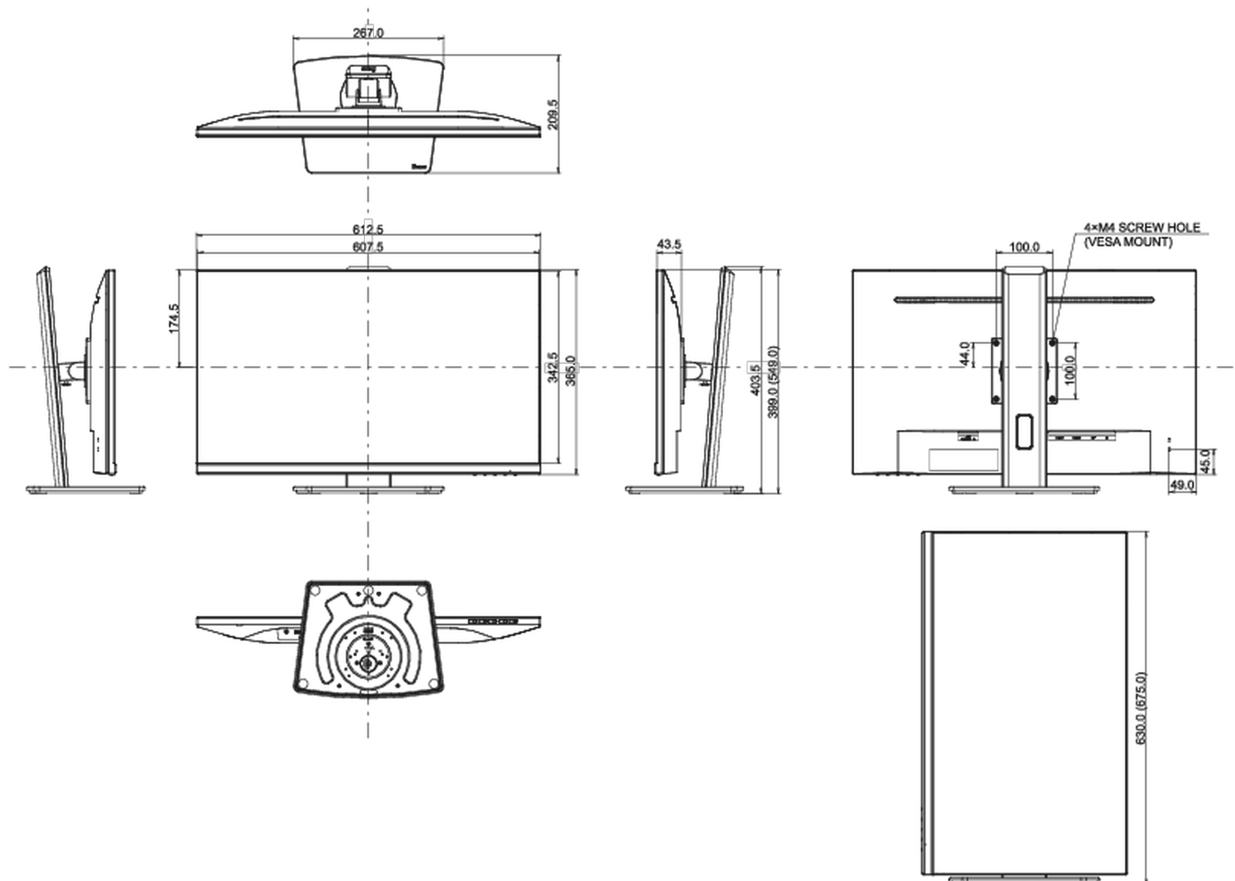

04 MECHANICAL

Display position adjustments	height, pivot (rotation), swivel, tilt
Height adjustment	150mm
Rotation (PIVOT function)	90°
Swivel stand	90°; 45° left; 45° right
Tilt angle	23° up; 5° down
VESA mounting	100 x 100mm
Cable management system	yes

05 ACCESSORIES INCLUDED

Cables	power, HDMI
Other	quick start guide, safety guide

06 POWER MANAGEMENT

Power supply unit	internal
Power supply	AC 100 - 240V, 50/60Hz
Power usage	25W typical, 0.5W stand by, 0.5W off mode

Product dimensions W x H x D	612.5 x 399 (549) x 209.5mm
Box dimensions W x H x D	688 x 435 x 155mm
Weight (without box)	6.2kg
Weight (with box)	7.7kg
EAN code	4948570118946

All trademarks and registered trademarks acknowledged. E & O E. Specification subject to change without notice. All LCD's comply with ISO-9241-307:2008 in connection with pixel defects.