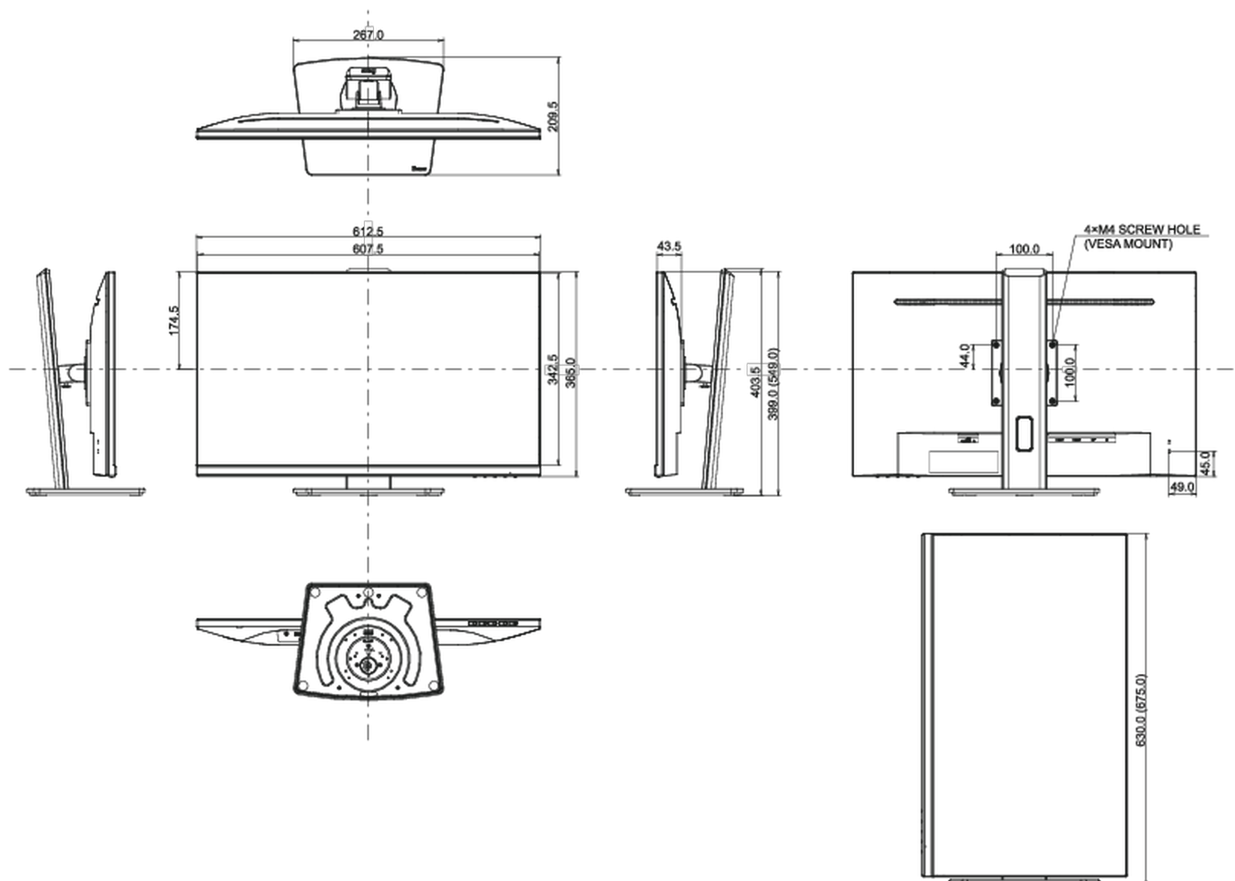

04 MECHANICAL

Display position adjustments	height, pivot (rotation), swivel, tilt
Height adjustment	150mm
Rotation (PIVOT function)	90°
Swivel stand	90°; 45° left; 45° right
Tilt angle	23° up; 5° down
VESA mounting	100 x 100mm
Cable management system	yes

05 ACCESSORIES INCLUDED

Cables	power, HDMI
Other	quick start guide, safety guide

06 POWER MANAGEMENT

Power supply unit	internal
Power supply	AC 100 - 240V, 50/60Hz
Power usage	25W typical, 0.5W stand by, 0.5W off mode

Product dimensions W x H x D	612.5 x 399 (549) x 209.5mm
Box dimensions W x H x D	688 x 435 x 155mm
Weight (without box)	6.2kg
Weight (with box)	7.7kg
EAN code	4948570118946

All trademarks and registered trademarks acknowledged. E & O E. Specification subject to change without notice. All LCD's comply with ISO-9241-307:2008 in connection with pixel defects.