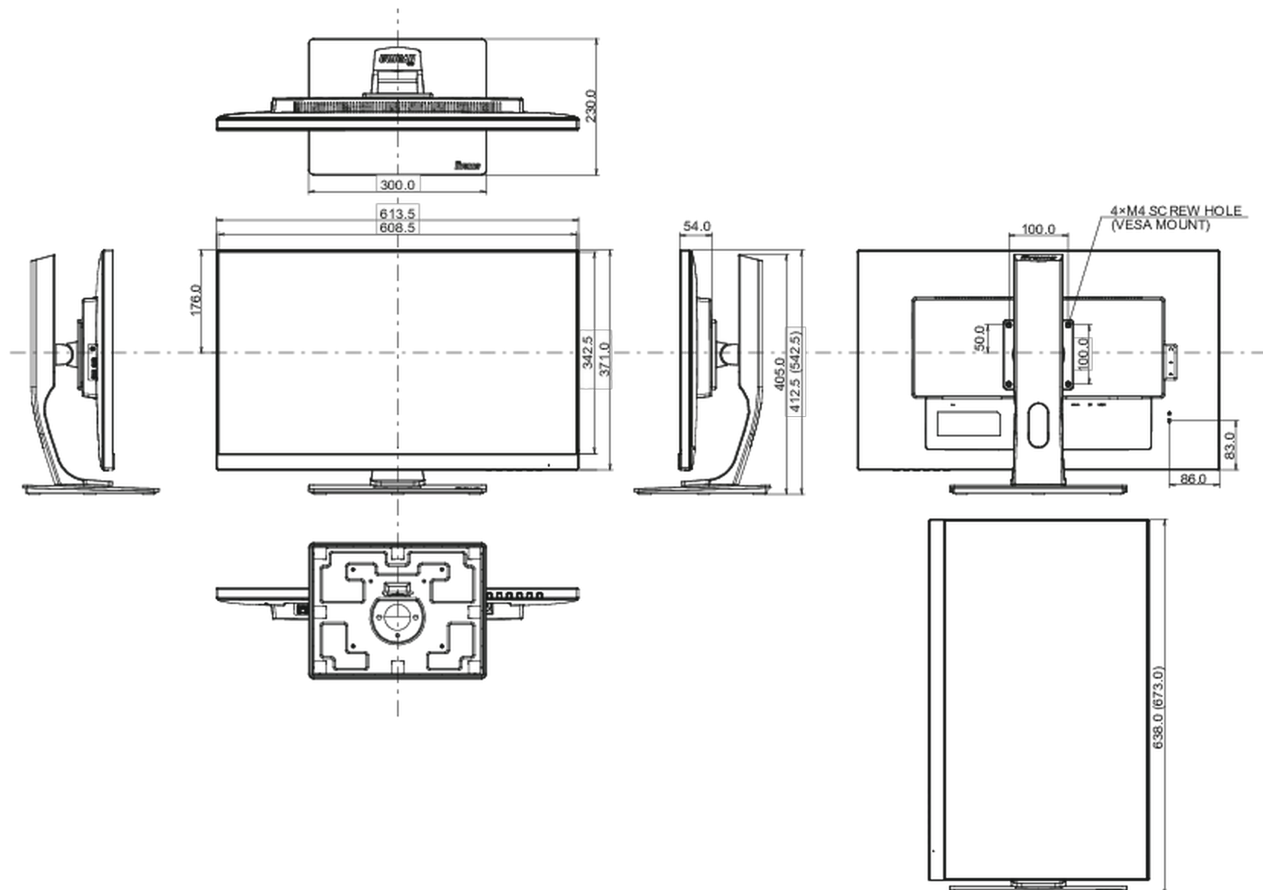

01 DISPLAY CHARACTERISTICS

Design	3-side borderless
Diagonal	27", 68.5cm
Panel	IPS Panel Technology LED, matte finish
Native resolution	2560 x 1440 @75Hz (DisplayPort&HDMI, 3.7megapixel WQHD)
Aspect ratio	16:9
Panel brightness	350 cd/m ²
Static contrast	1000:1
Advanced contrast	80M:1
Response time (GTG)	4ms
Viewing zone	horizontal/vertical: 178°/178°, right/left: 89°/89°, up/down: 89°/89°
Colour support	16.7mIn (sRGB: 99%; NTSC: 72%)
Horizontal Sync	30 - 120kHz
Viewable area W x H	596.7 x 335.7mm, 23.5 x 13.2"
Pixel pitch	0.233mm
Colour	matte, black

04 MECHANICAL

Display position adjustments	height, swivel, tilt, pivot (rotation both sides)
Height adjustment	130mm
Rotation (PIVOT function)	90°
Swivel stand	90°; 45° left; 45° right
Tilt angle	22° up; 5° down
VESA mounting	100 x 100mm
Cable management system	yes

05 ACCESSORIES INCLUDED

Cables	power, HDMI, DP, USB-C
Other	quick start guide, safety guide

06 POWER MANAGEMENT

Power supply unit	internal
Power supply	AC 100 - 240V, 50/60Hz
Power usage	21W typical, 0.5W stand by, 0.5W off mode

Product dimensions W x H x D	613.5 x 412.5(542.5) x 230mm
Box dimensions W x H x D	692 x 198 x 490mm
Weight (without box)	7.5kg
Weight (with box)	9.3kg
EAN code	4948570117932

All trademarks and registered trademarks acknowledged. E & O E. Specification subject to change without notice. All LCD's comply with ISO-9241-307:2008 in connection with pixel defects.