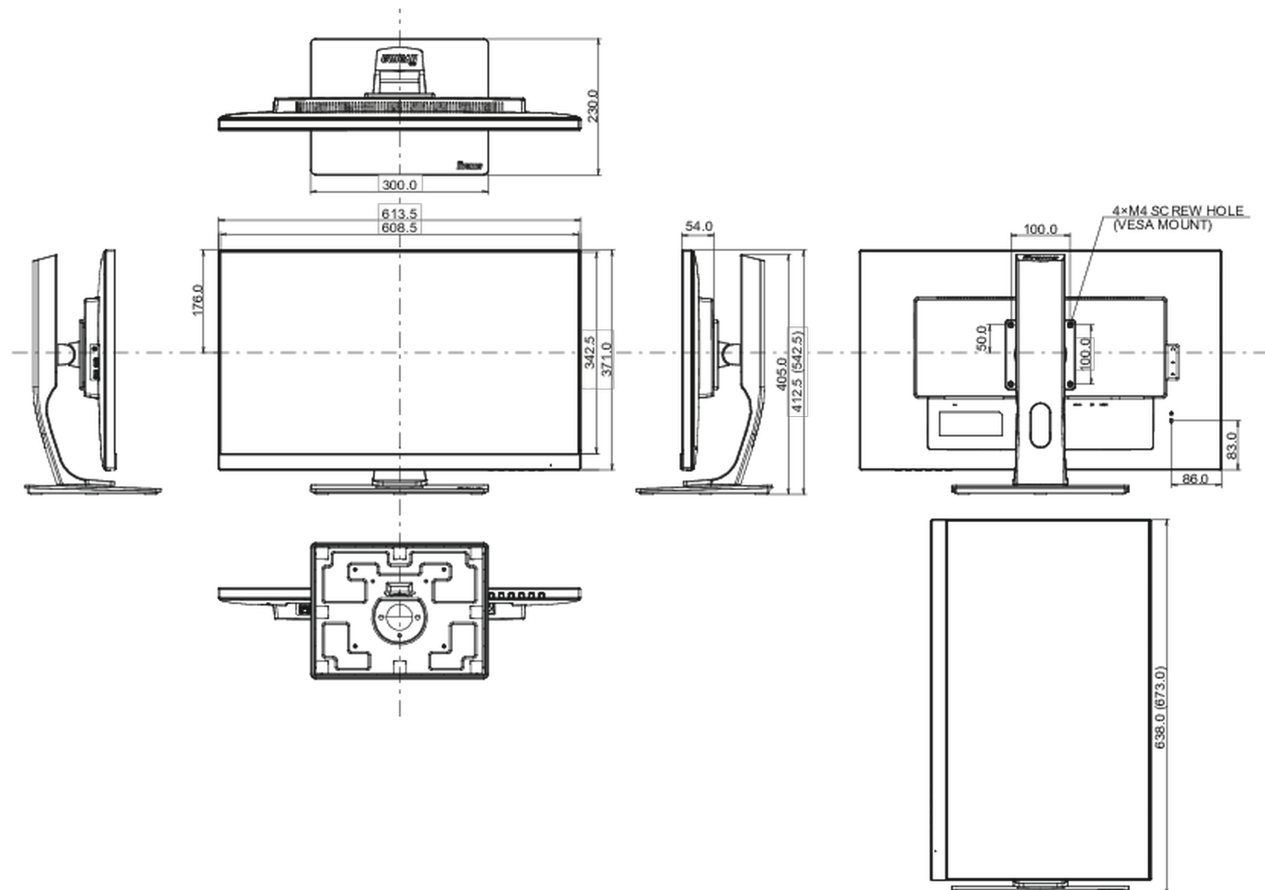

## 04 MECHANICAL

<b>Display position adjustments</b>	height, swivel, tilt, pivot (rotation both sides)
<b>Height adjustment</b>	130mm
<b>Rotation (PIVOT function)</b>	90°
<b>Swivel stand</b>	90°; 45° left; 45° right
<b>Tilt angle</b>	22° up; 5° down
<b>VESA mounting</b>	100 x 100mm
<b>Cable management system</b>	yes

## 08 DIMENSIONS / WEIGHT

Product dimensions W x H x D	613.5 x 412.5(542.5) x 230mm
Box dimensions W x H x D	692 x 198 x 490mm
Weight (without box)	7.5kg
Weight (with box)	9.3kg
EAN code	4948570117932

*All trademarks and registered trademarks acknowledged. E & O E. Specification subject to change without notice. All LCD's comply with ISO-9241-307:2008 in connection with pixel defects.*