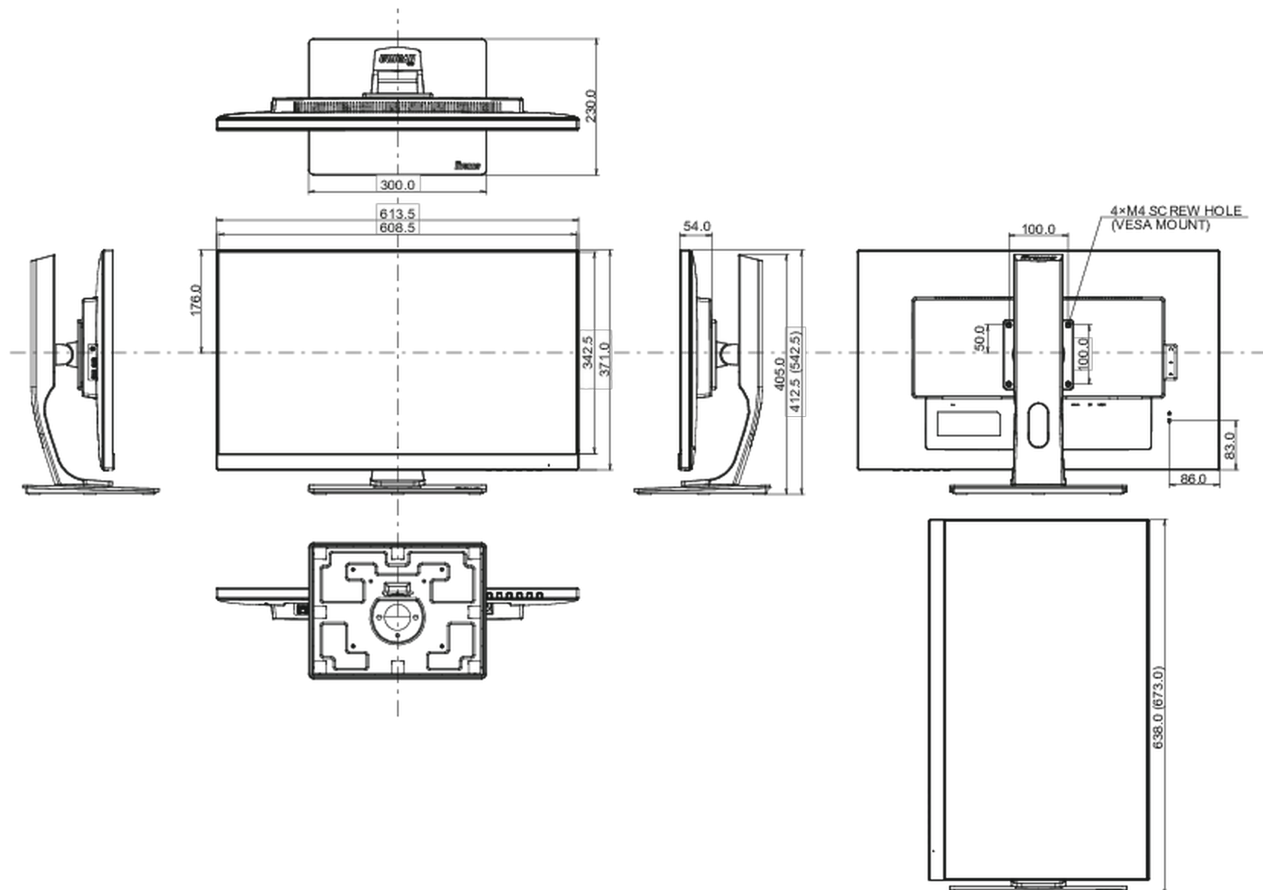

## 04 MECHANICAL

<b>Display position adjustments</b>	height, swivel, tilt, pivot (rotation both sides)
<b>Height adjustment</b>	130mm
<b>Rotation (PIVOT function)</b>	90°
<b>Swivel stand</b>	90°; 45° left; 45° right
<b>Tilt angle</b>	22° up; 5° down
<b>VESA mounting</b>	100 x 100mm
<b>Cable management system</b>	yes

## 08 DIMENSIONS / WEIGHT

Product dimensions W x H x D	613.5 x 412.5(542.5) x 230mm
Box dimensions W x H x D	692 x 198 x 490mm
Weight (without box)	7.5kg
Weight (with box)	9.3kg
EAN code	4948570117932

*All trademarks and registered trademarks acknowledged. E & O E. Specification subject to change without notice. All LCD's comply with ISO-9241-307:2008 in connection with pixel defects.*