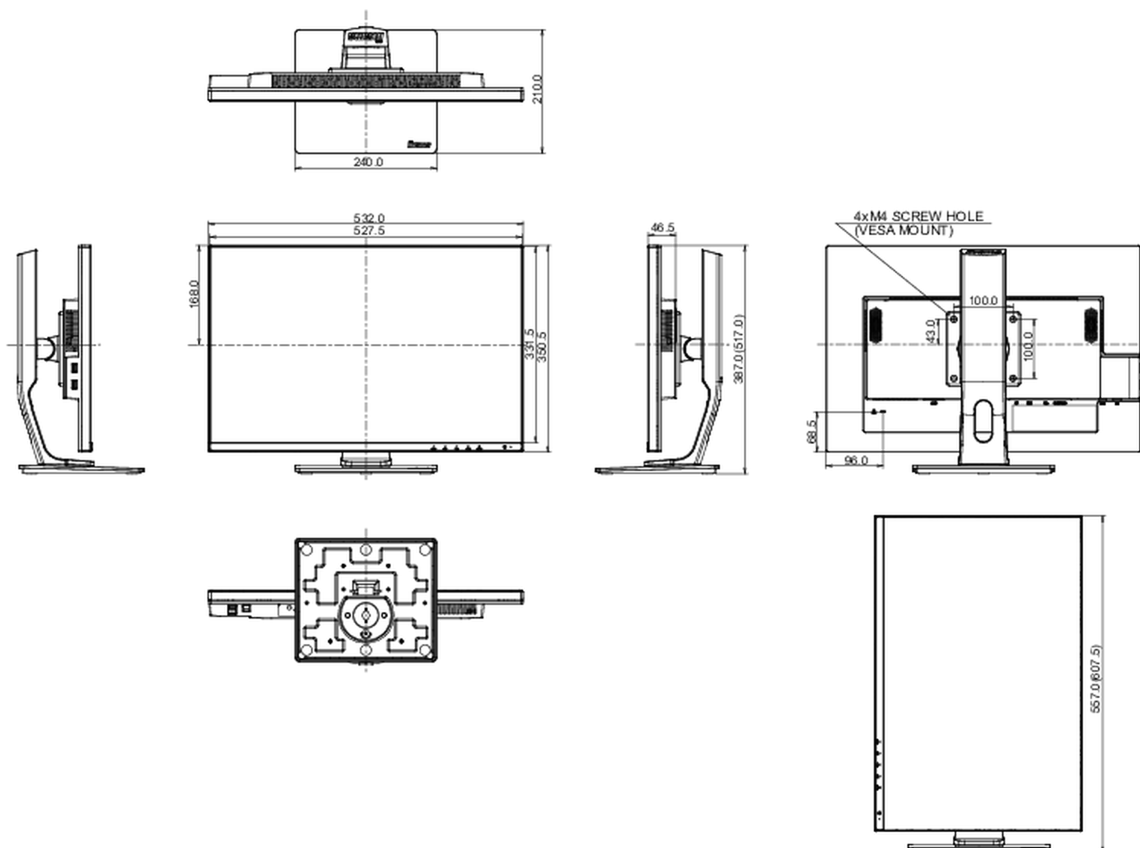

01 DISPLAY CHARACTERISTICS

Design	3-side borderless
Diagonal	24.1", 61.13cm
Panel	IPS, matte finish
Native resolution	1920 x 1200 @60Hz (2.3 megapixel)
Aspect ratio	16:10
Panel brightness	300 cd/m ²
Static contrast	1000:1
Advanced contrast	5M:1
Response time (GTG)	4ms
Viewing zone	horizontal/vertical: 178°/178°, right/left: 89°/89°, up/down: 89°/89°
Colour support	16.7mIn (sRGB: 99%; NTSC: 72%)
Horizontal Sync	24 - 82kHz
Viewable area W x H	518.4 x 324mm
Pixel pitch	0.27mm
Colour	matte, black

04 MECHANICAL

Display position adjustments	height, pivot (rotation), swivel, tilt
Height adjustment	130mm
Rotation (PIVOT function)	90°
Swivel stand	90°; 45° left; 45° right
Tilt angle	22° up; 5° down
VESA mounting	100 x 100mm

08 DIMENSIONS / WEIGHT

Product dimensions W x H x D	532 x 387 (517) x 210mm
Box dimensions W x H x D	675 x 190 x 420mm
Weight (without box)	5.88kg
Weight (with box)	7.59kg
EAN code	4948570119516

All trademarks and registered trademarks acknowledged. E & O E. Specification subject to change without notice. All LCD's comply with ISO-9241-307:2008 in connection with pixel defects.