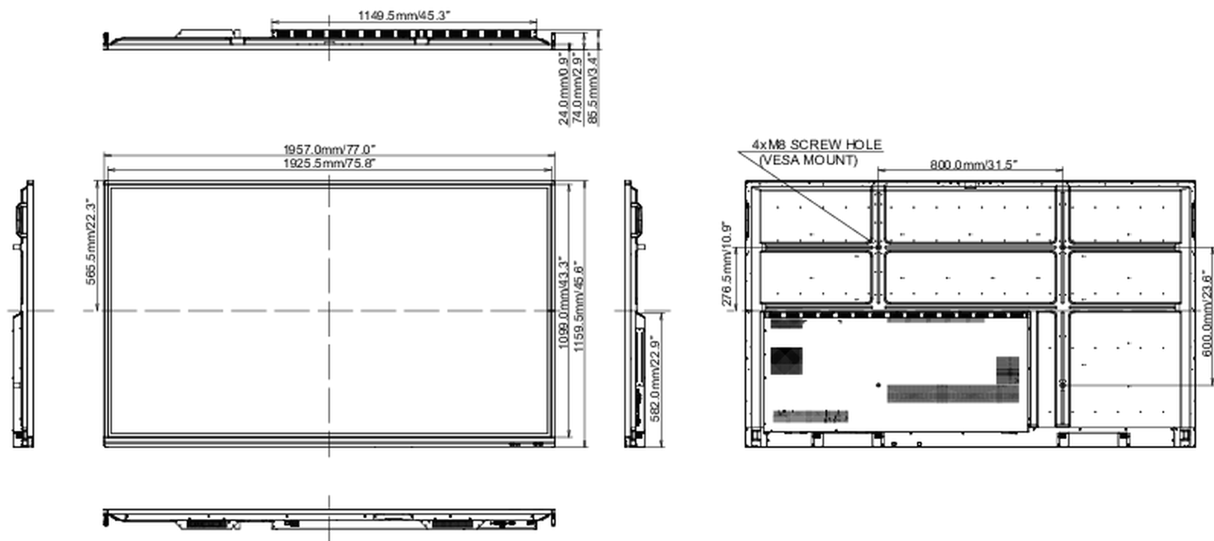

10 DIMENZIJE / TEŽINA

Dimenzije proizvoda Š x V x D 1957 x 1160 x 86mm

Dimenzije kutije Š x V x D 2110 x 225 x 1283mm

Težina (bez kutije) 64.7kg

Težina (sa kutijom) 81.2kg

EAN kod 4948570120444

All trademarks and registered trademarks acknowledged. E & O E. Specification subject to change without notice. All LCD's comply with ISO-9241-307:2008 in connection with pixel defects.