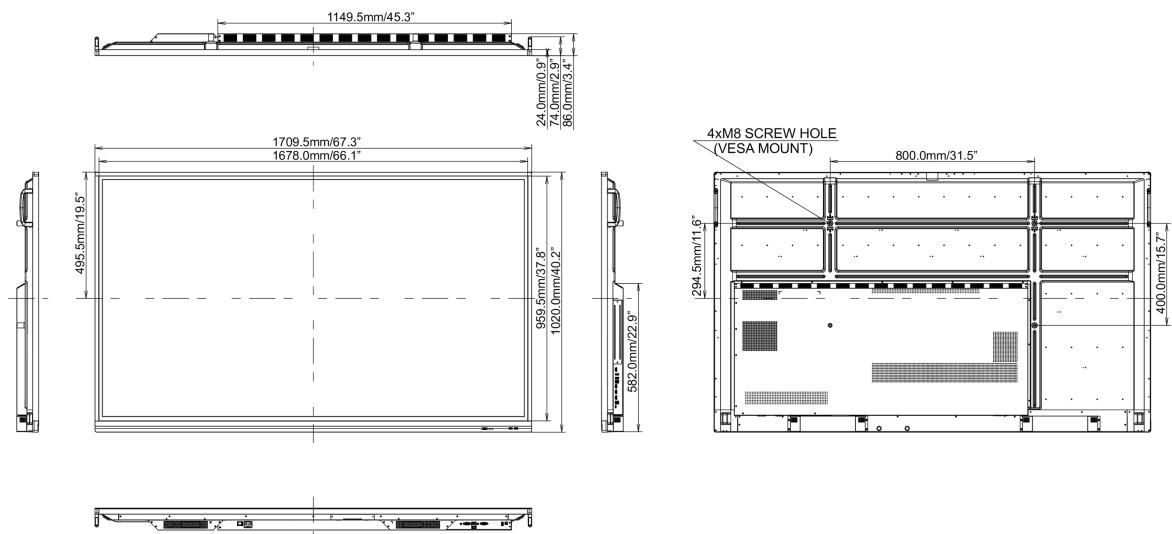

09 SUSTAINABILITY

Regulations

CB, CE, TÜV-Bauart, EAC, RoHS support, ErP, WEEE, REACH (RoHS)

REACH SVHC

above 0.1%: Lead

10 DIMENSIONS / WEIGHT

Product dimensions W x H x D

1709 x 1020 x 86mm

Box dimensions W x H x D

1863 x 225 x 1140mm

Weight (without box)

50.8kg

Weight (with box)

62kg

EAN code

4948570120437

© IYAMA CORPORATION. ALL RIGHTS RESERVED