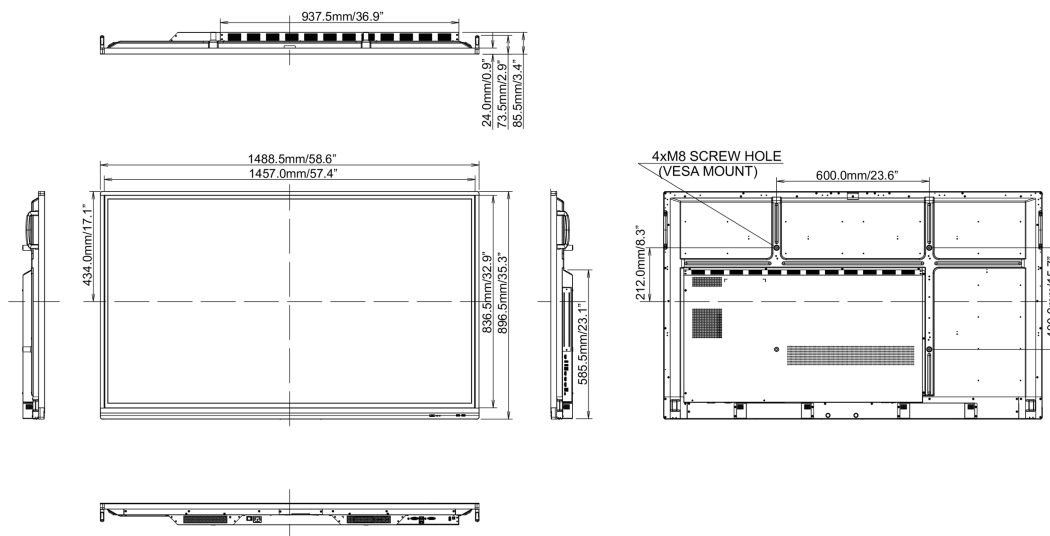

## 10 DIMENZIJE / TEŽINA

Dimenzije proizvoda Š x V x D 1488 x 897 x 86mm

Dimenzije kutije Š x V x D 1628 x 208 x 1005mm

Težina (bez kutije) 37kg

Težina (sa kutijom) 47.6kg

EAN kod 4948570120420

All trademarks and registered trademarks acknowledged. E & O E. Specification subject to change without notice. All LCD's comply with ISO-9241-307:2008 in connection with pixel defects.