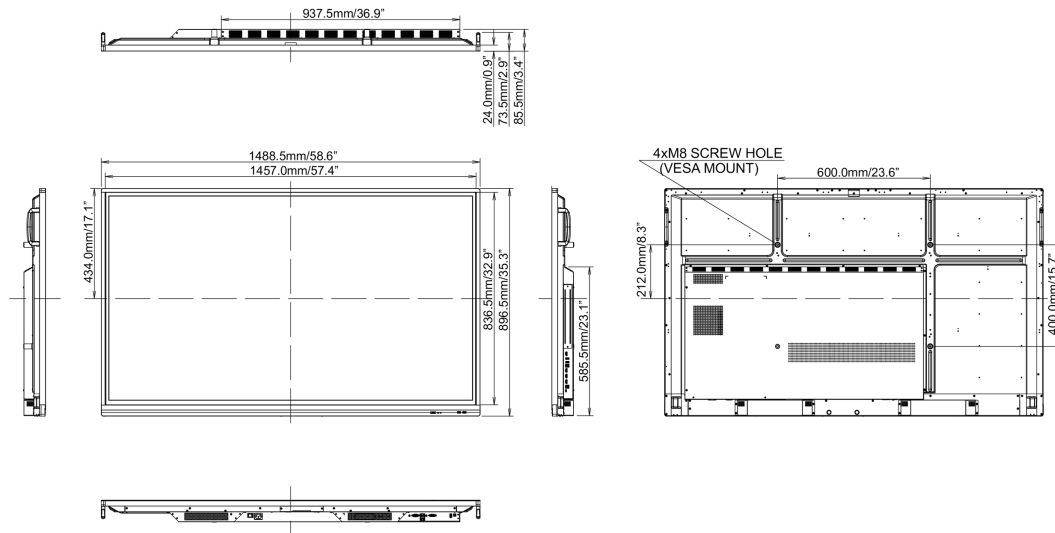

09 SUSTAINABILITY

Regulations

CB, CE, TÜV-Bauart, EAC, RoHS support, ErP, WEEE, REACH (RoHS)

REACH SVHC

above 0.1%: Lead

10 DIMENSIONS / WEIGHT

Product dimensions W x H x D

1488 x 897 x 86mm

Box dimensions W x H x D

1628 x 208 x 1005mm

Weight (without box)

37kg

Weight (with box)

47.6kg

EAN code

4948570120420

© IYAMA CORPORATION. ALL RIGHTS RESERVED