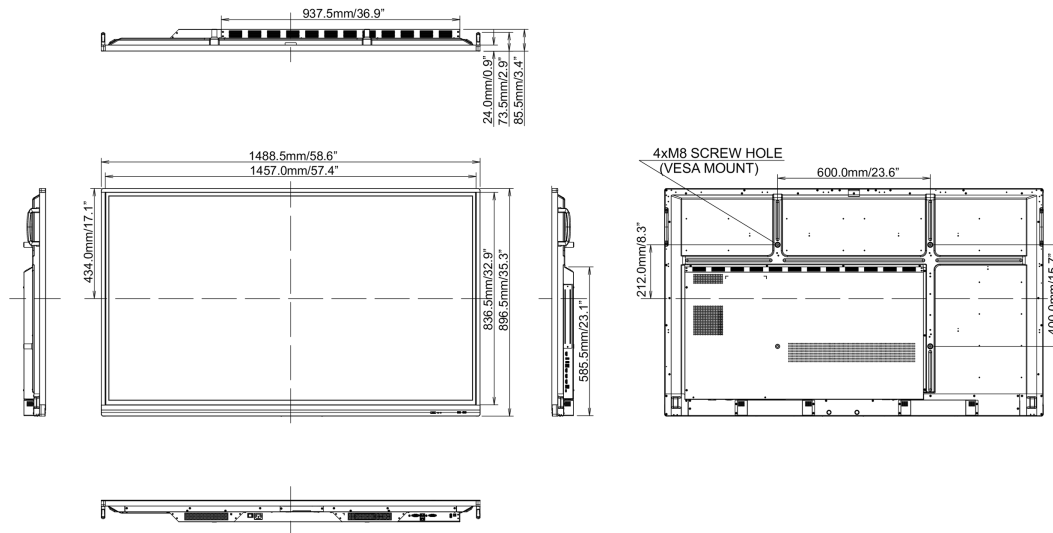

## 10 DIMENSIONS / WEIGHT

Product dimensions W x H x D 1488 x 897 x 86mm

Box dimensions W x H x D 1628 x 208 x 1005mm

Weight (without box) 37kg

Weight (with box) 47.6kg

EAN code 4948570120420

All trademarks and registered trademarks acknowledged. E & O E. Specification subject to change without notice. All LCD's comply with ISO-9241-307:2008 in connection with pixel defects.