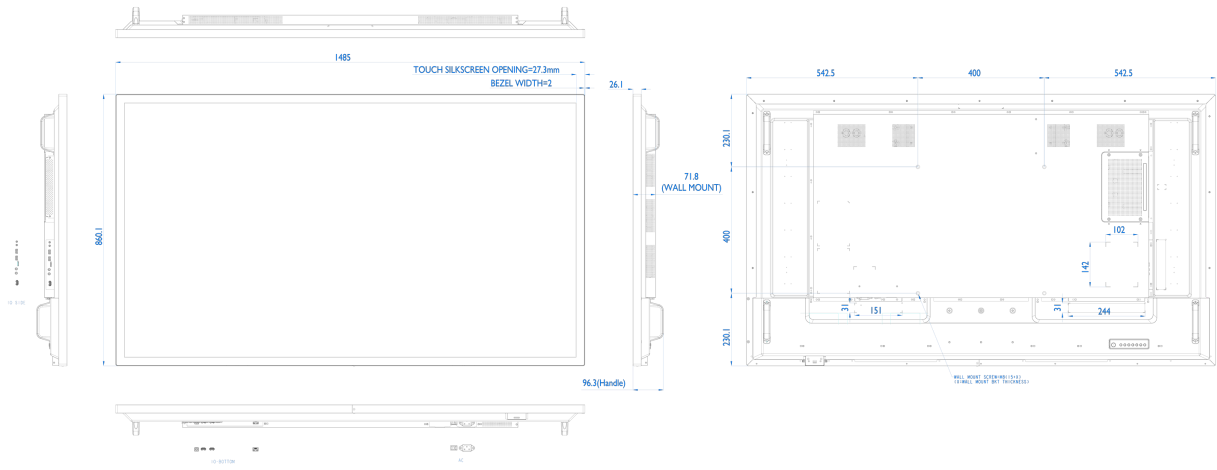

PROLITE T6562AS-B1

Version: 2.0

Release date: 2022/05/04

All trademarks and registered trademarks acknowledged. E & O E. Specification subject to change without notice. All LCD's comply with ISO-9241-307:2008 in connection with pixel defects.

© IYAMA CORPORATION. ALL RIGHTS RESERVED