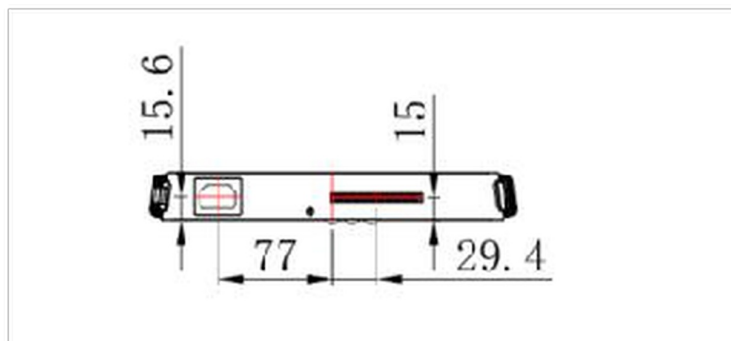

SPC51001BC-1

04 ENVIRONMENTAL CONDITIONS

Operation temperature range	0°C - 45°C
Operation humidity	10% - 90%
Storage temperature range	- 20°C - %2°C