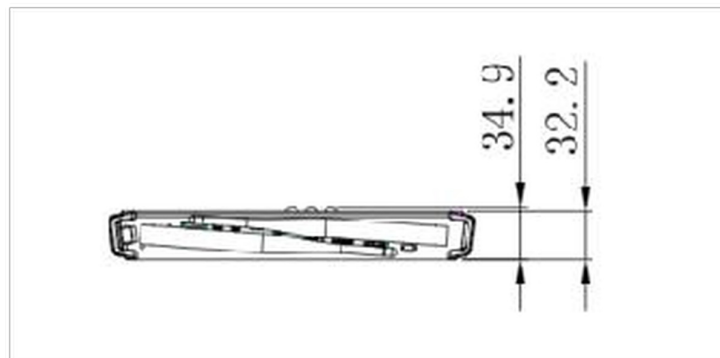

SPC51001BC-1

04 ENVIRONMENTAL CONDITIONS

Operation temperature range	0°C - 45°C
Operation humidity	10% - 90%
Storage temperature range	- 20°C - %2°C