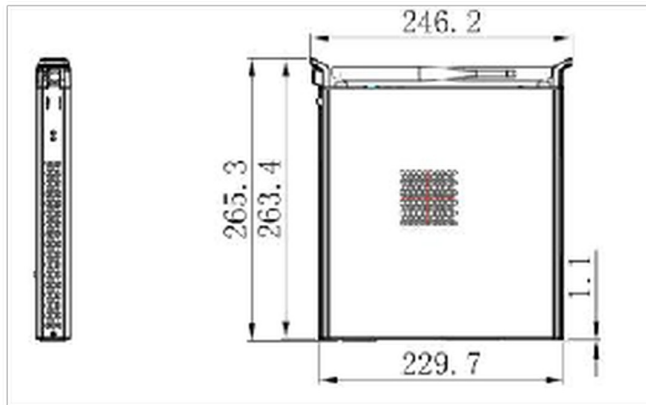

SPC51001BC-1

04 ENVIRONMENTAL CONDITIONS

Operation temperature range	0°C - 45°C
Operation humidity	10% - 90%
Storage temperature range	- 20°C - %2°C