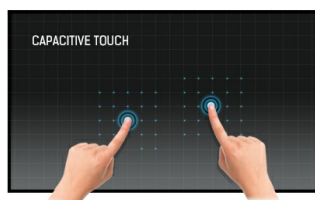

15.6” Full HD PCAP 10pt touchscreen monitor with IPS panel technology, integrated media player and a hinged stand on the back

With 1920x1080 Full HD resolution and Projective Capacitive 10 point touch technology, the ProLite T1624MSC delivers seamless and accurate touch response. Featuring IPS Panel technology, it offers exceptional colour performance and wide viewing angles, making it an excellent choice for a vast array of demanding interactive applications. Users can benefit from its hinged stand allowing the monitor to lay down completely flat for use as a tablet. The T1624MSC comes equipped with several inputs and a SD card slot, as well as stereo speakers delivering good quality sound. An ideal screen for small interactive Digital Signage, InStore Retail and interactive presentations purposes.

Touch technology - Capacitive

This technology uses a sensor-grid of micro-fine wires integrated into the glass that covers the screen. Touch is detected because electrical characteristics of the sensor grid change when human finger is placed on the glass. Thanks to the glass overlay this technology is highly durable, and the touch function remains unaffected even if the glass is scratched. It offers perfect picture performance and will work with human finger (also latex gloved) and stylus-pen.

Design	Edge to edge glass
Diagonal	15.6", 39.5cm
Panel	IPS Panel Technology, LED
Native resolution	1920 x 1080 (2.1 megapixel HD)
Aspect ratio	16:9
Panel brightness	450 cd/m ²
Brightness	385 cd/m ² with touch
Light transmittance	85%
Static contrast	800:1 with touch
Response time (GTG)	25ms
Viewing zone	horizontal/vertical: 170°/170°, right/left: 85°/85°, up/down: 85°/85°
Colour support	16.7mln 8bit
Horizontal Sync	30. - 84.kHz
Viewable area W x H	344.16 x 193.59mm, 13.5 x 7.6"
Pixel pitch	0.17925mm
Bezel colour and finish	black, matte