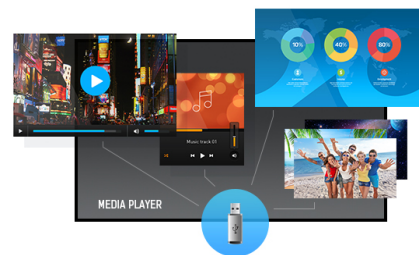

15.6” Full HD PCAP 10pt touchscreen monitor with IPS panel technology, integrated media player and a hinged stand on the back

With 1920x1080 Full HD resolution and Projective Capacitive 10 point touch technology, the ProLite T1624MSC delivers seamless and accurate touch response. Featuring IPS Panel technology, it offers exceptional colour performance and wide viewing angles, making it an excellent choice for a vast array of demanding interactive applications. Users can benefit from its hinged stand allowing the monitor to lay down completely flat for use as a tablet. The T1624MSC comes equipped with several inputs and a SD card slot, as well as stereo speakers delivering good quality sound. An ideal screen for small interactive Digital Signage, InStore Retail and interactive presentations purposes.

Media player

Play your favourite music and show your most beautiful videos, photos and images directly on screen from a flash drive or internal memory with the built-in media player.

01 DISPLAY CHARACTERISTICS

Design	Edge to edge glass
Diagonal	15.6", 39.5cm
Panel	IPS Panel Technology, LED
Native resolution	1920 x 1080 (2.1 megapixel HD)
Aspect ratio	16:9
Panel brightness	450 cd/m ²
Brightness	385 cd/m ² with touch
Light transmittance	85%
Static contrast	800:1 with touch
Response time (GTG)	25ms
Viewing zone	horizontal/vertical: 170°/170°, right/left: 85°/85°, up/down: 85°/85°
Colour support	16.7mln 8bit
Horizontal Sync	30. - 84.kHz
Viewable area W x H	344.16 x 193.59mm, 13.5 x 7.6"
Pixel pitch	0.17925mm
Bezel colour and finish	black, matte