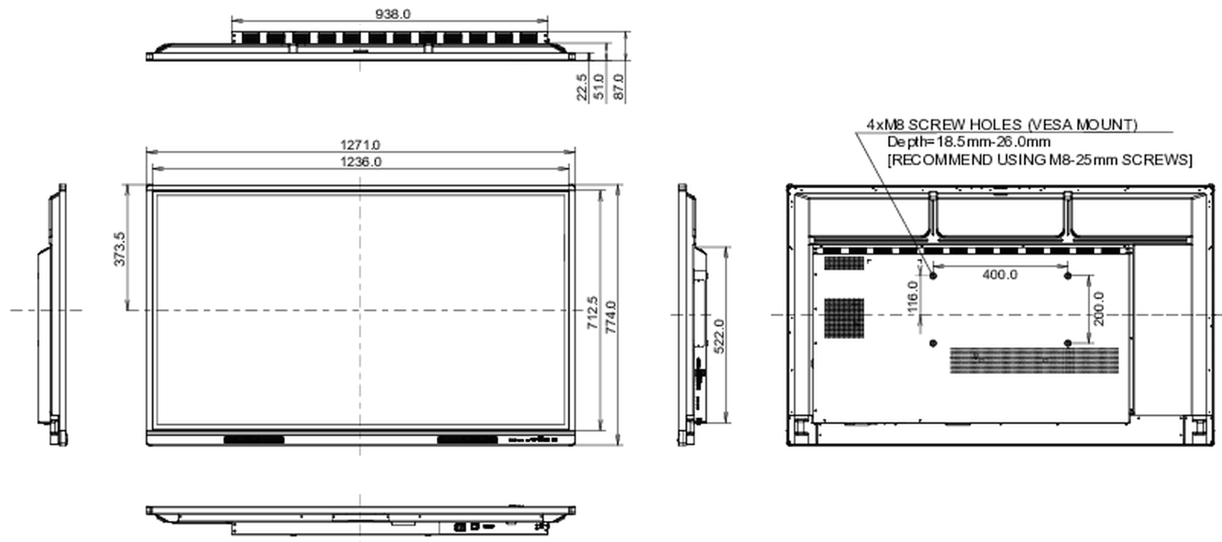

09 SUSTAINABILITY

Regulations

CB, CE, TÜV-Bauart, EAC, RoHS support, ErP, WEEE, REACH (RoHS)

REACH SVHC

above 0.1%: Lead

10 DIMENSIONS / WEIGHT

Product dimensions W x H x D

1271 x 744 x 87mm

Box dimensions W x H x D

1401 x 859 x 220mm

Weight (without box)

26kg

Weight (with box)

34.5kg

EAN code

4948570120628

© IYAMA CORPORATION. ALL RIGHTS RESERVED