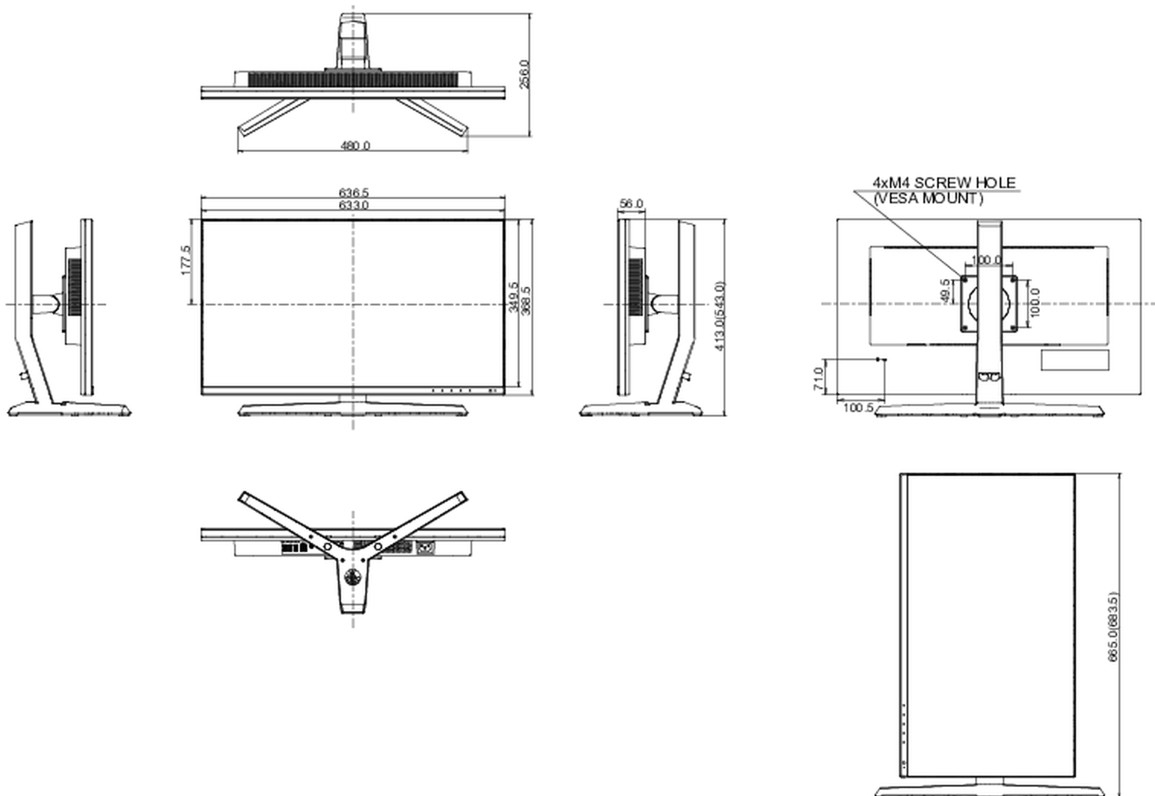

## 08 DIMENSIONES / PESO

Producto dimensiones W x H x D 636.5 x 413 (543) x 256mm

Peso (sin caja) 6.9kg

Código EAN 4948570118687

*All trademarks and registered trademarks acknowledged. E & O E. Specification subject to change without notice. All LCD's comply with ISO-9241-307:2008 in connection with pixel defects.*