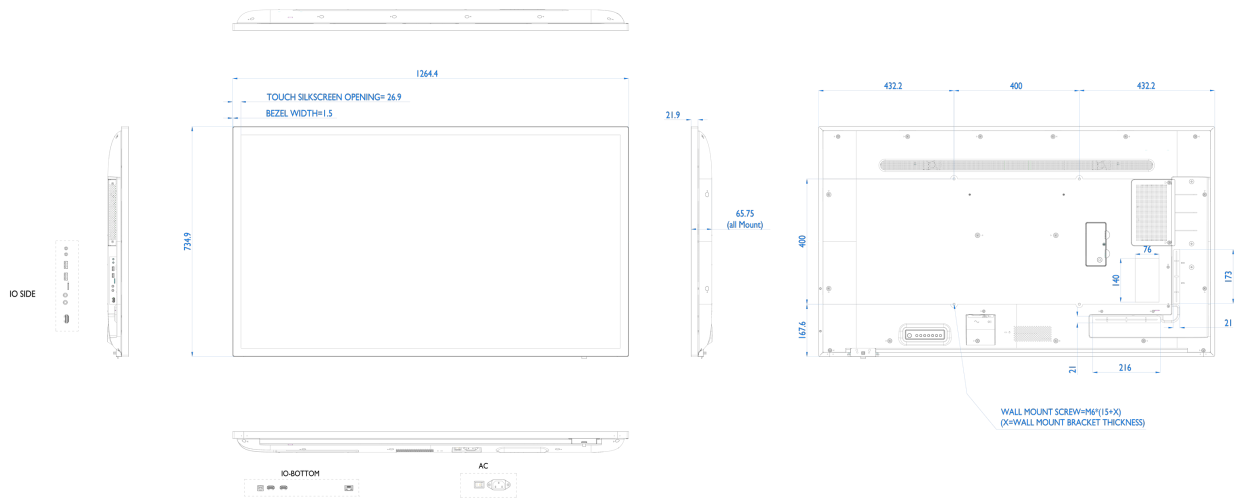

PROLITE T5562AS-B1

Version: 2.0

Release date: 2022/05/04

© IİYAMA CORPORATION. ALL RIGHTS RESERVED