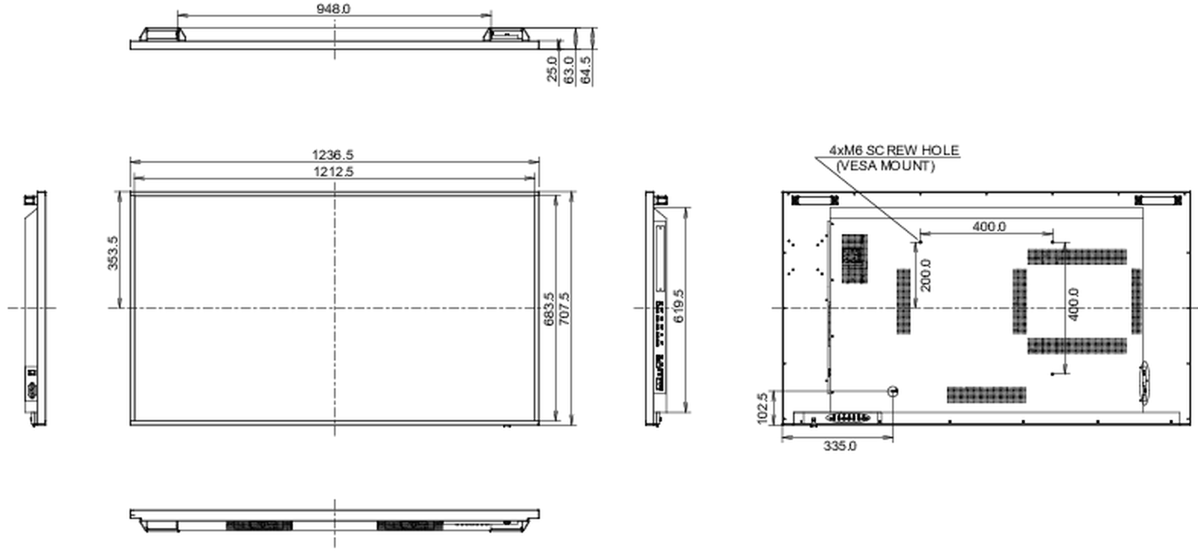

1236.5 x 707.5 x 64.5mm

Ağırlık (kutu hariç)

26kg

EAN kodu

4948570118410

All trademarks and registered trademarks acknowledged. E & O E. Specification subject to change without notice. All LCD's comply with ISO-9241-307:2008 in connection with pixel defects.